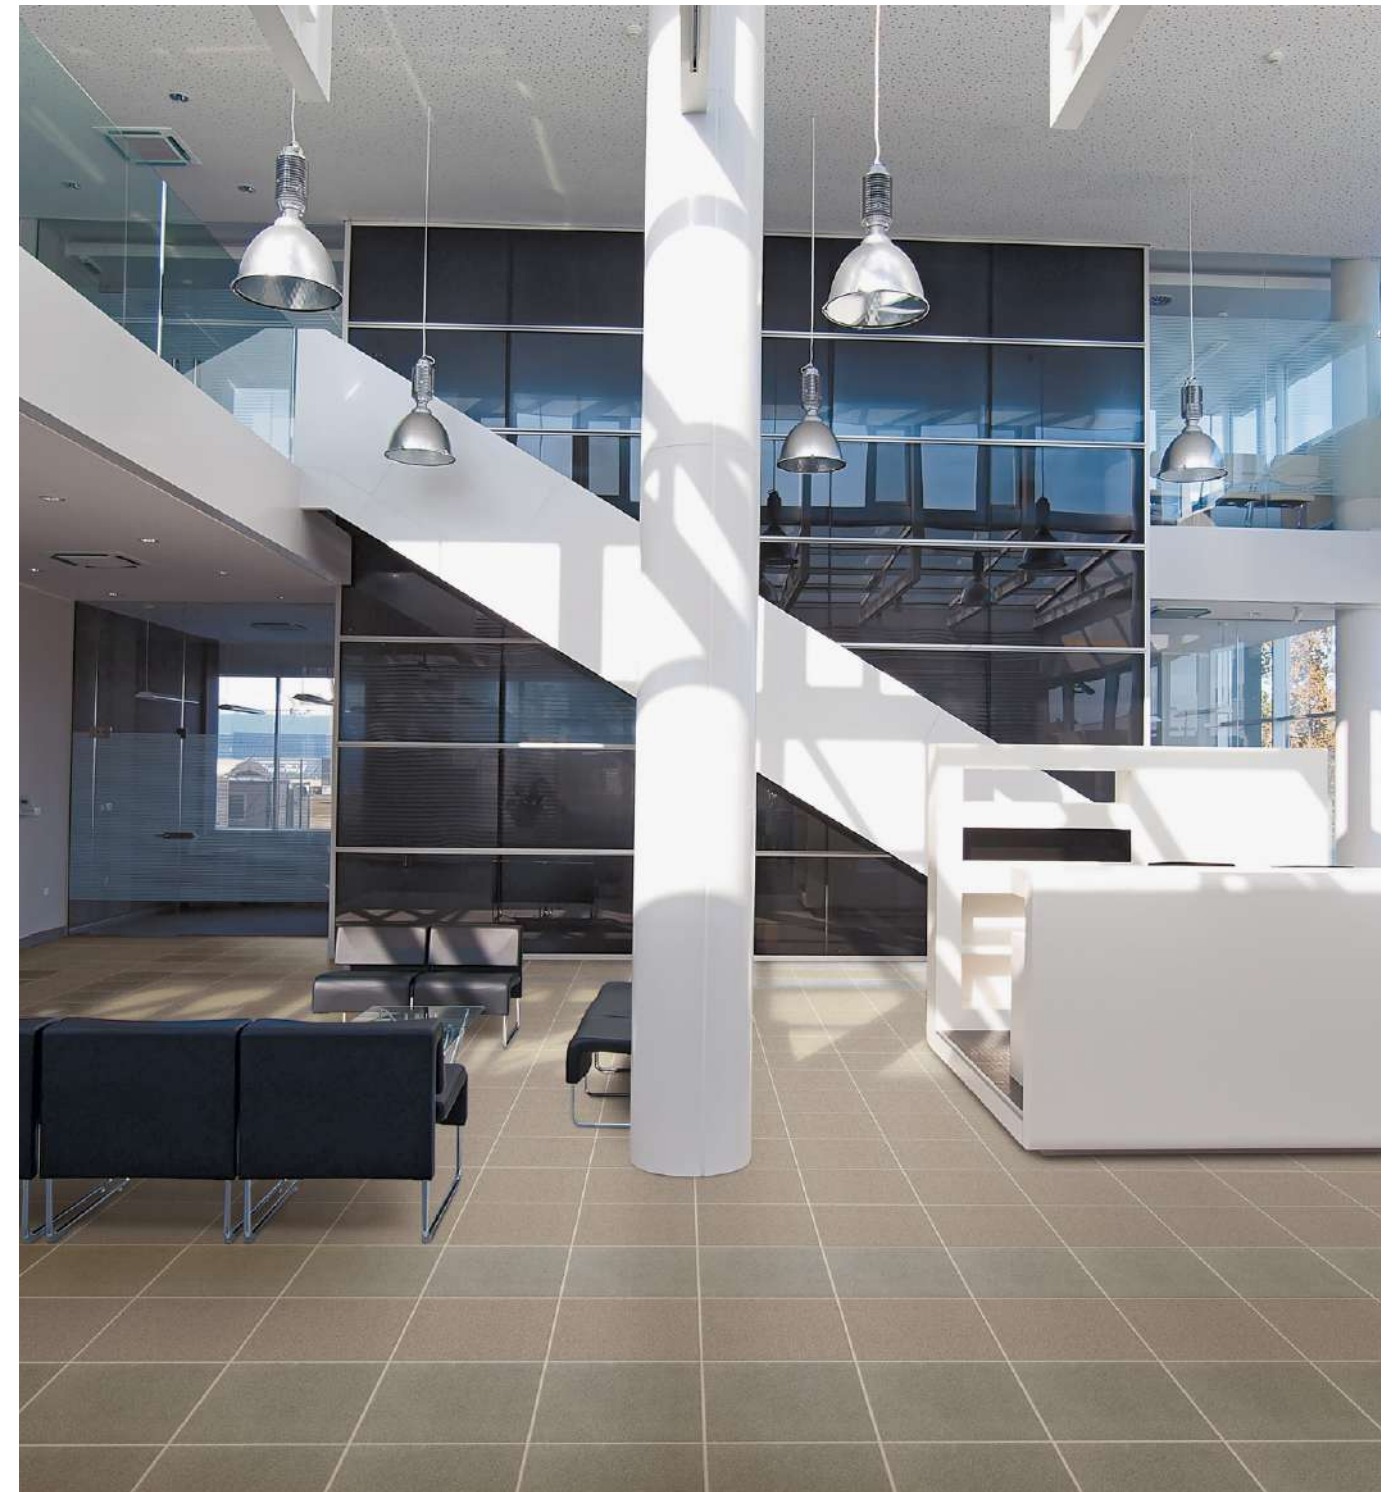

format cm/in	thk. mm/in	pcs./box	m²/sq ft box	kg/lb box	box/pallet	m²/sq ft pallet	kg/lb pallet
	30,5x30,5/12"x12"	6,7/0,26"	15	1,395/15,02	18,7	48	66,96/720,75	920/2028,25

stardust silver-beige 30,5x30,5/12"x12" /non-rectified/