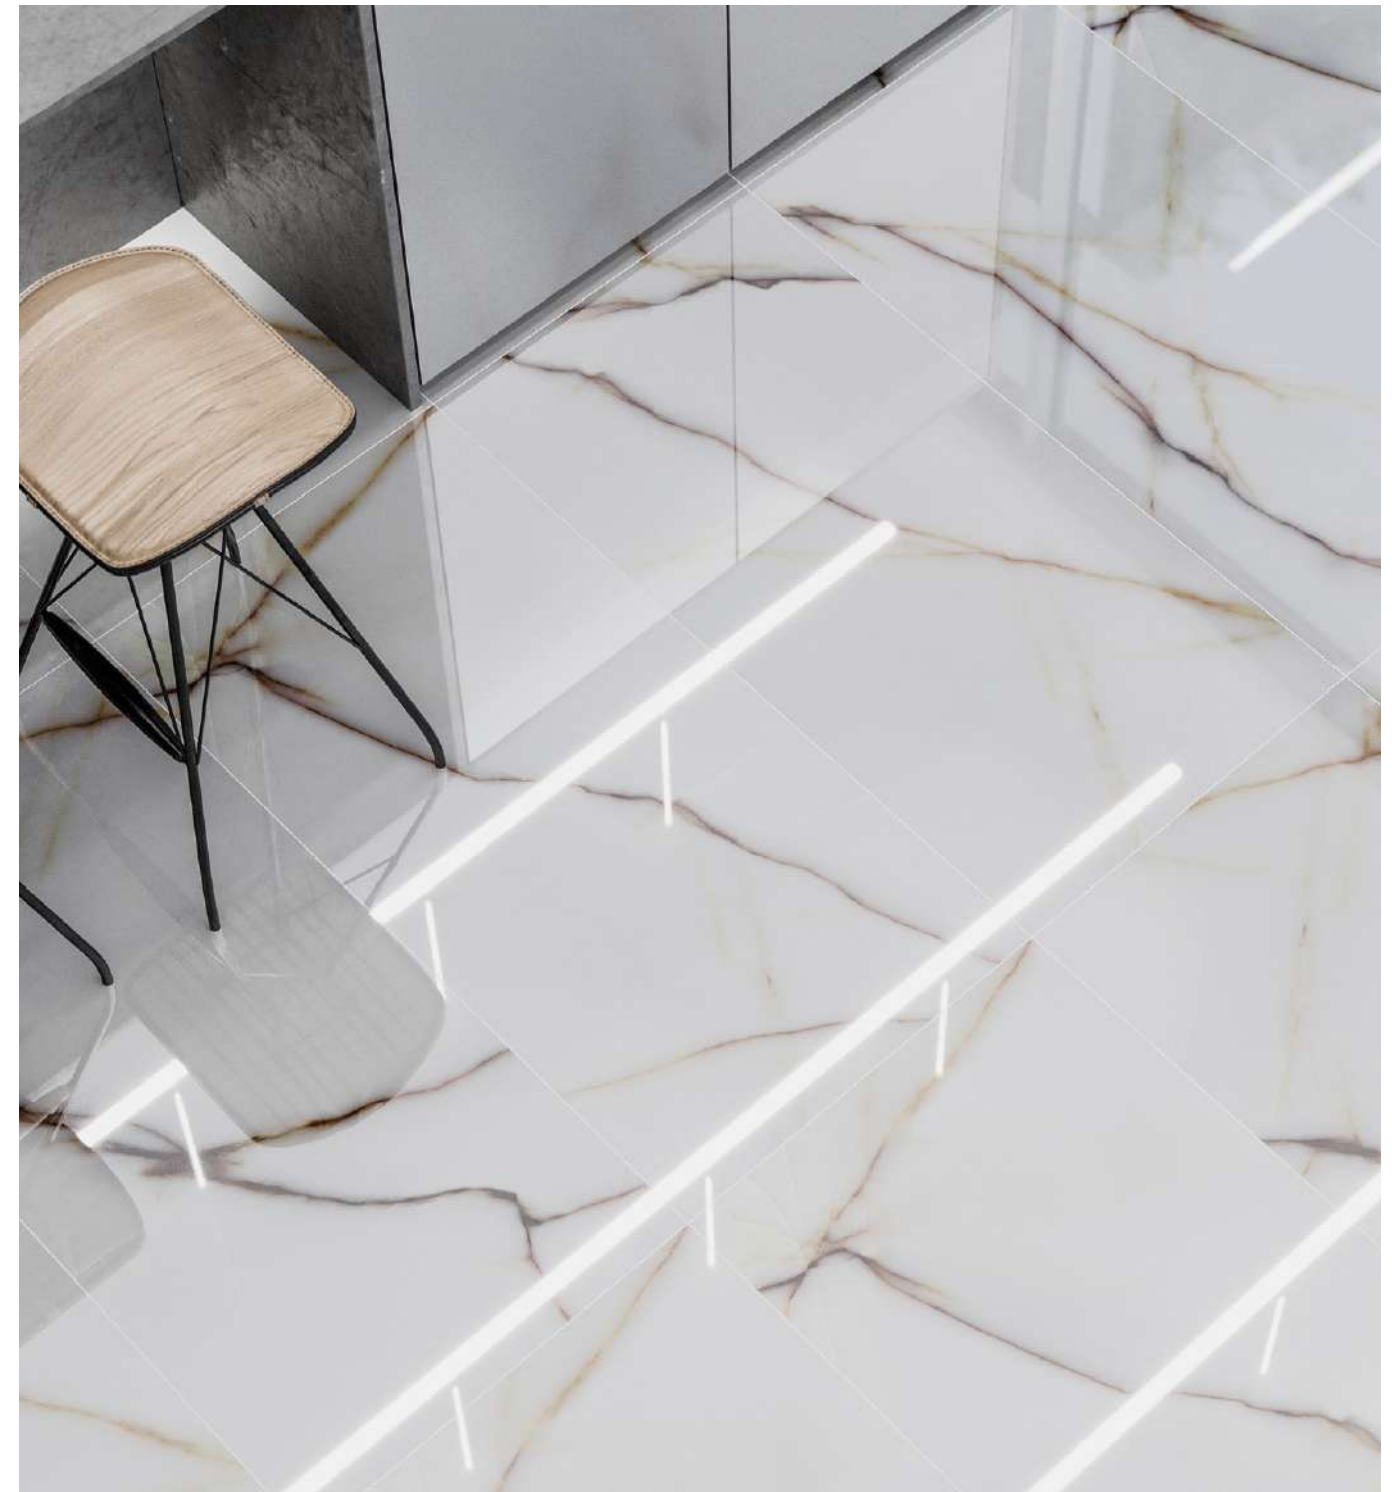

icon polished 60x120/24"x48" /rectified/