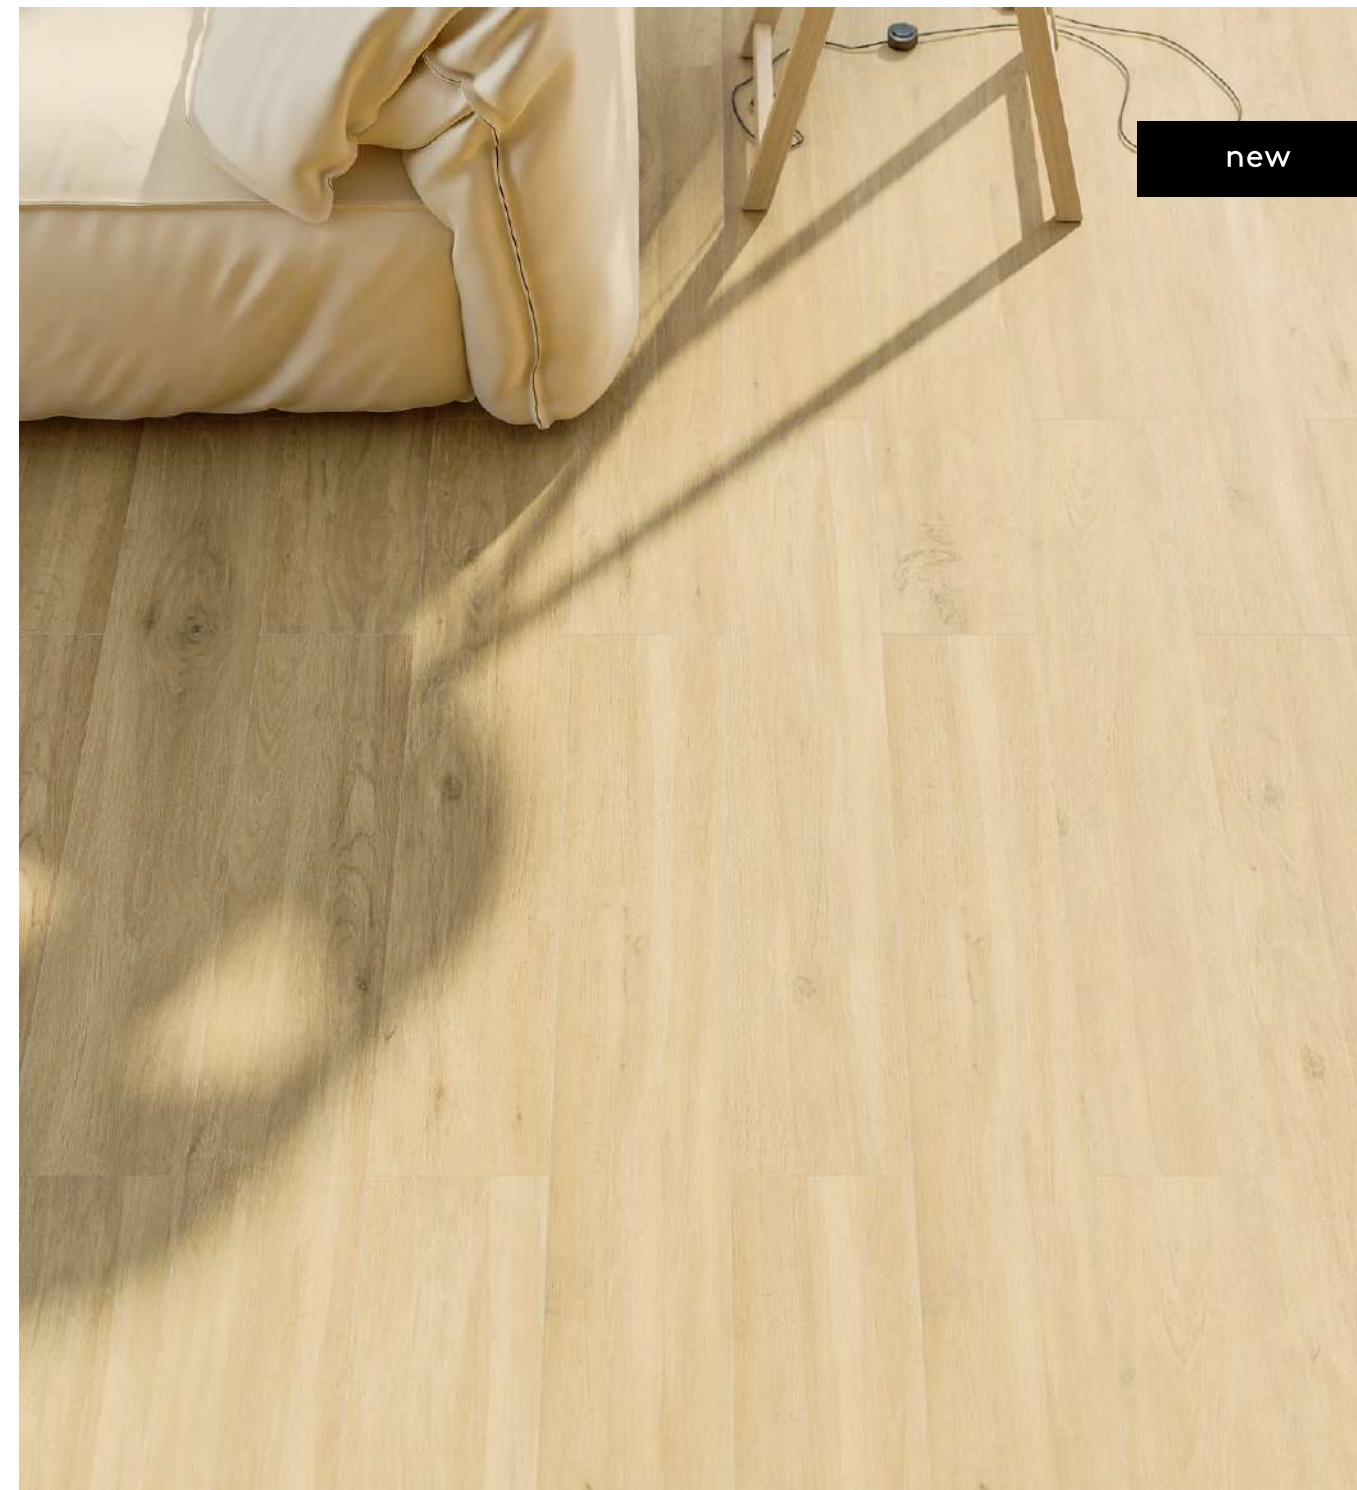

new

ekwood 20x120/8"x48" /rectified/