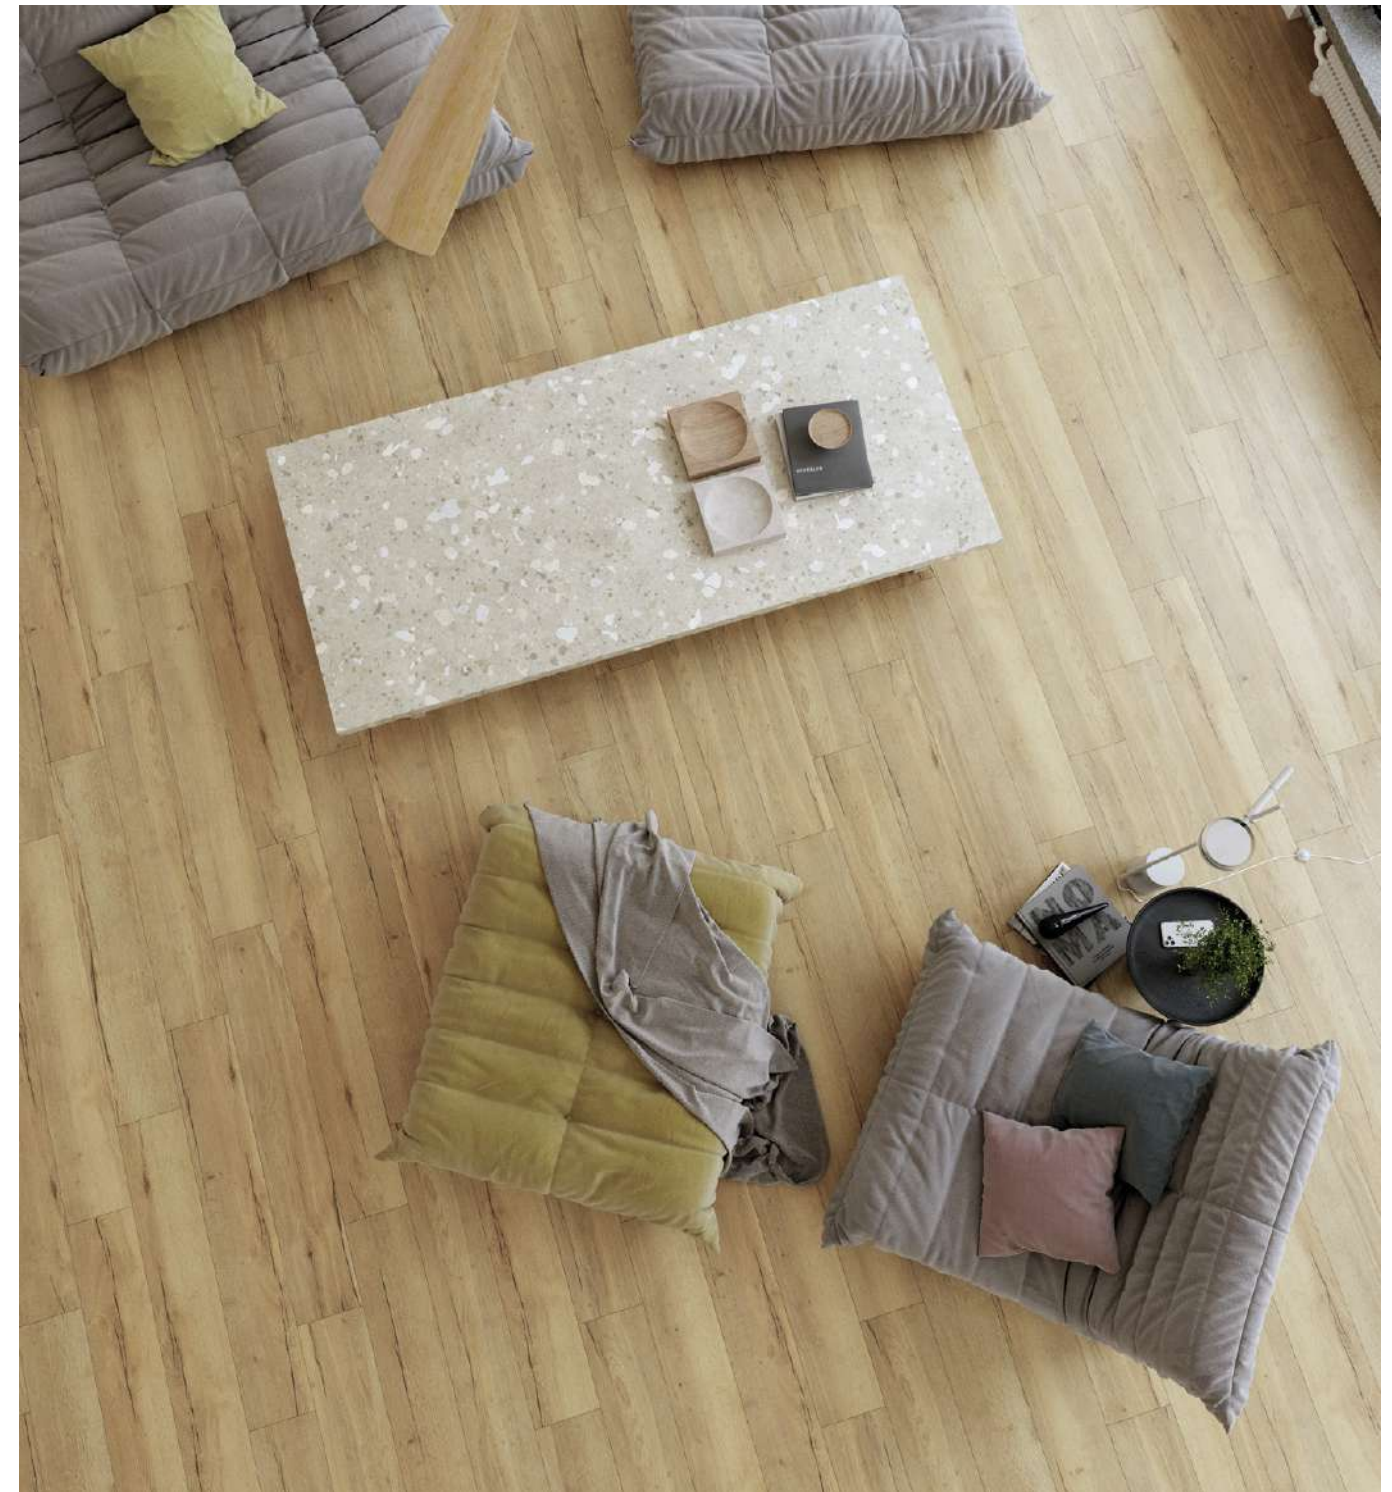

halifax mild 20x120/8"x48" /rectified/