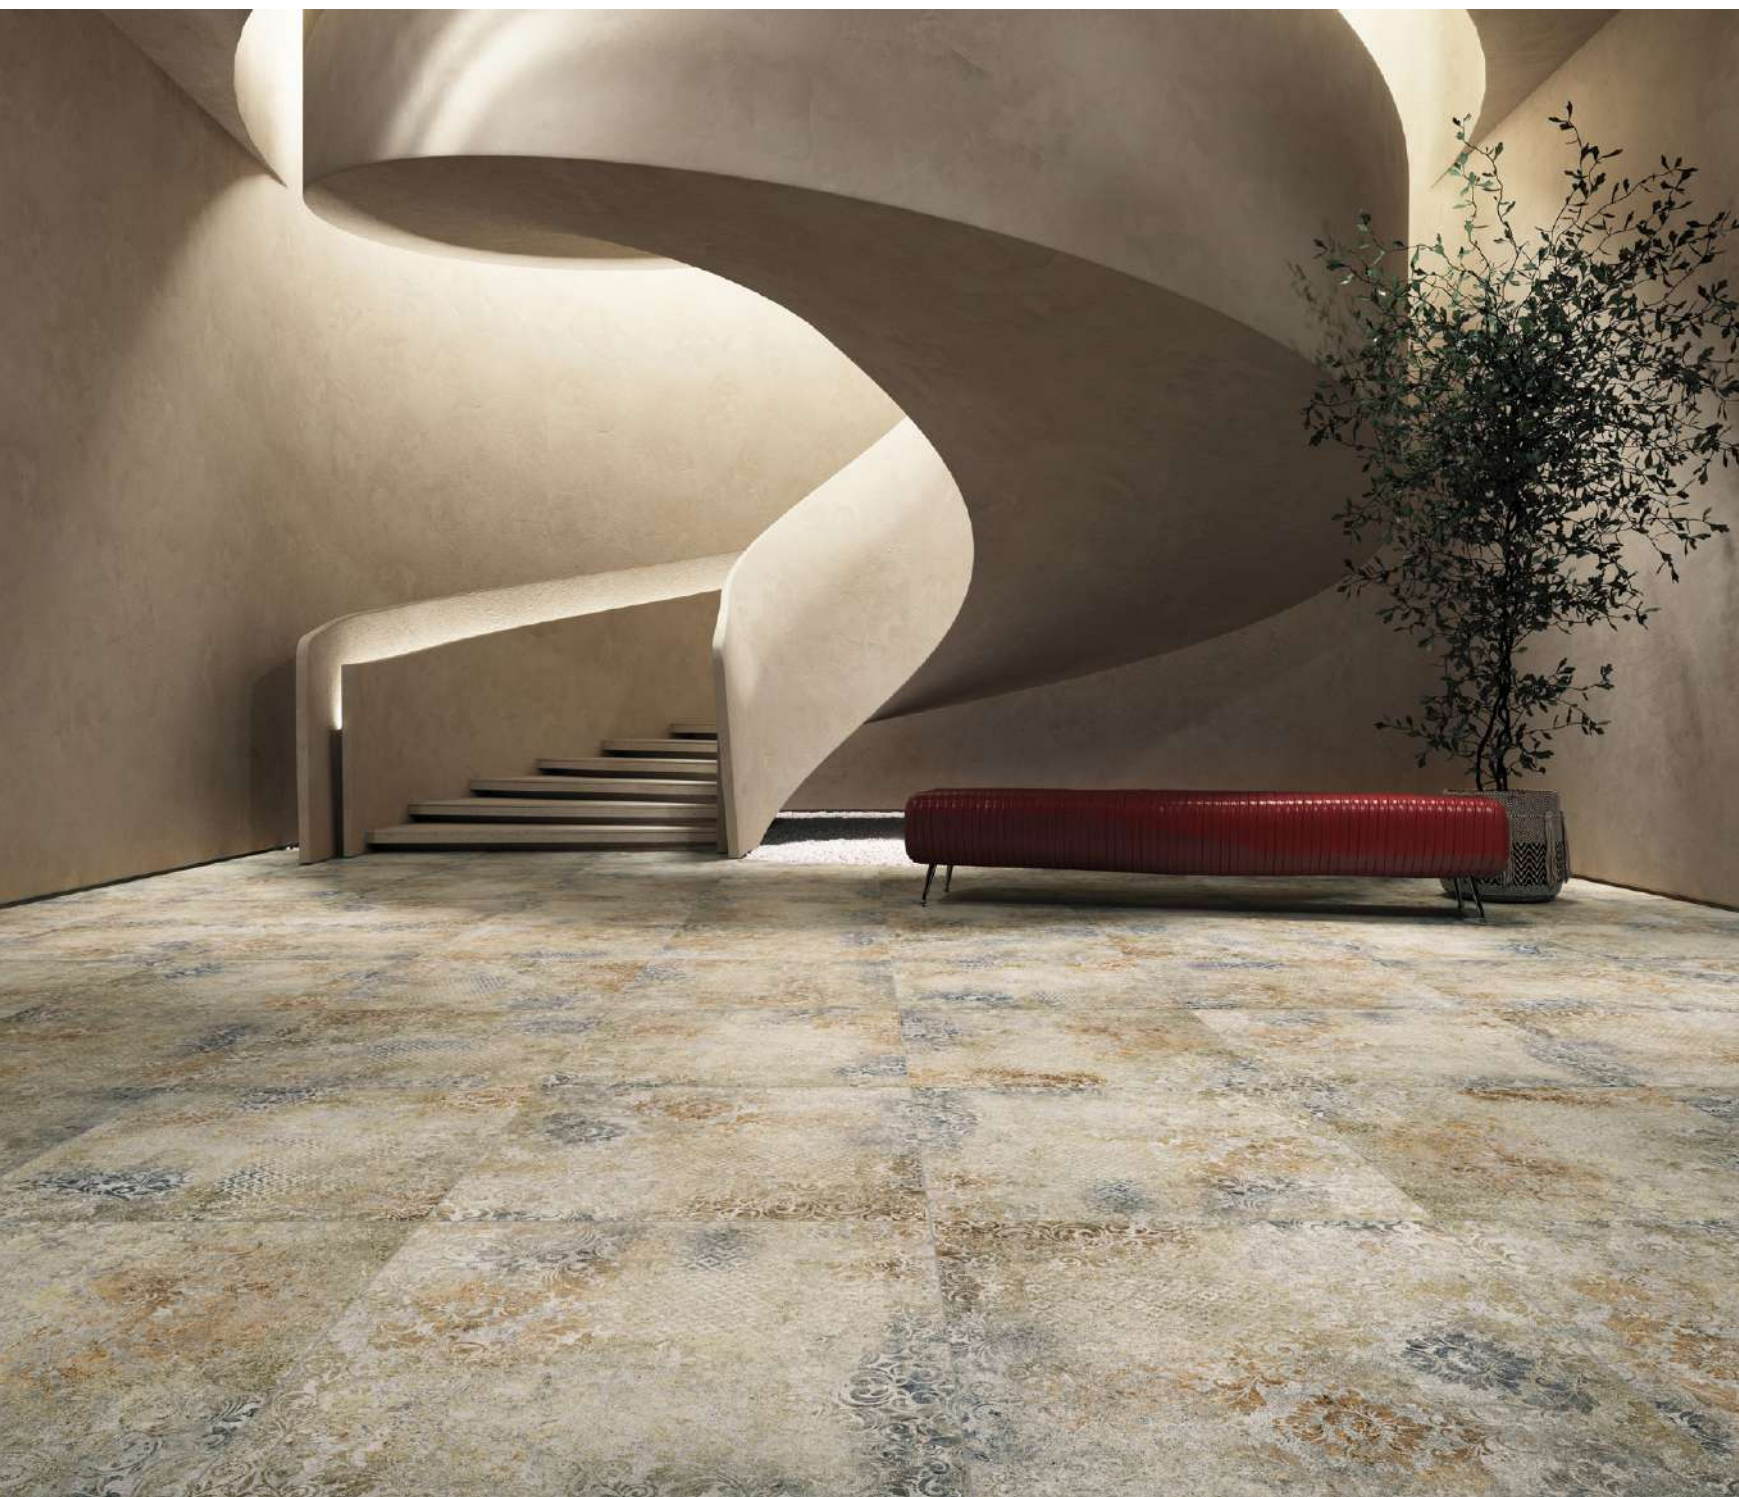

/inspired by/  
carpet look

carpet

314  
318  
322

bohemy  
tribeca  
azteca

bohemy collection

60x60/24"x24" • 60x120/24"x48"

PEI  
IV

R10