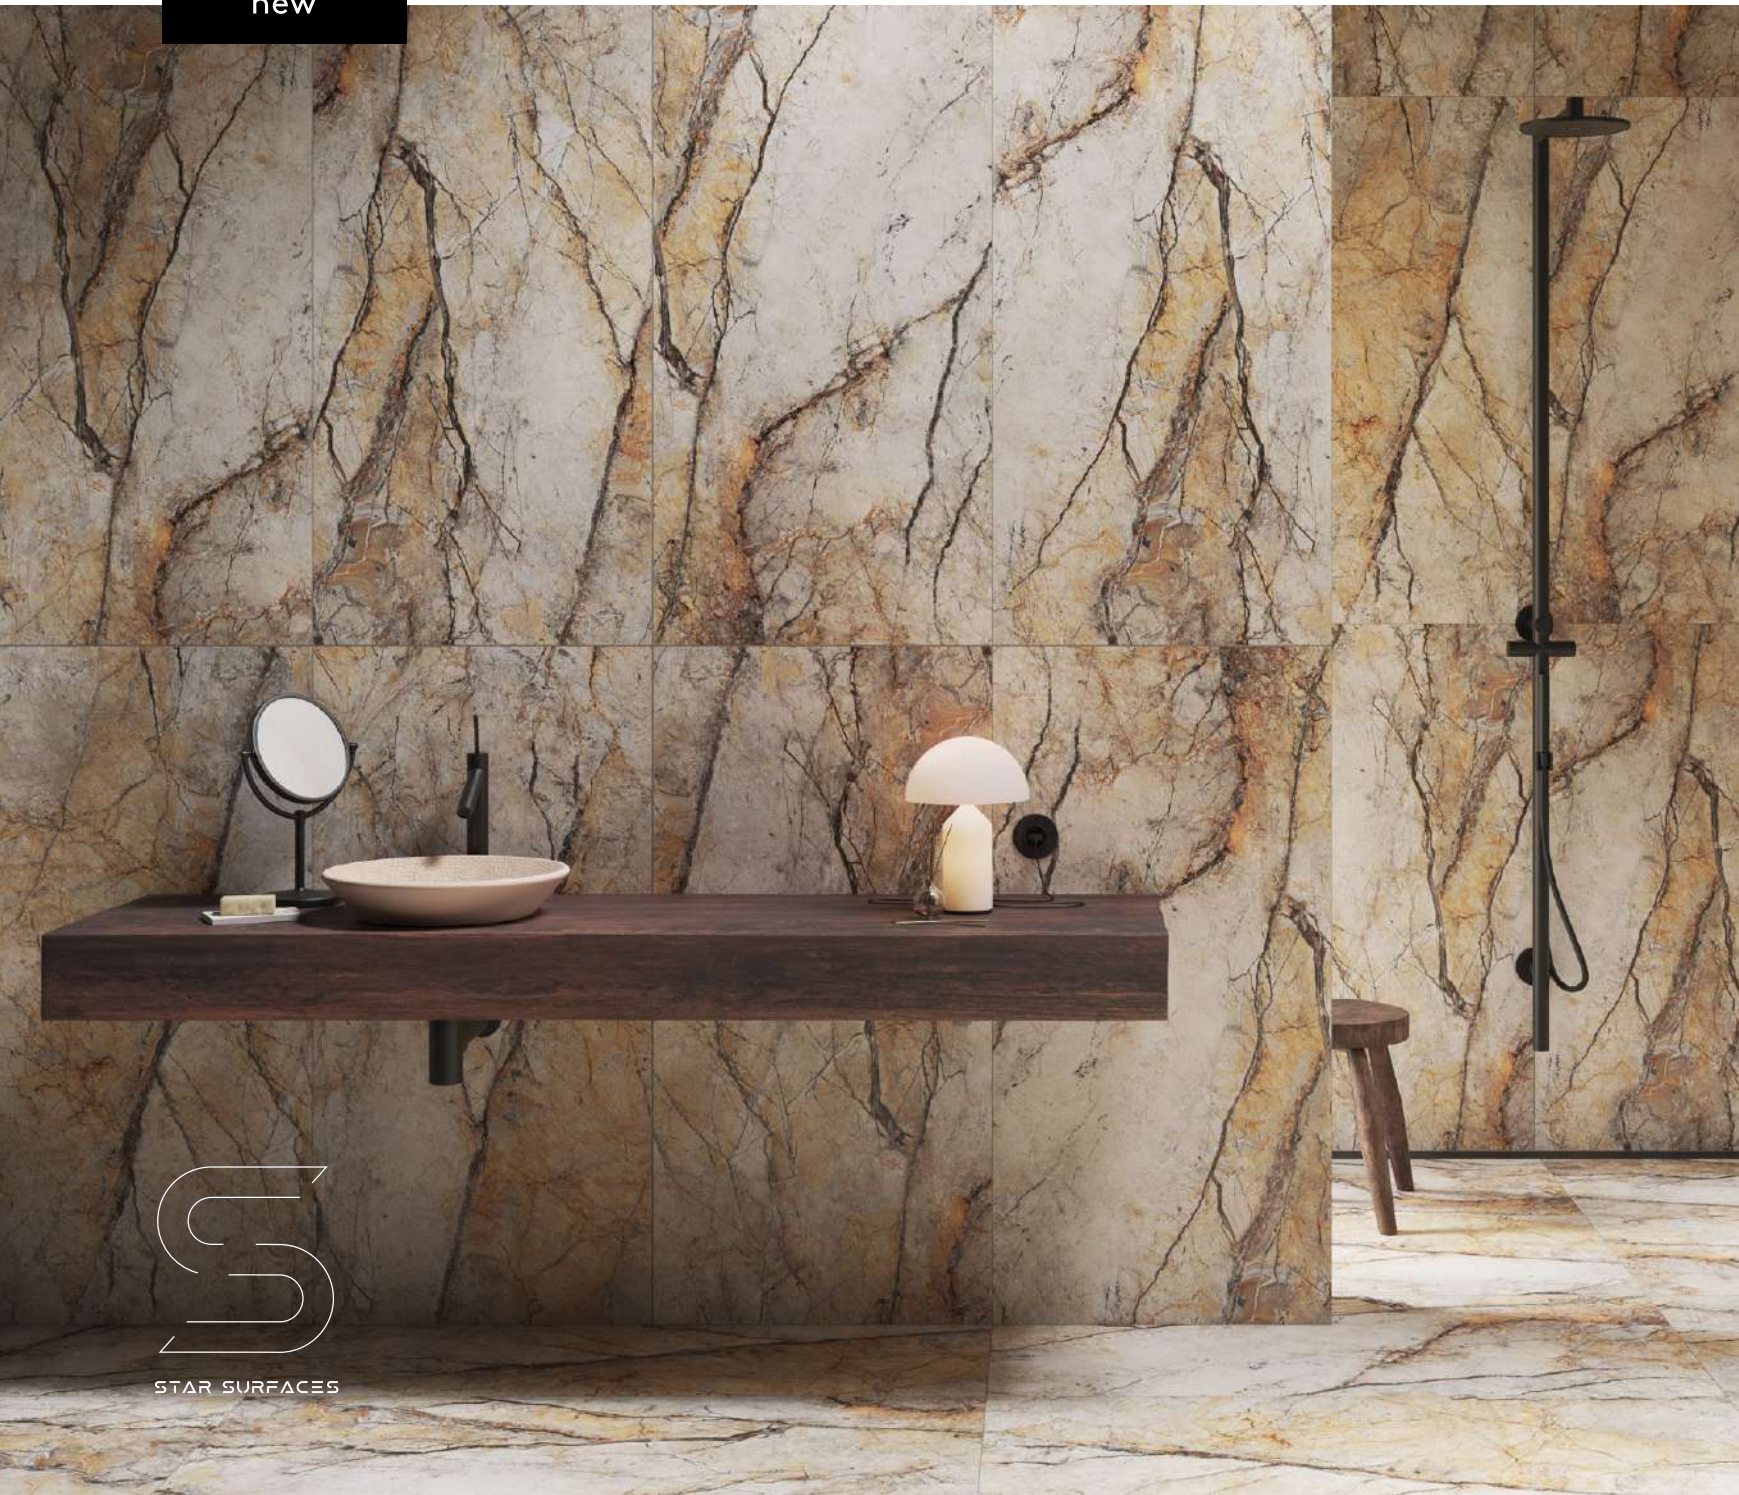

new

STAR SURFACES

canion collection

60x120/24"x48"