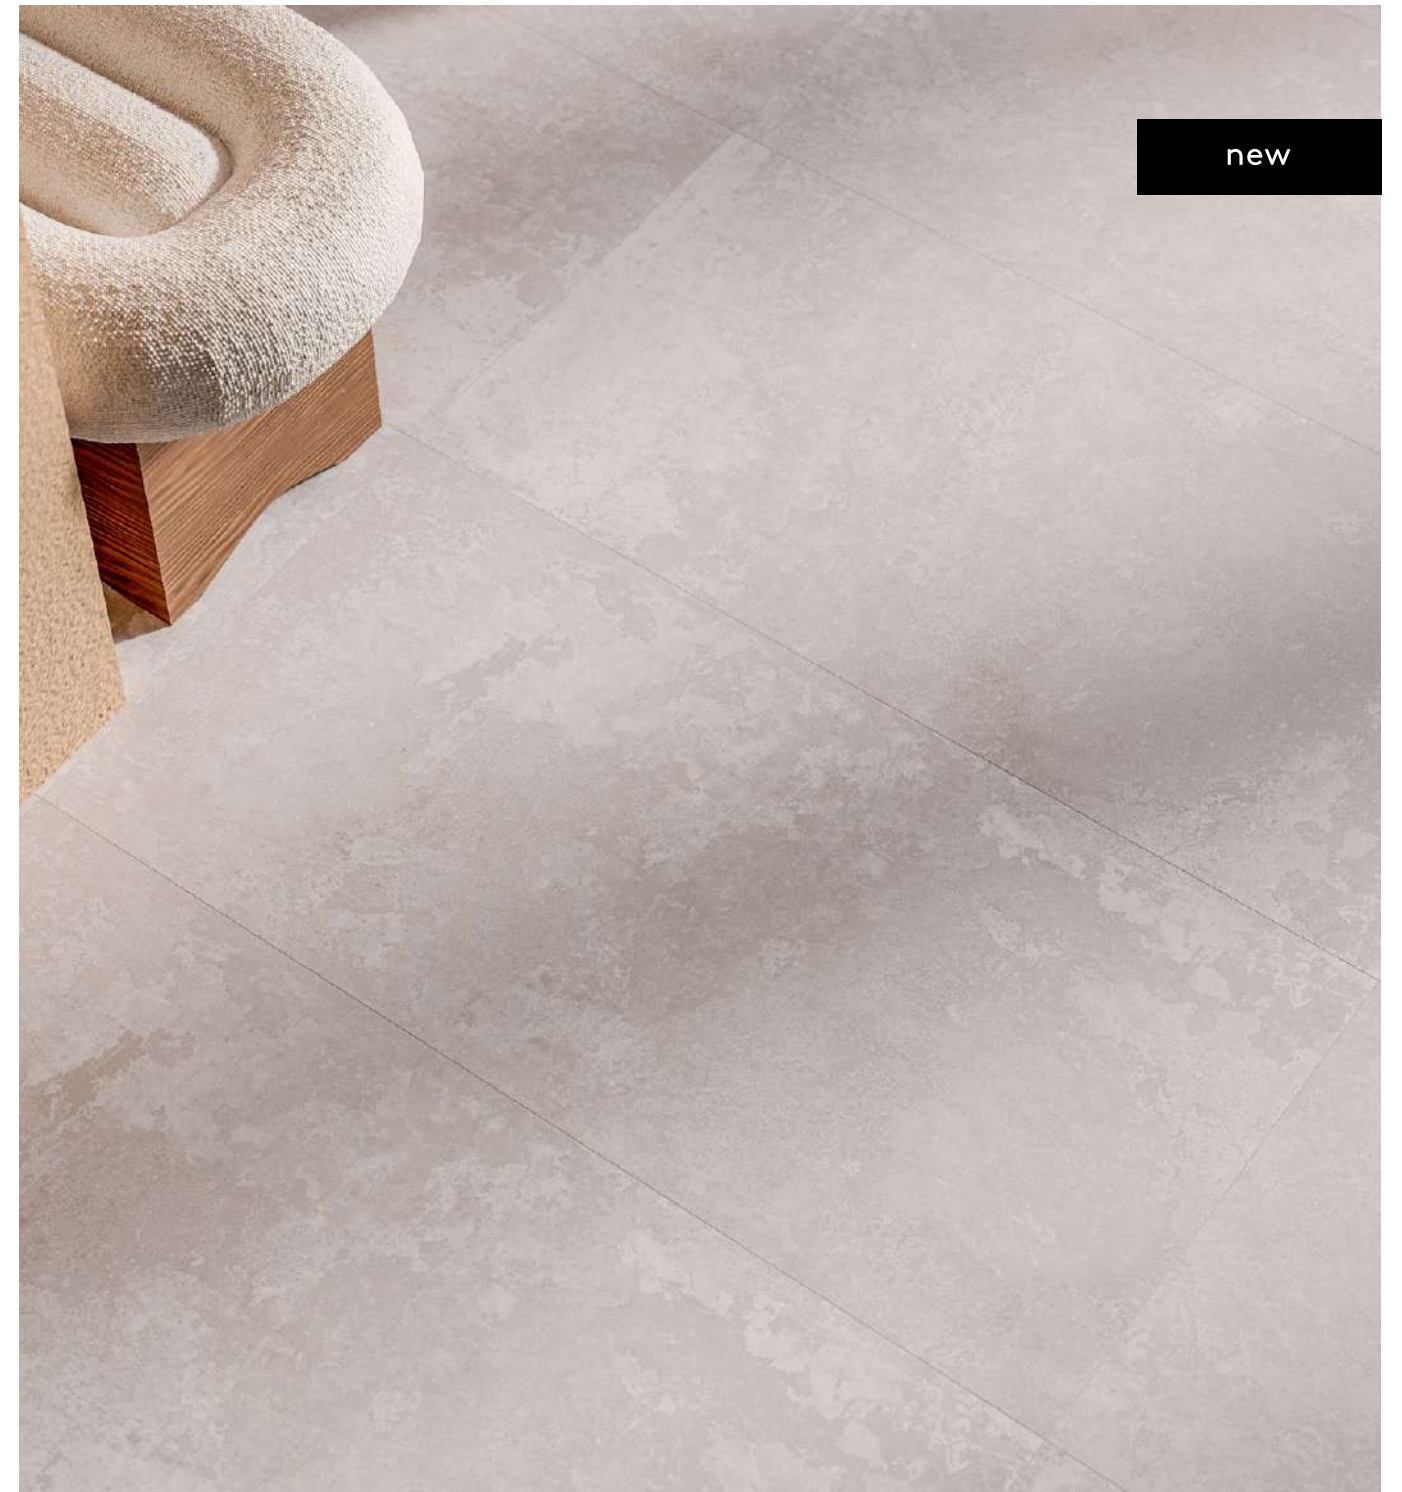

matera grey 60x120/24"x48" /rectified/