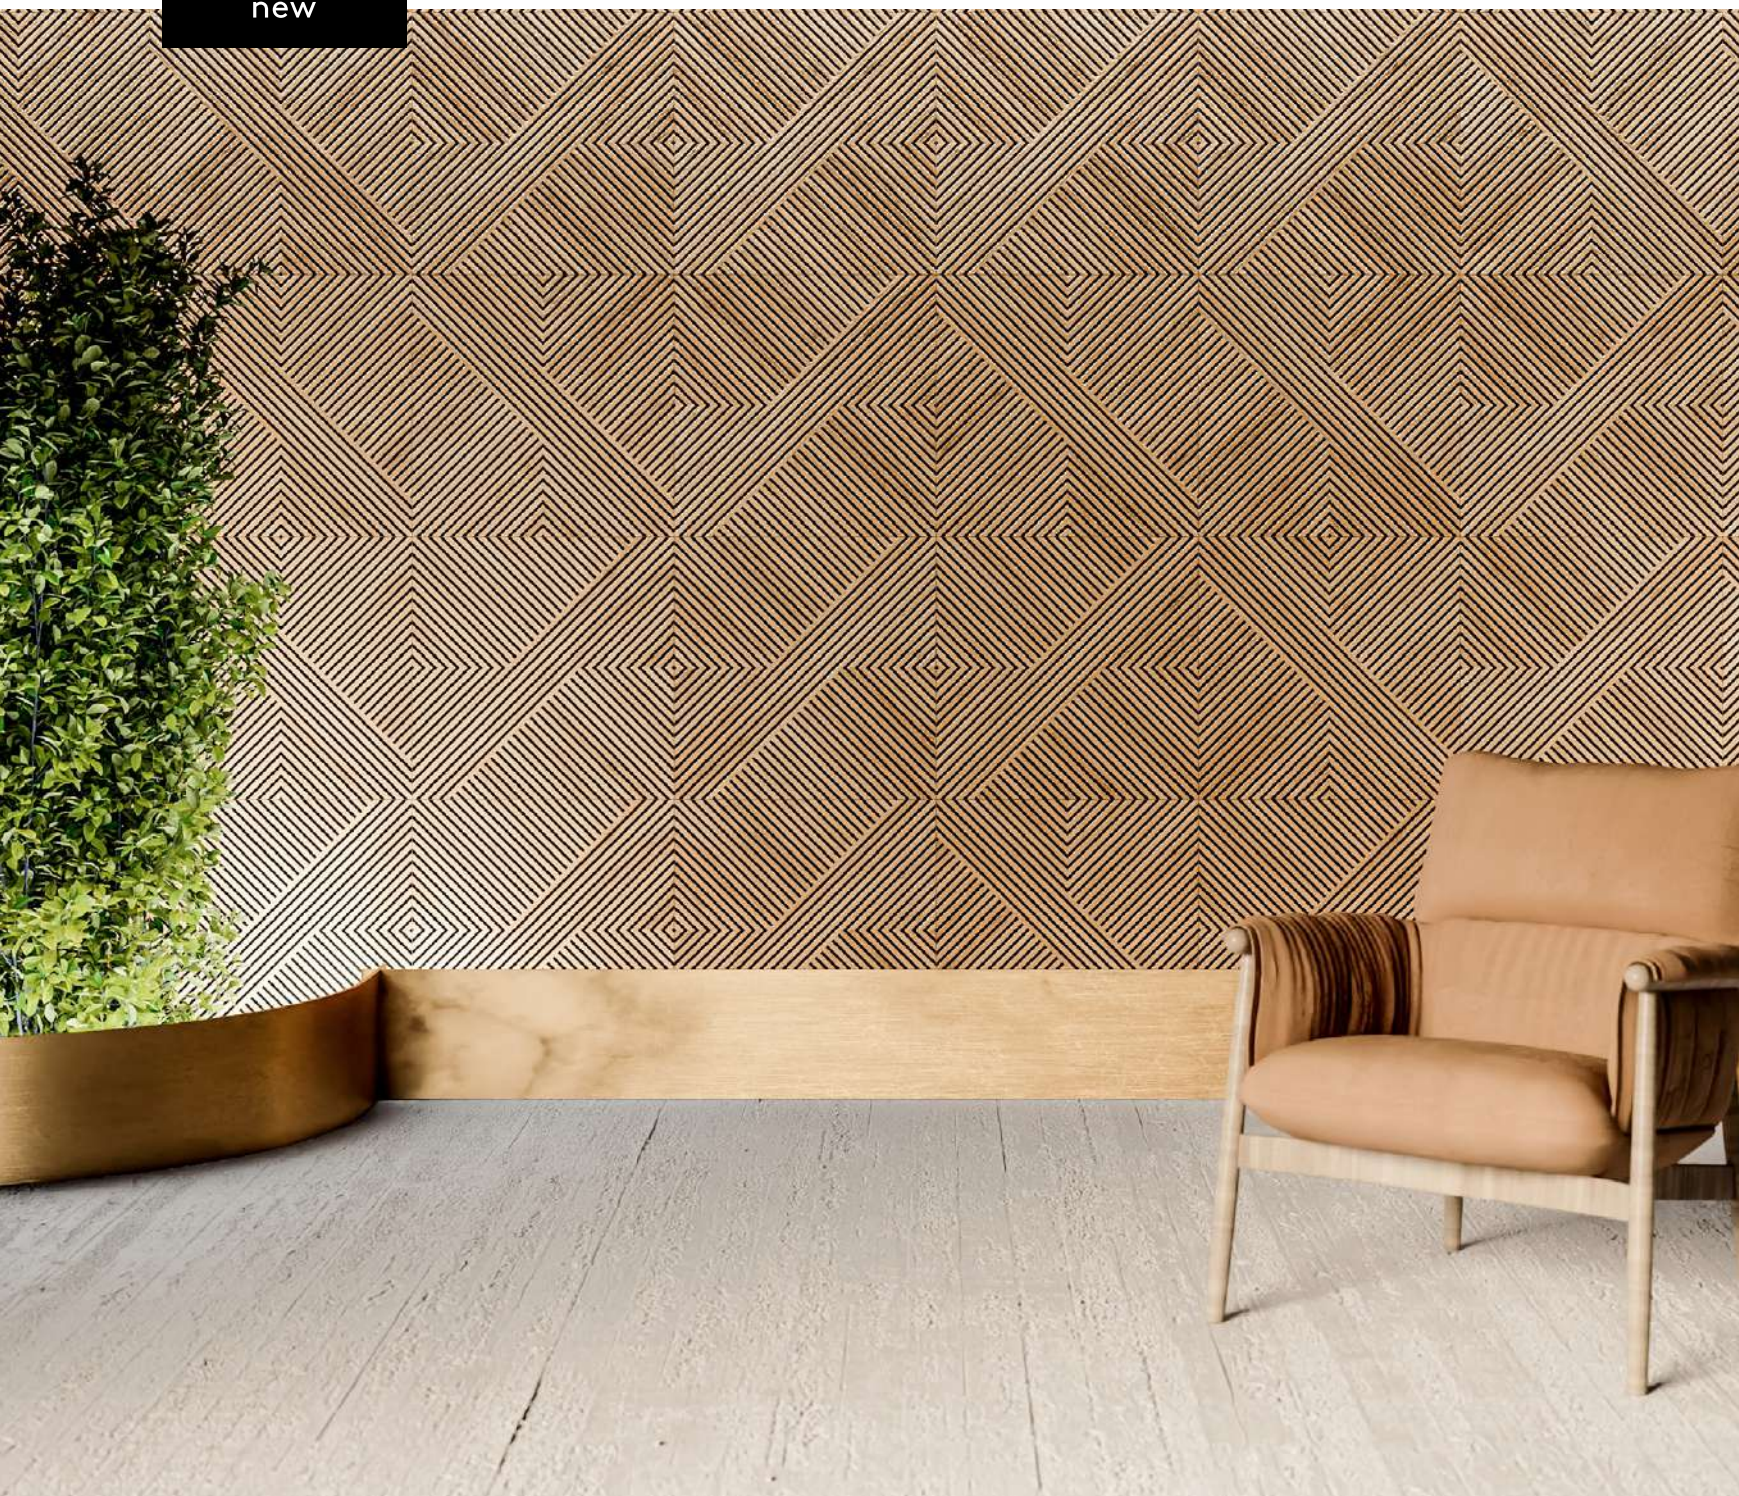

new

60x60/24"x24" rectified