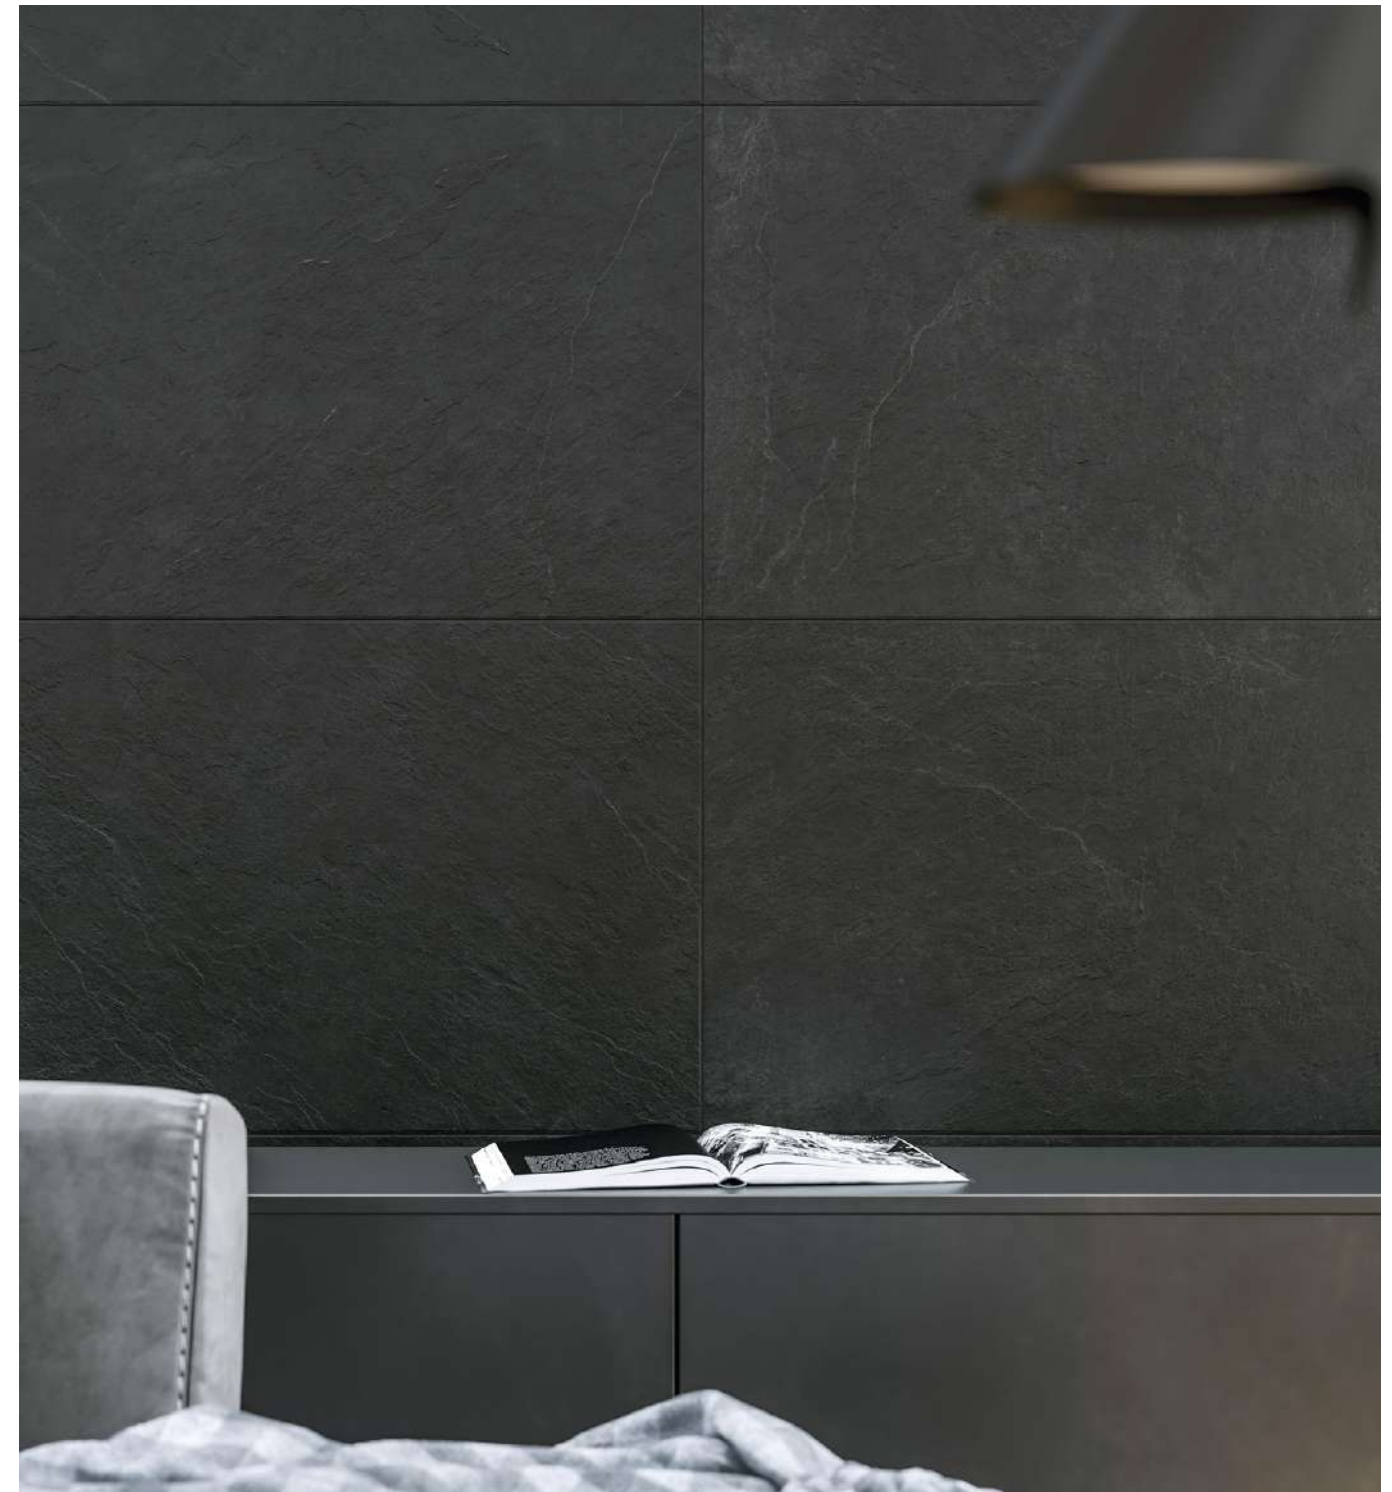

pizarra antracite 60x120/24"x48" /rectified/