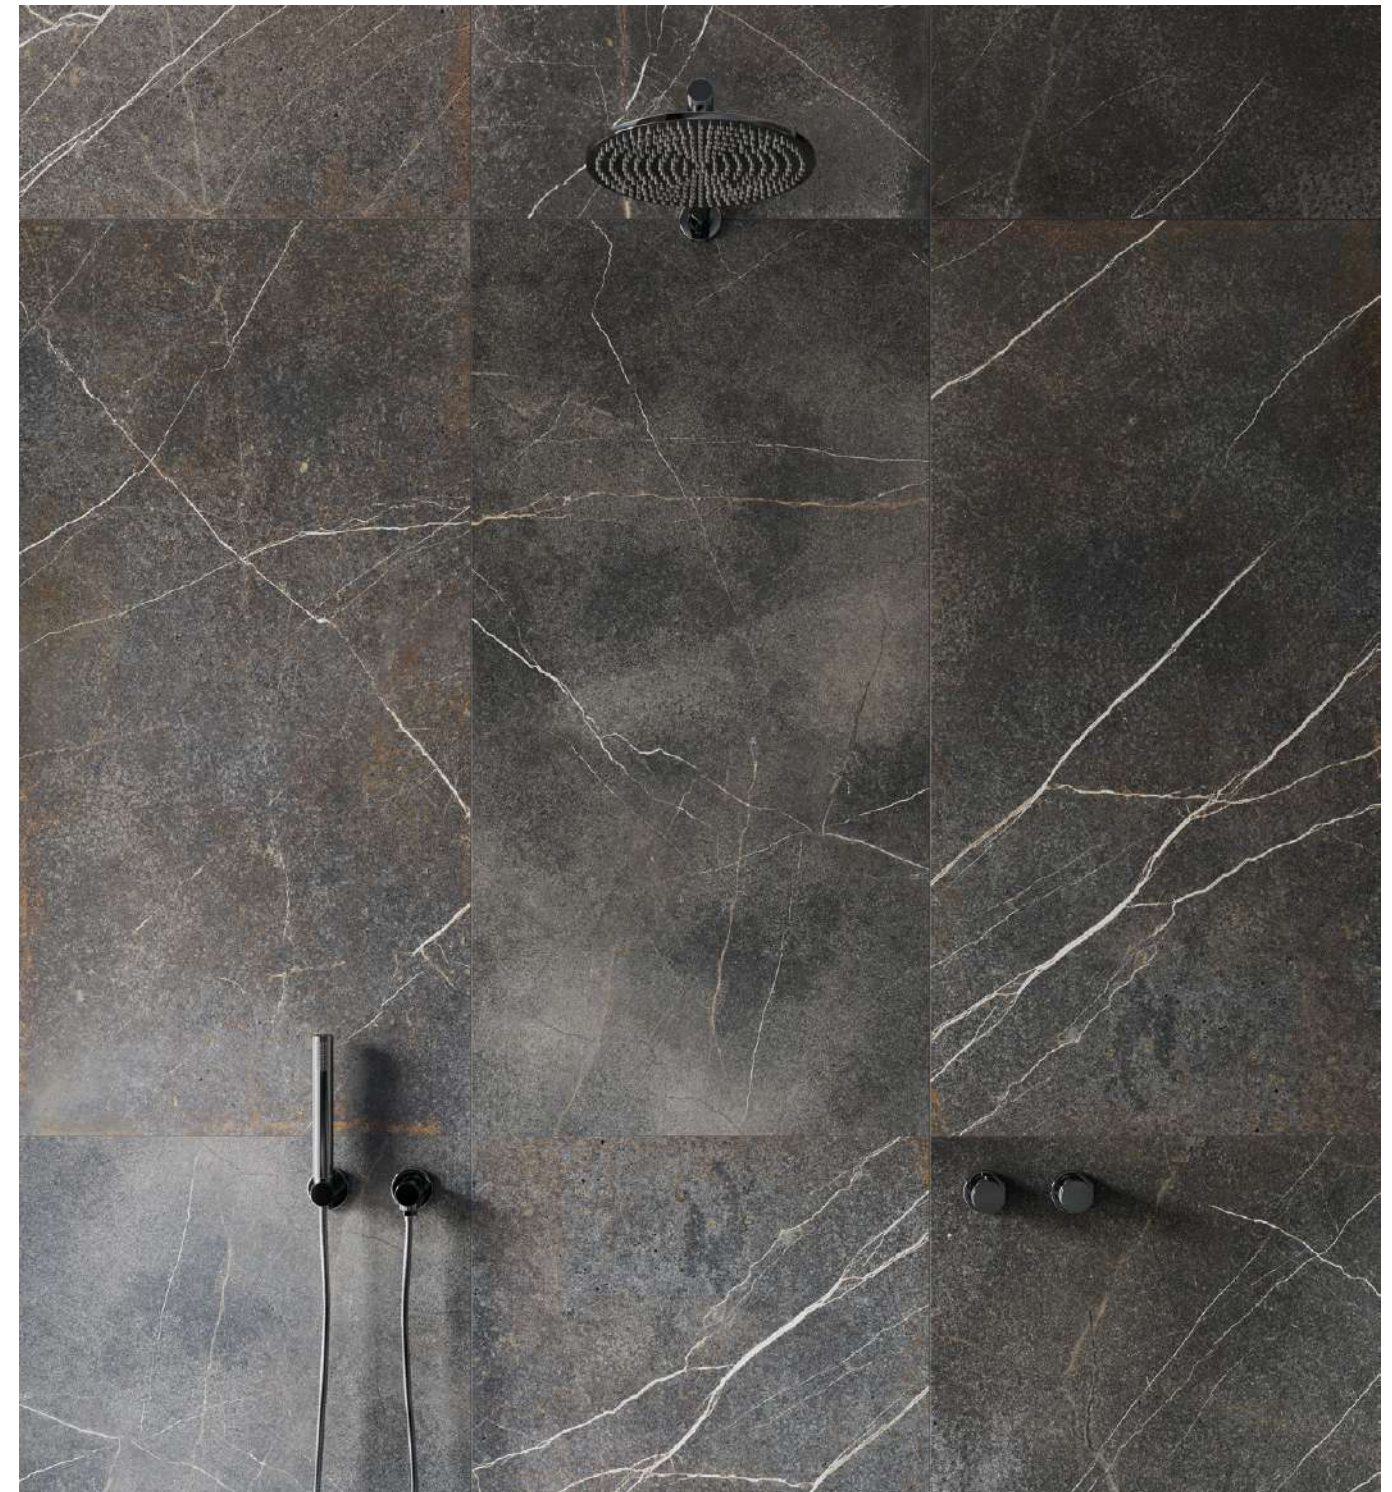

fox satinato 60x120/24"x48" /rectified/