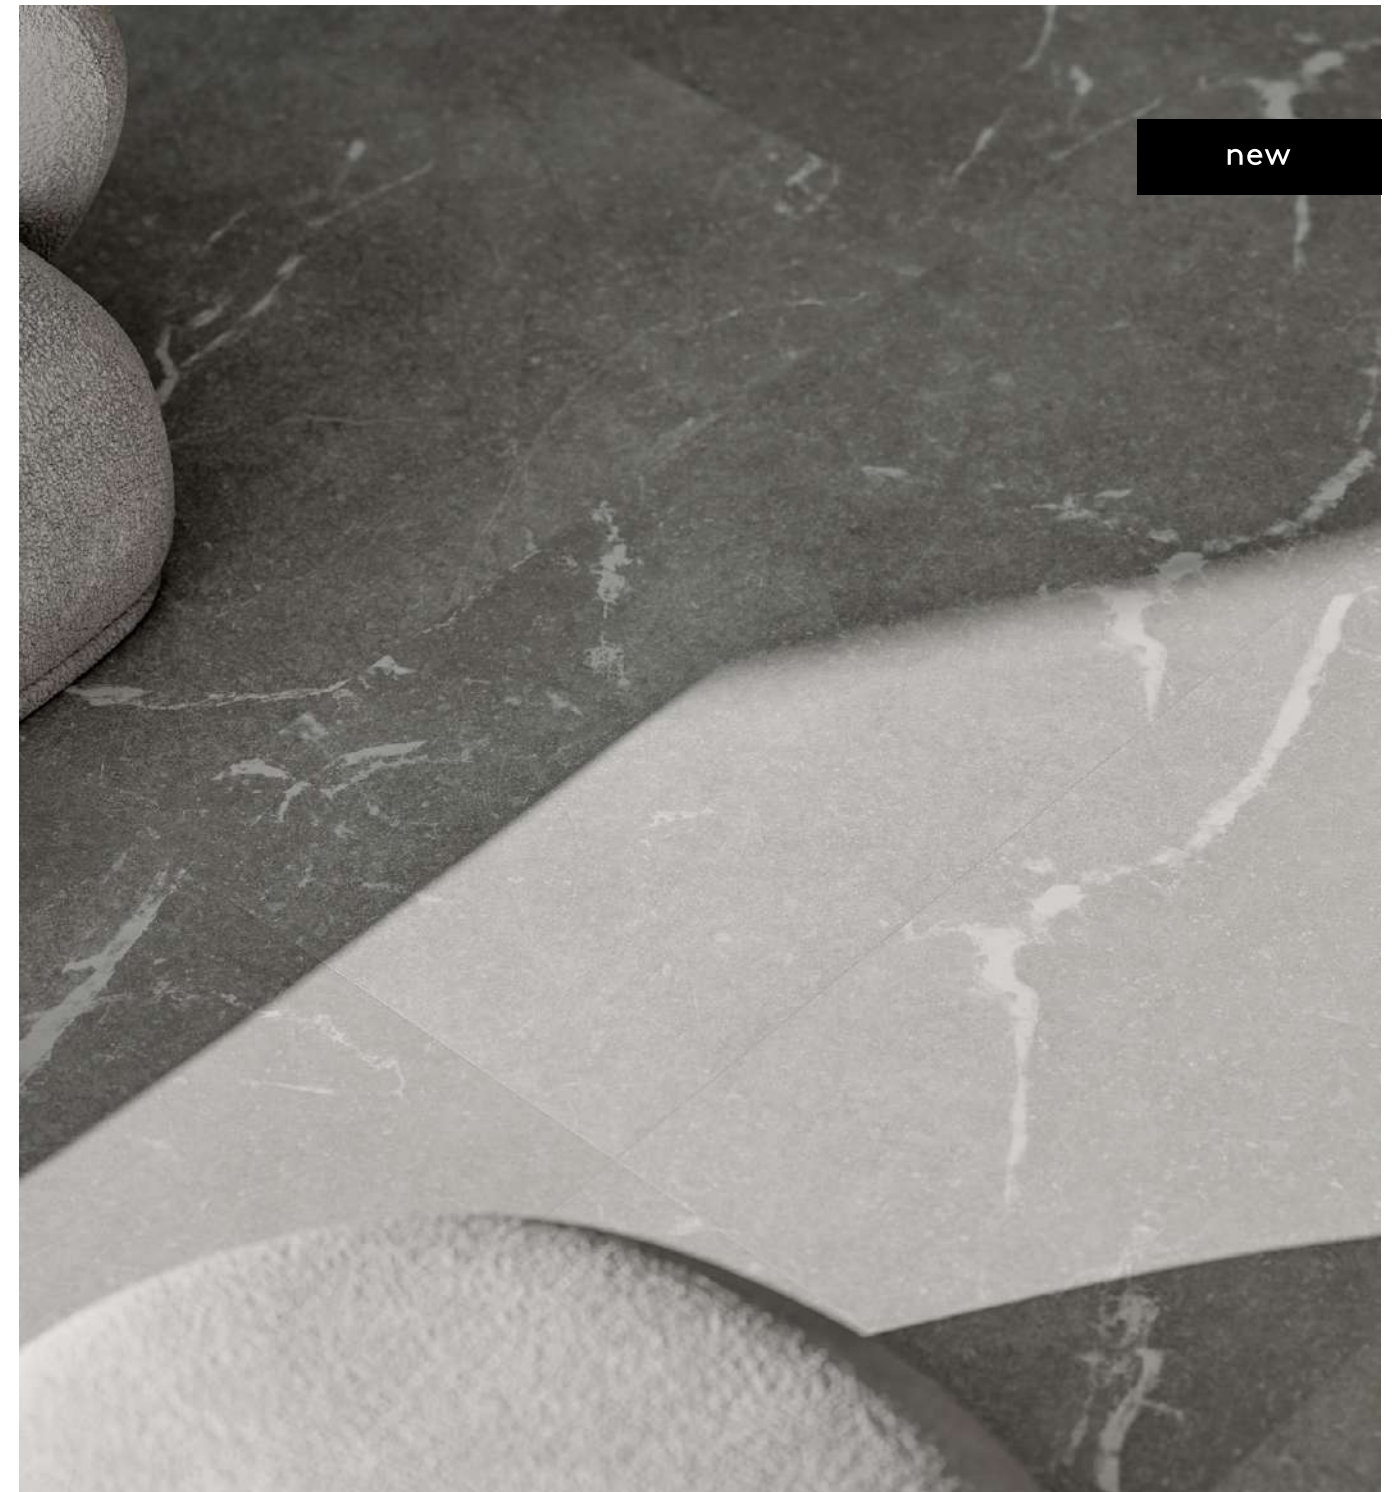

new

keystone grey 60x120/24"x48" /rectified/

new

rockstone collection

60x60/24"x24" • 60x120/24"x48"

60x120/24"x48" rectified

60x60/24"x24" rectified

rockstone 60x60/24"x24" rectified