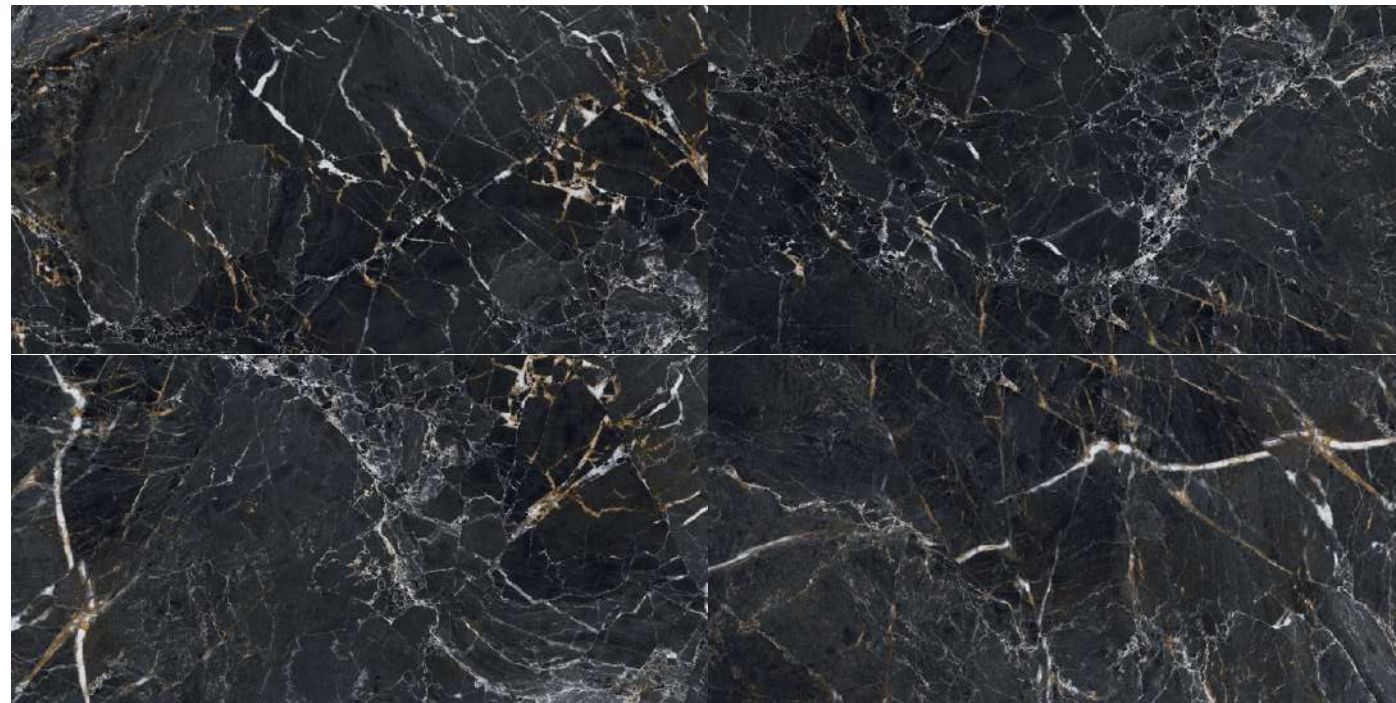

gravity collection

60x120/24"x48"

/inspired by/ stone look

collection **formats**

available **colours**

gravity 60x120/24"x48" (nominal size) rectified

color	format cm/in	thk. mm/in	ean code	surface	no. of faces	anti-slip	pei	rectified
gravity	60x120/24"x48"	10/0,40"	5901503221969	polished	10	—	III	✓