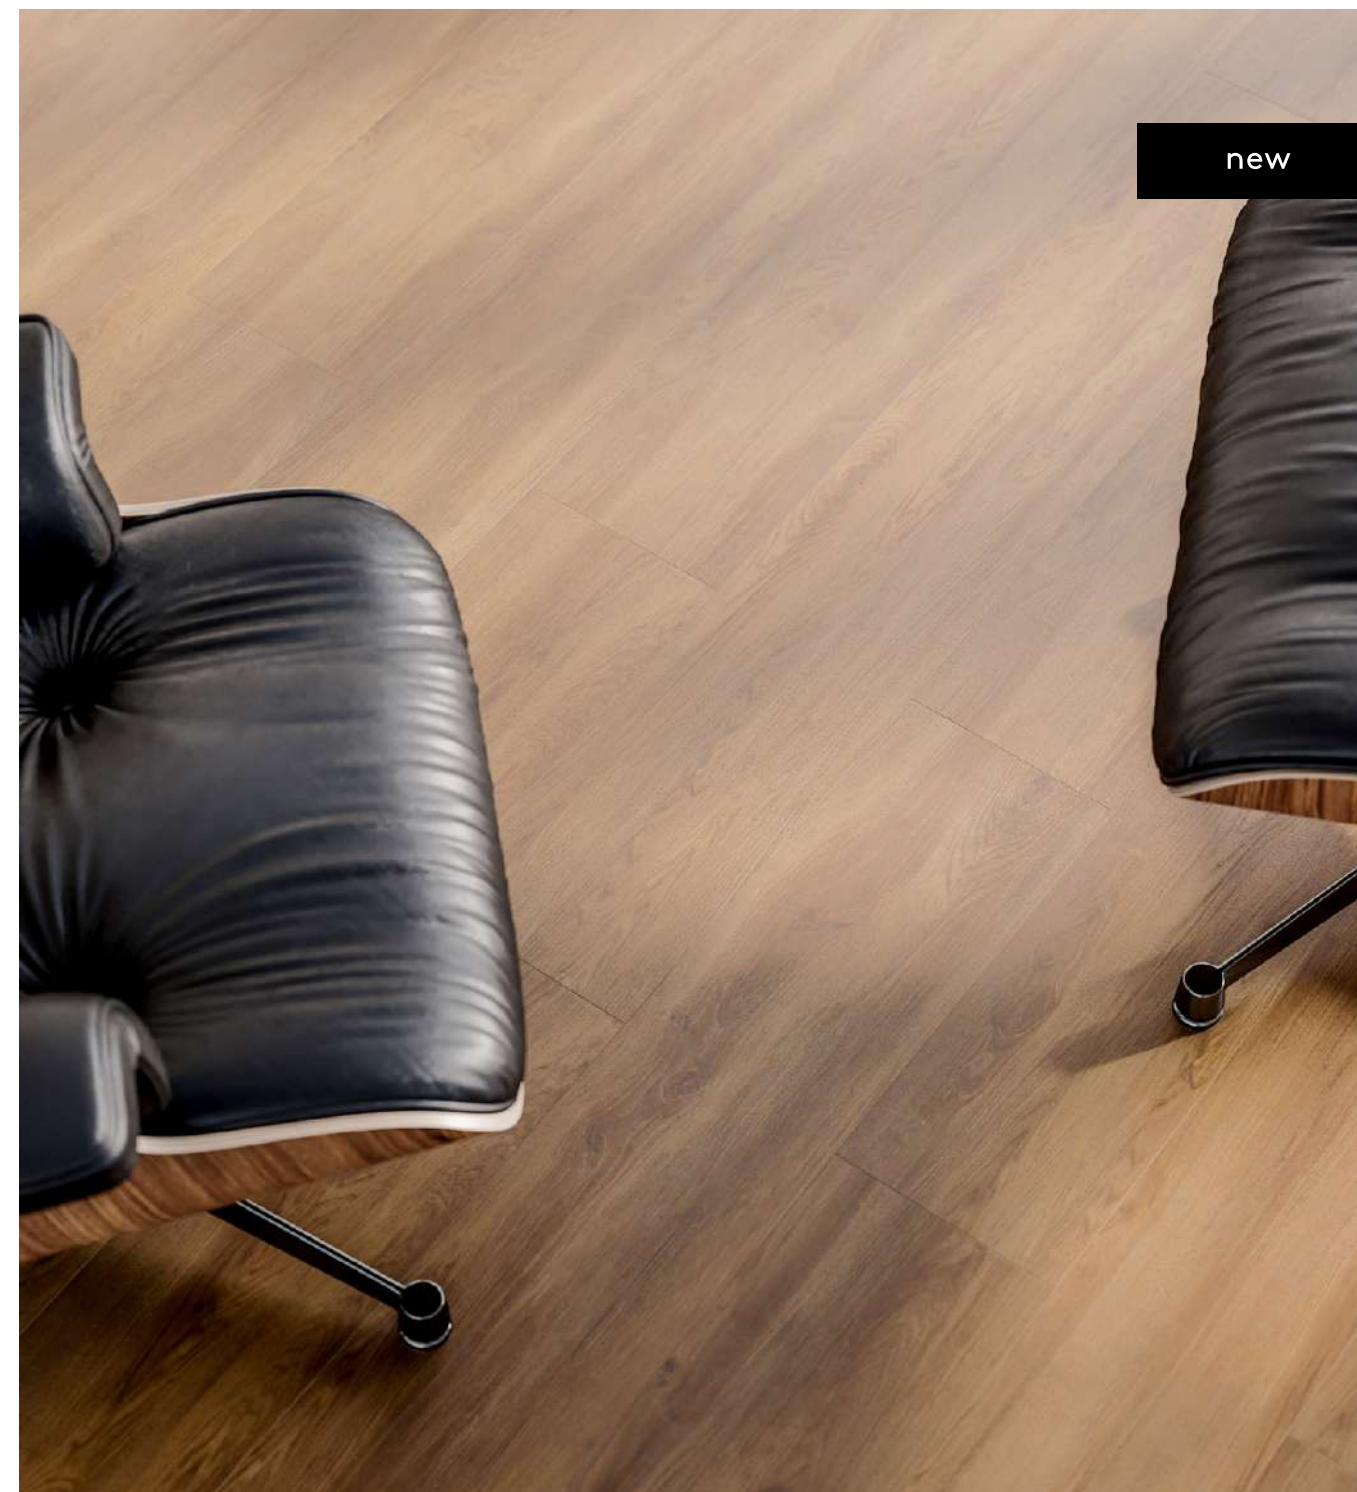

tyrol brown 20x120/8"x48" /rectified/