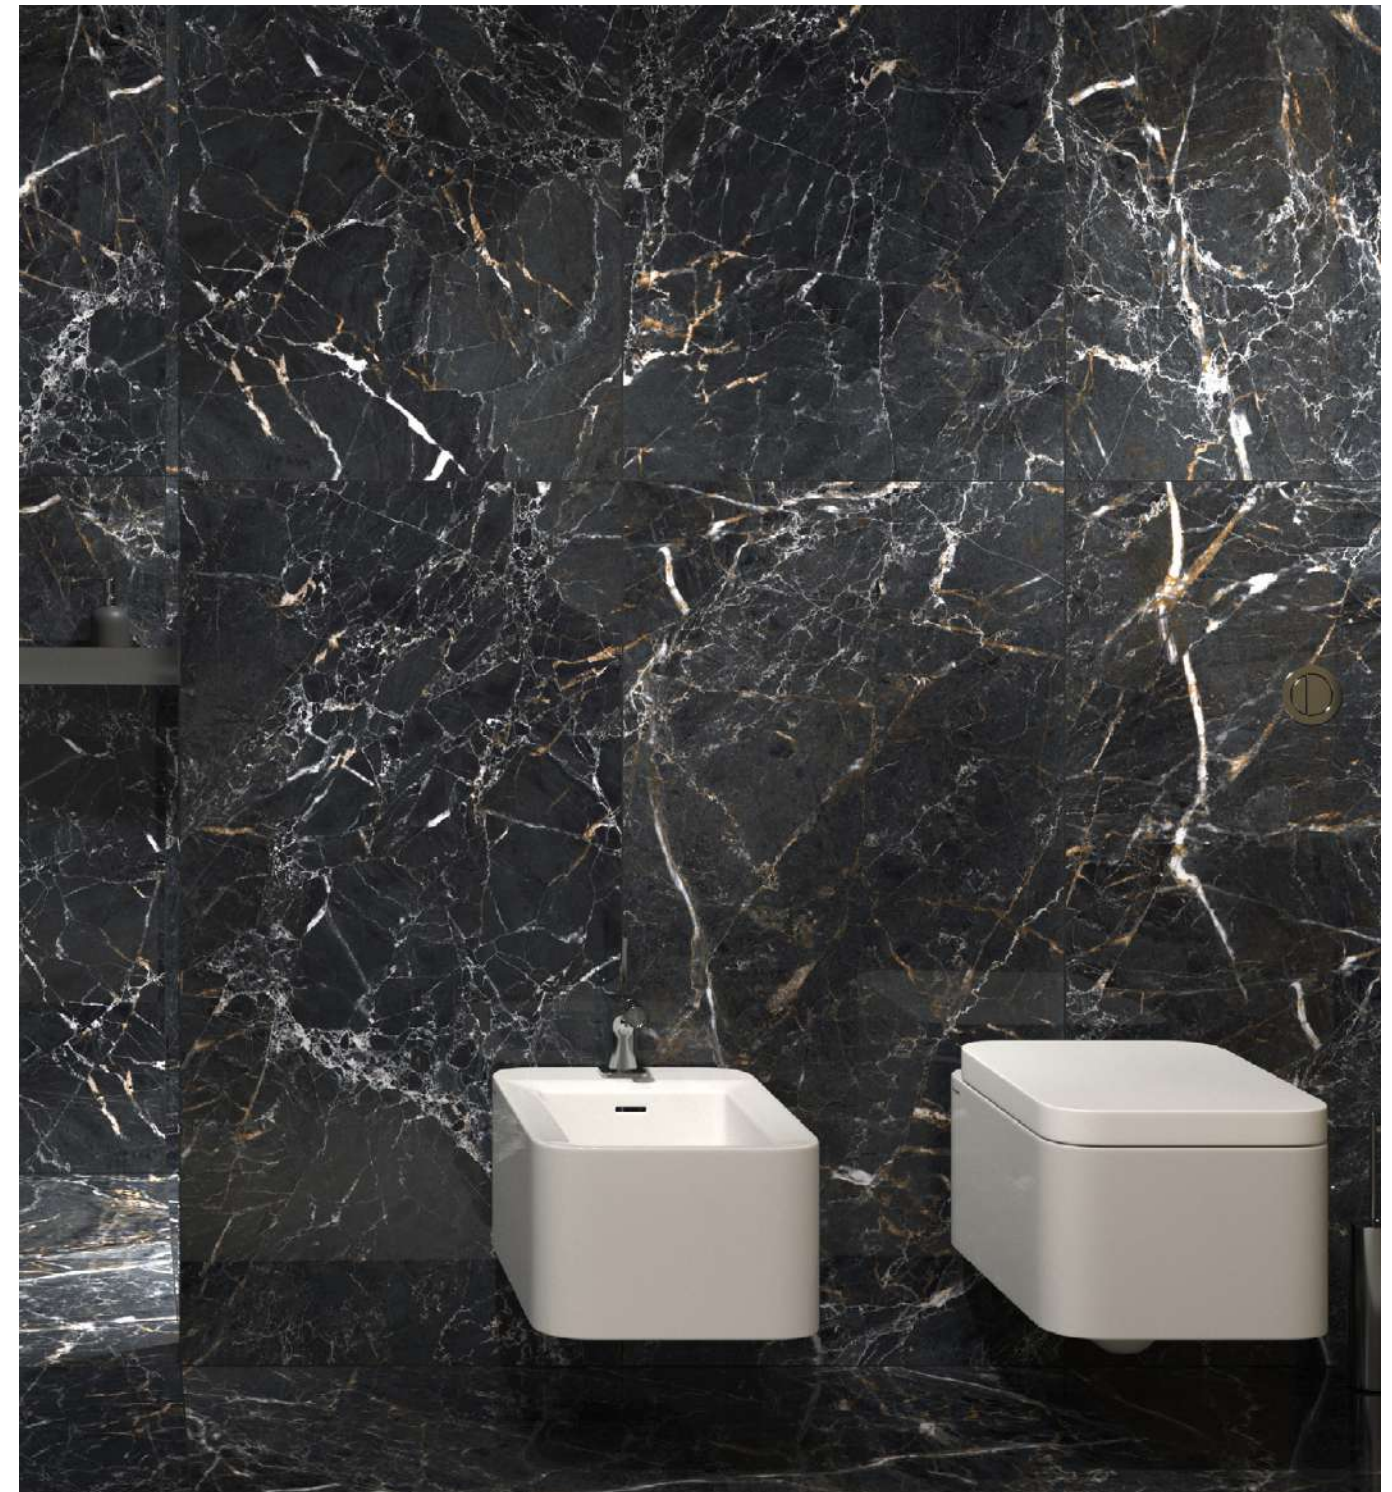

gravity polished 60x120/24"x48" /rectified/