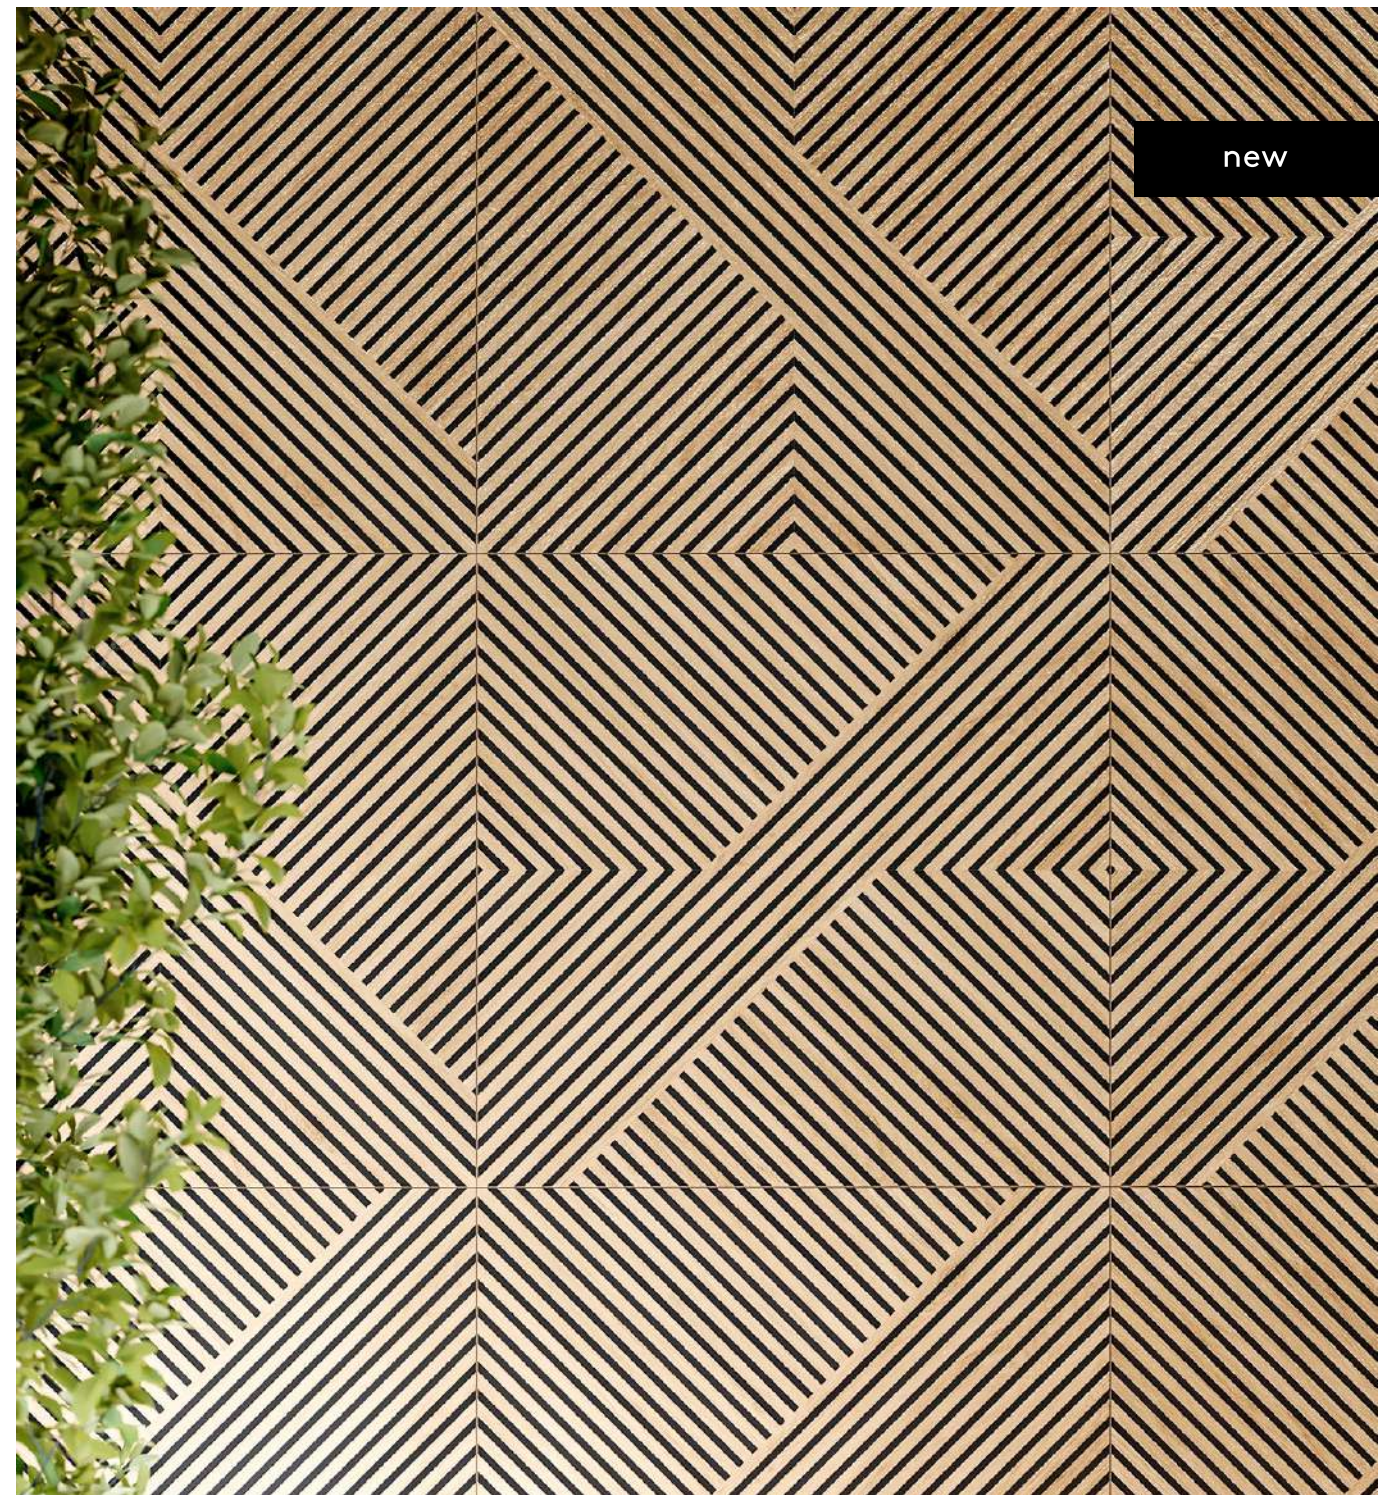

new

costole oak 60x60/24"x24" /rectified/