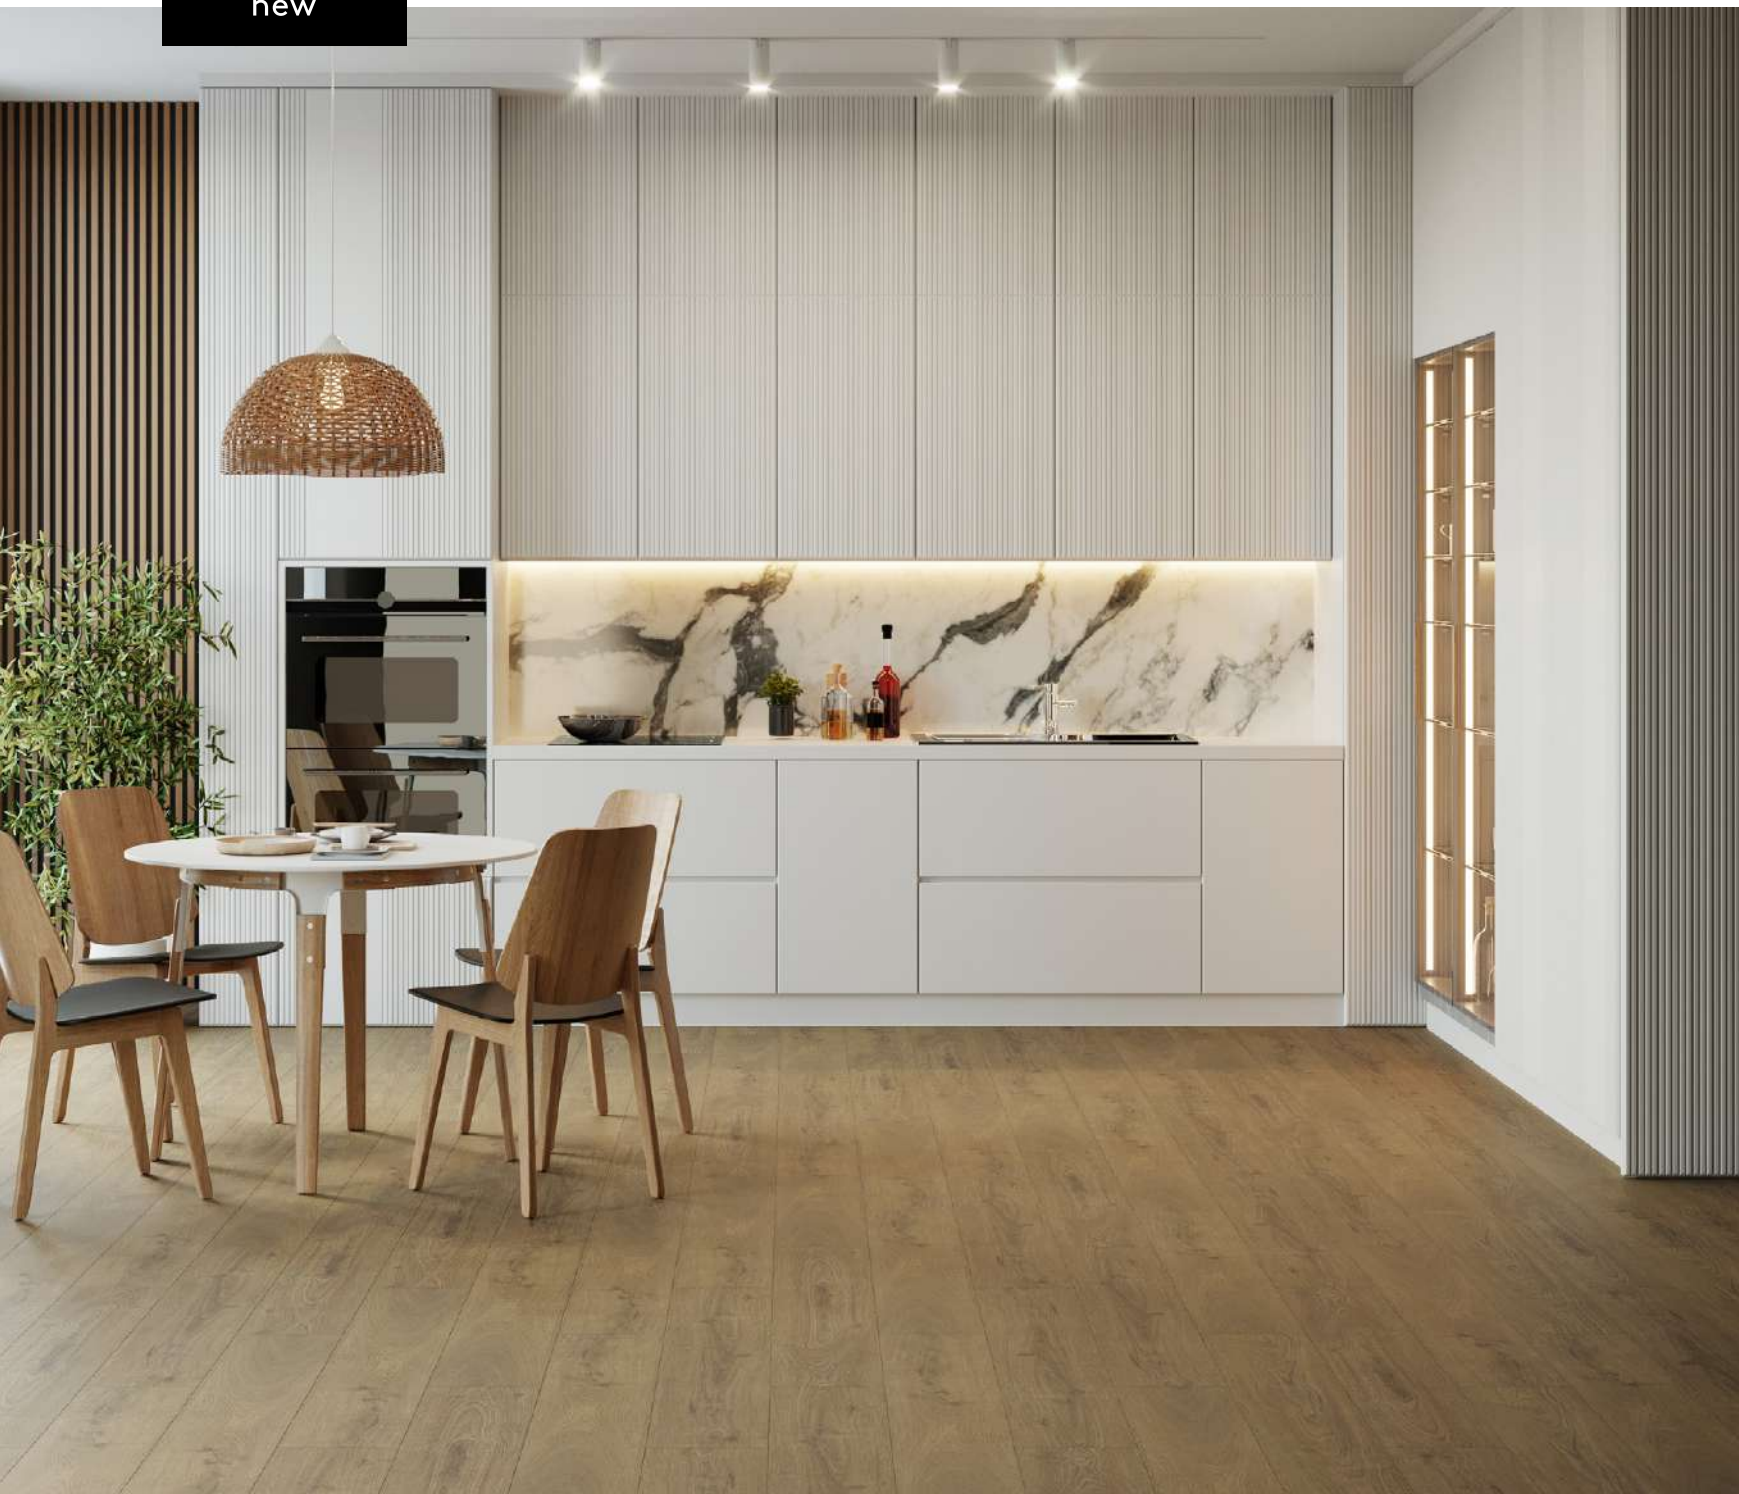

yosemite collection

15,5x62/6"x24" • 30x60/12"x24" • 20x120/8"x48"

new

- Hand icon
- Eraser icon
- Starburst icon
- PEI IV
- R9
- Black square icon
- White square icon
- Grey square icon

30x60/12"x24"

15,5x62/6"x24"

20x120/8"x48" rectified