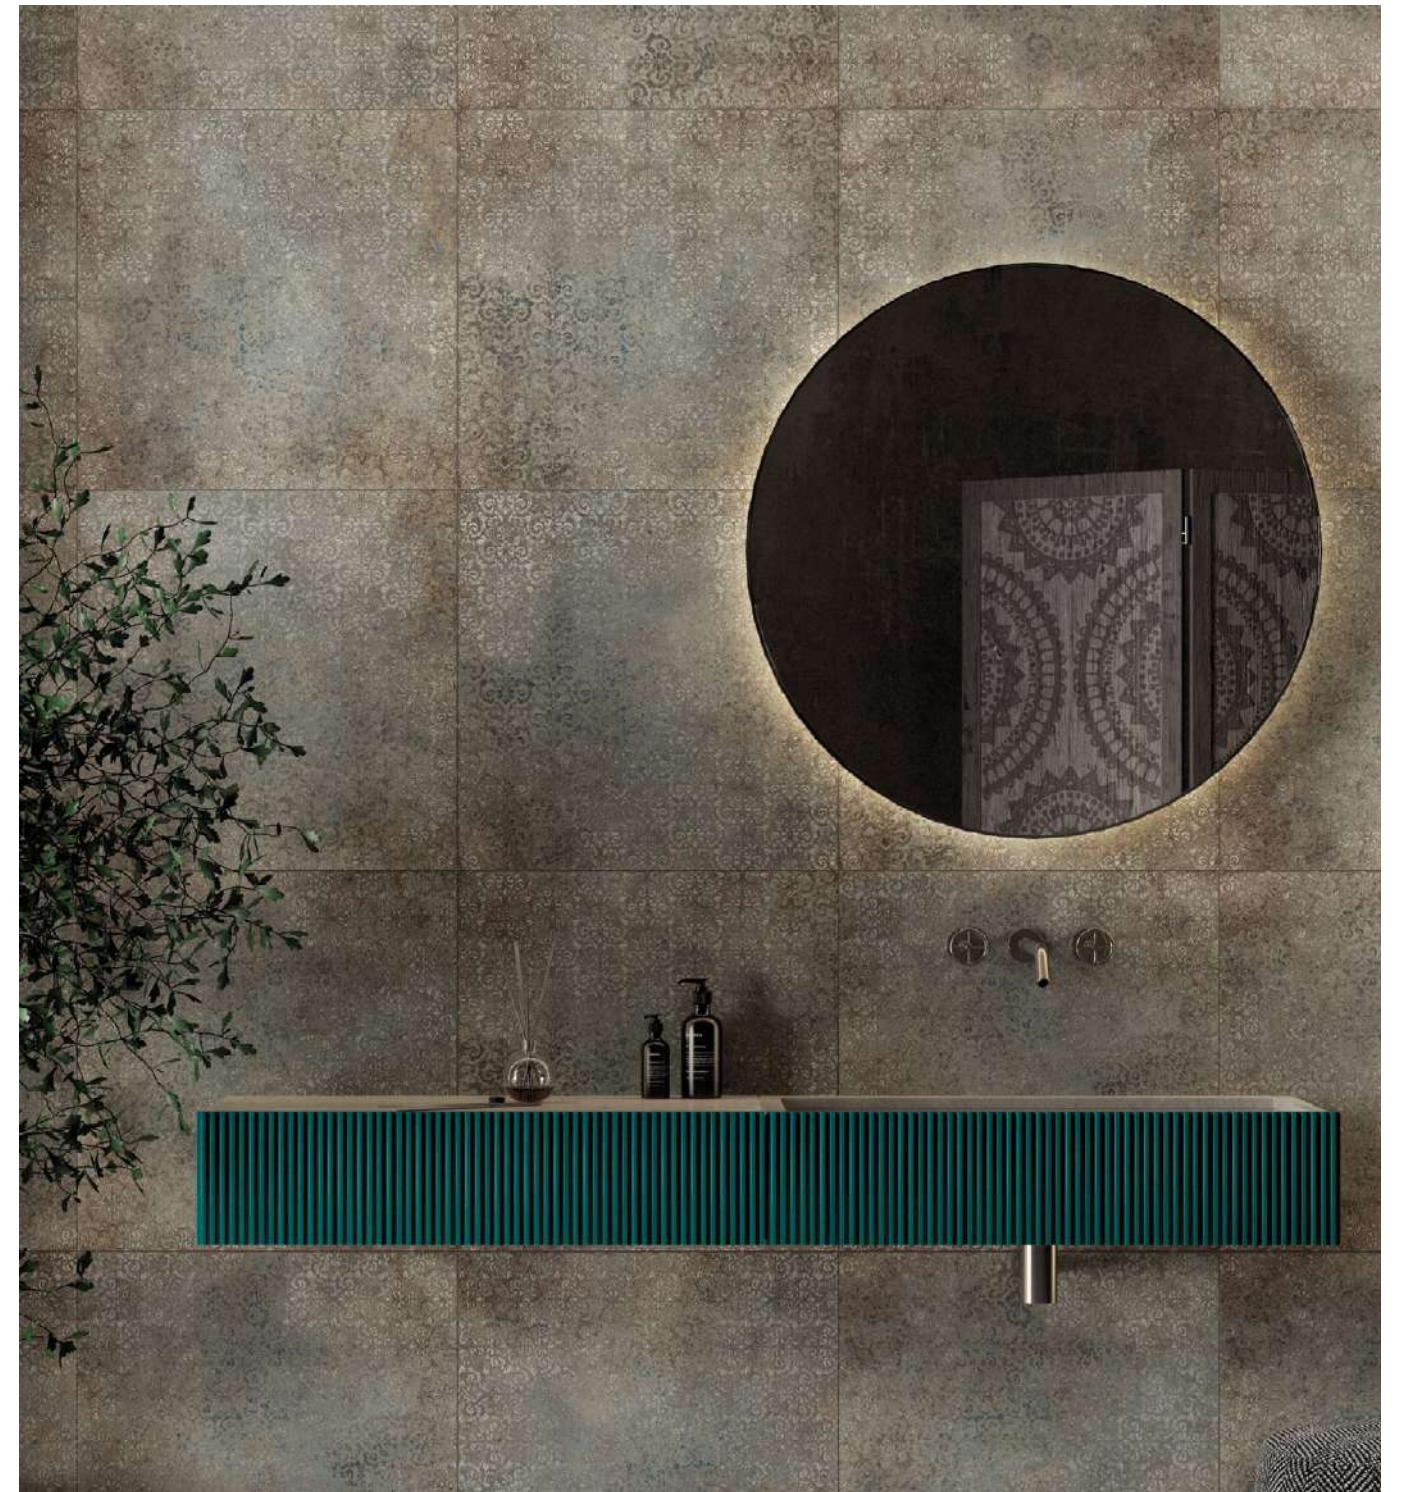

azteca 60x60/24"x24" /rectified/