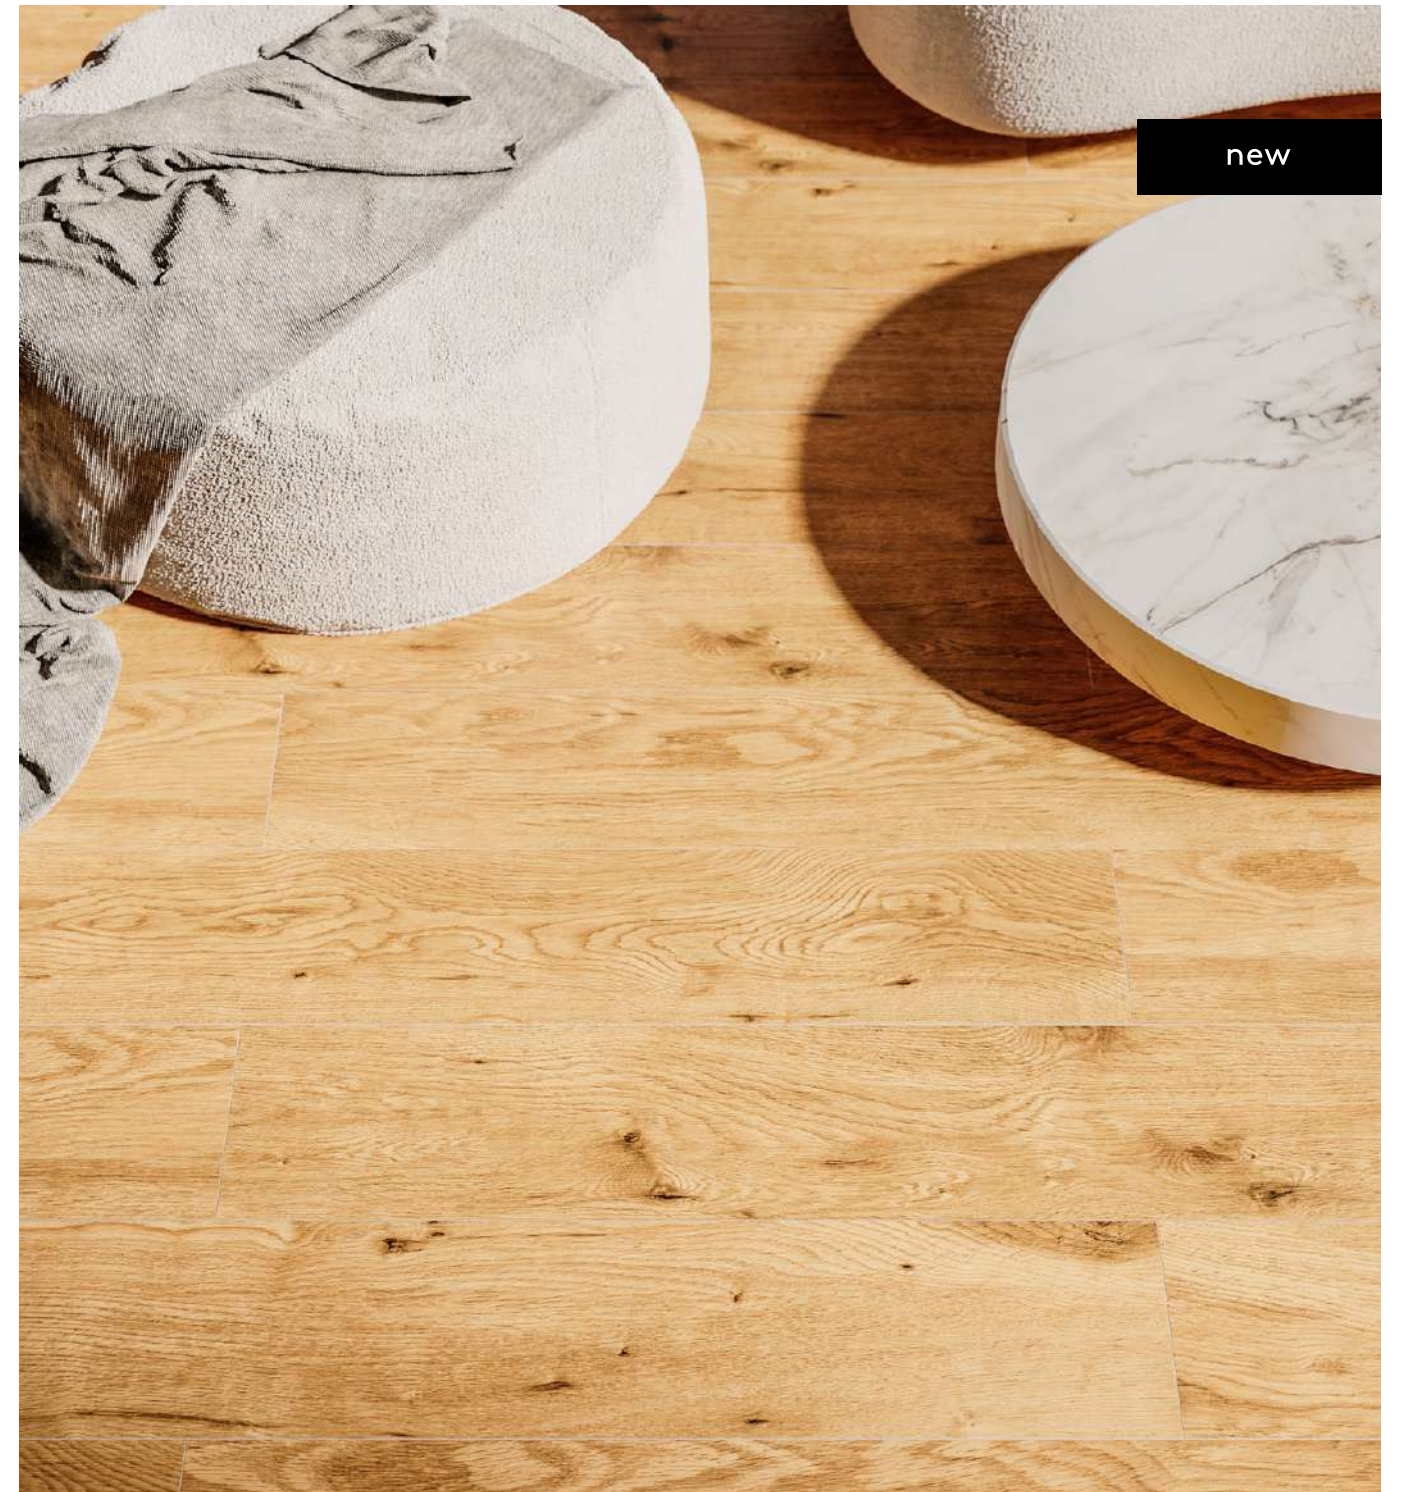

new

malvini 20x120/8"x48" /rectified/