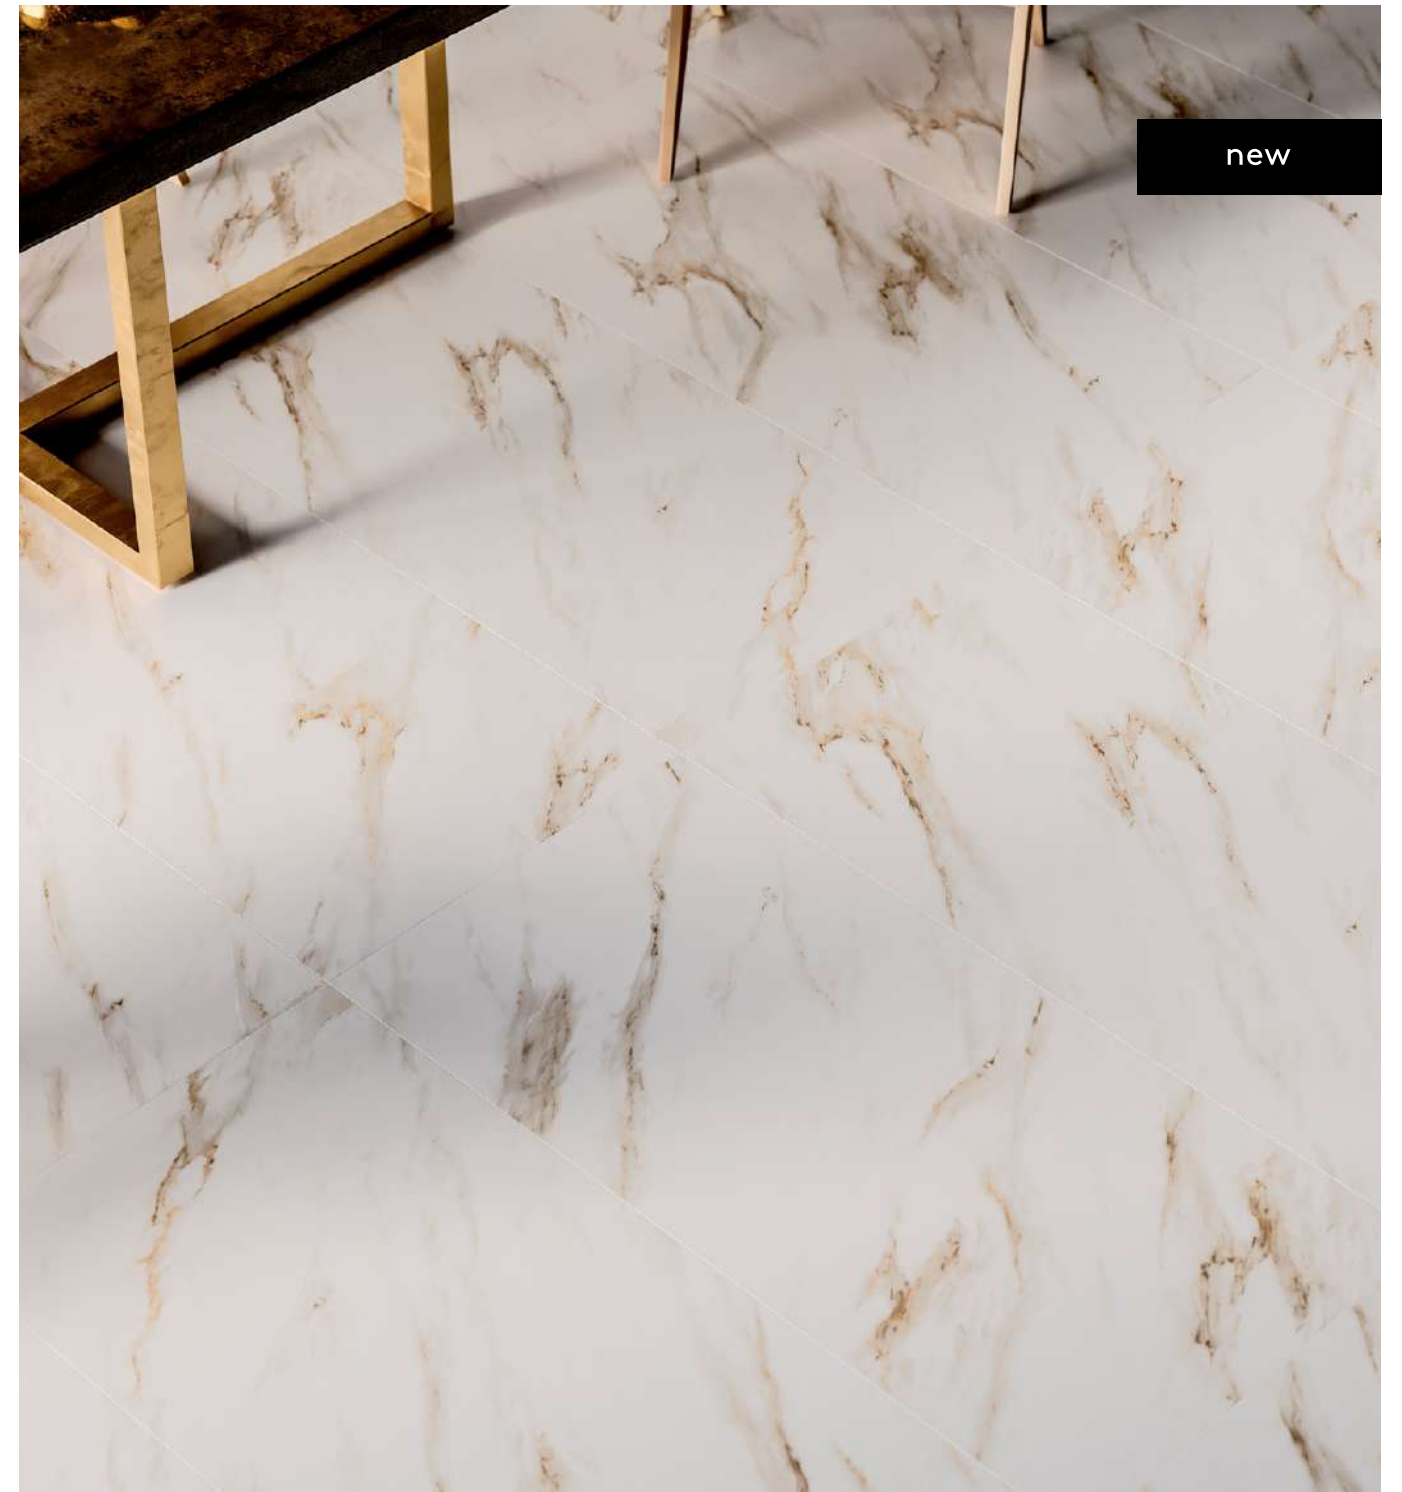

new

vena bella 60x120/24"x48" /rectified/