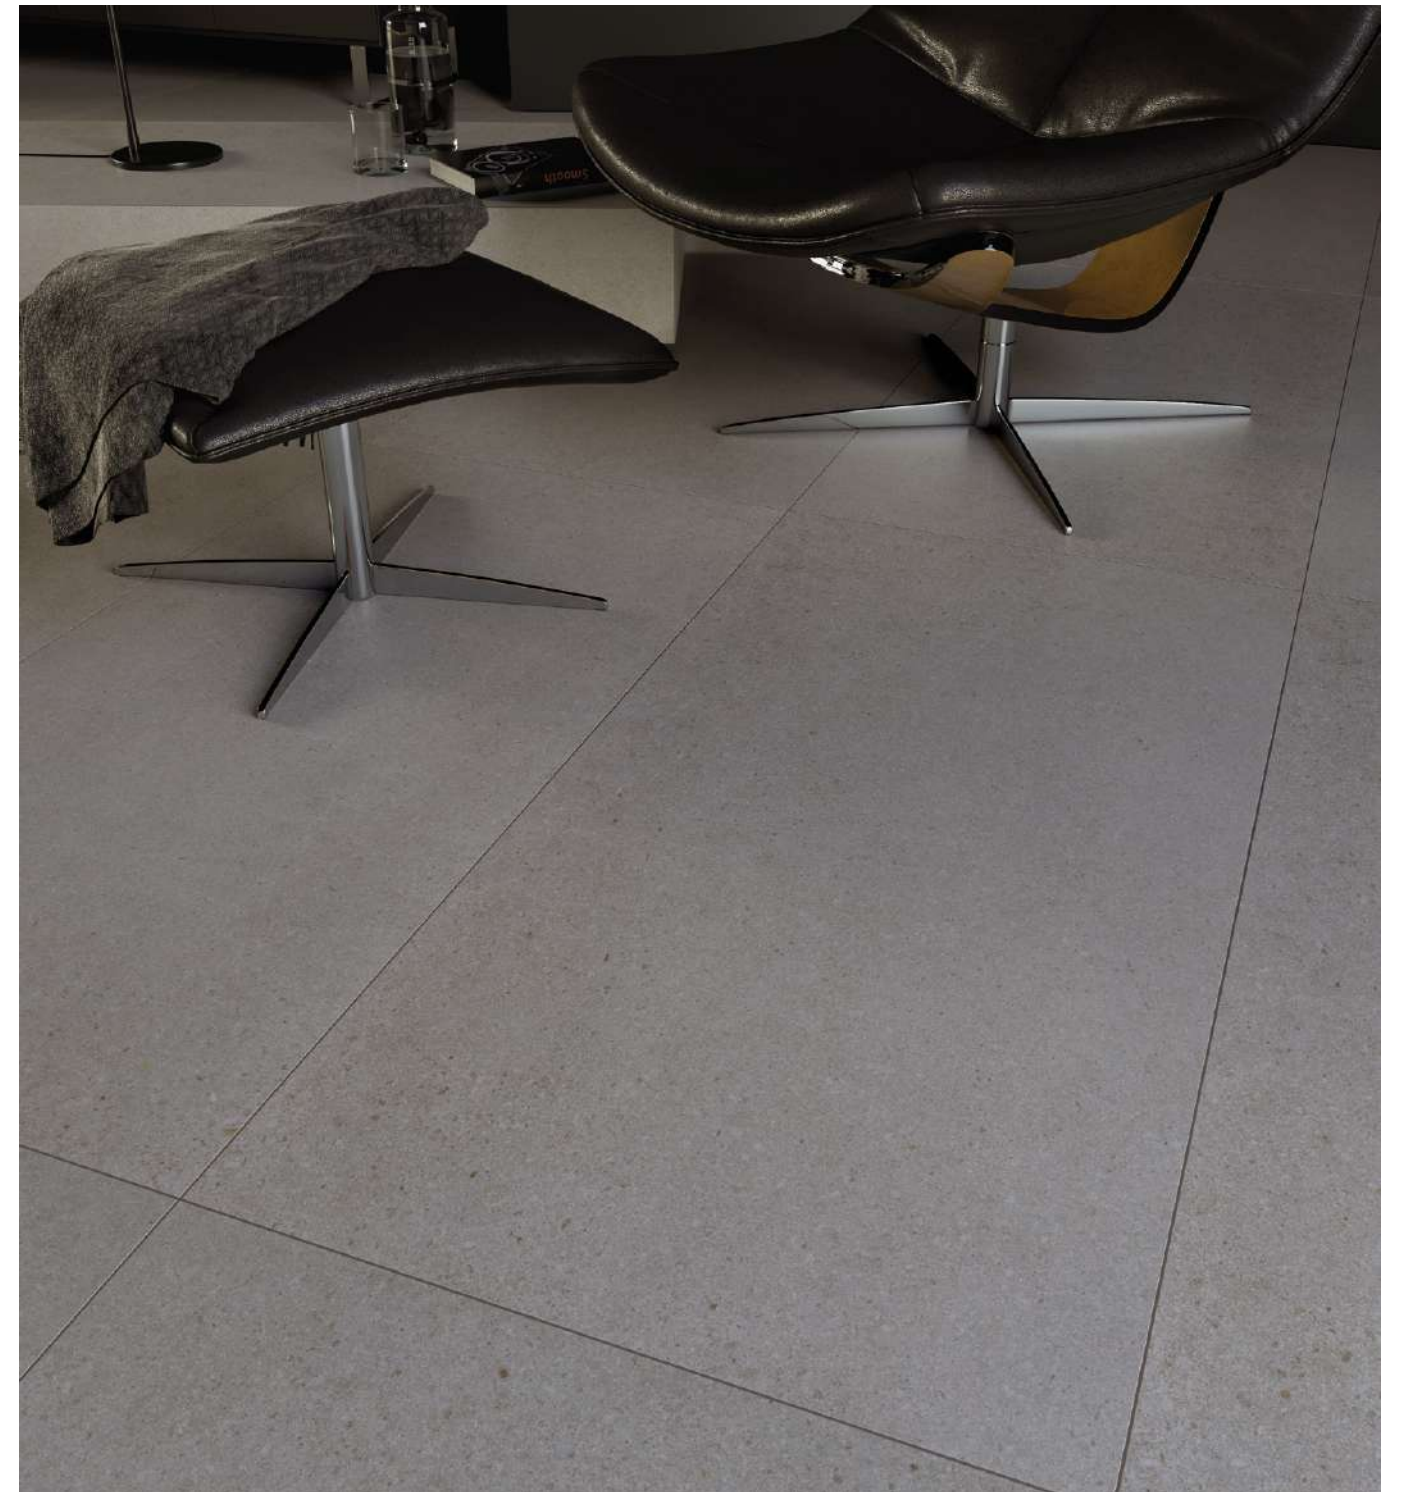

slash soft grey 60x60/24"x24" /rectified/