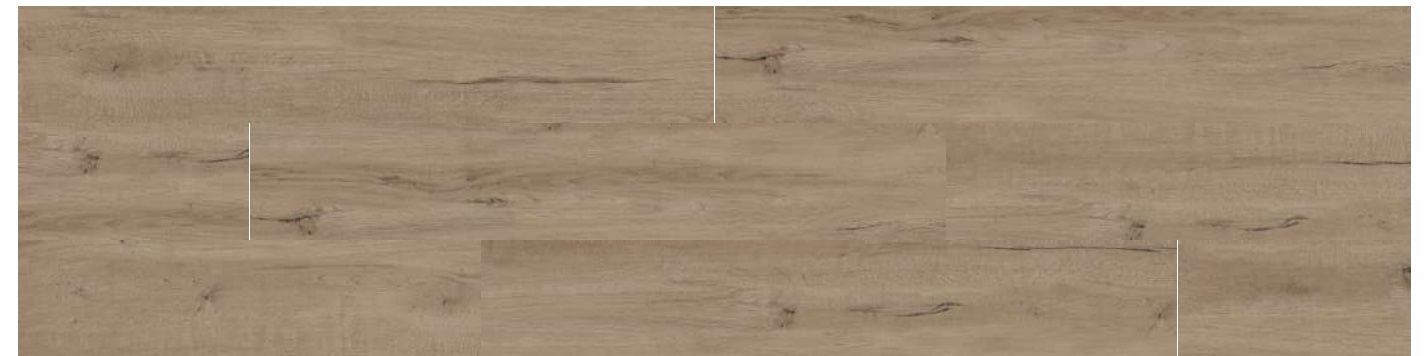

oak 20x120/8"x48" rectified

color	format cm/in	thk. mm/in	ean code	surface	no. of faces	anti-slip	pei	rectified
nogal	20x120/8"x48"	10/0,40"	5901503207949	mat	21	—	IV	✓
oak	20x120/8"x48"	10/0,40"	5901503206676	mat	21	—	IV	✓

	format cm/in	thk. mm/in	pcs./box	m²/sq ft box	kg/lb box	box/pallet	m²/sq ft pallet	kg/lb pallet
	20x120/8"x48"	10/0,40"	5	1,2/12,91	26/57,3	45	54/581	1170/2579