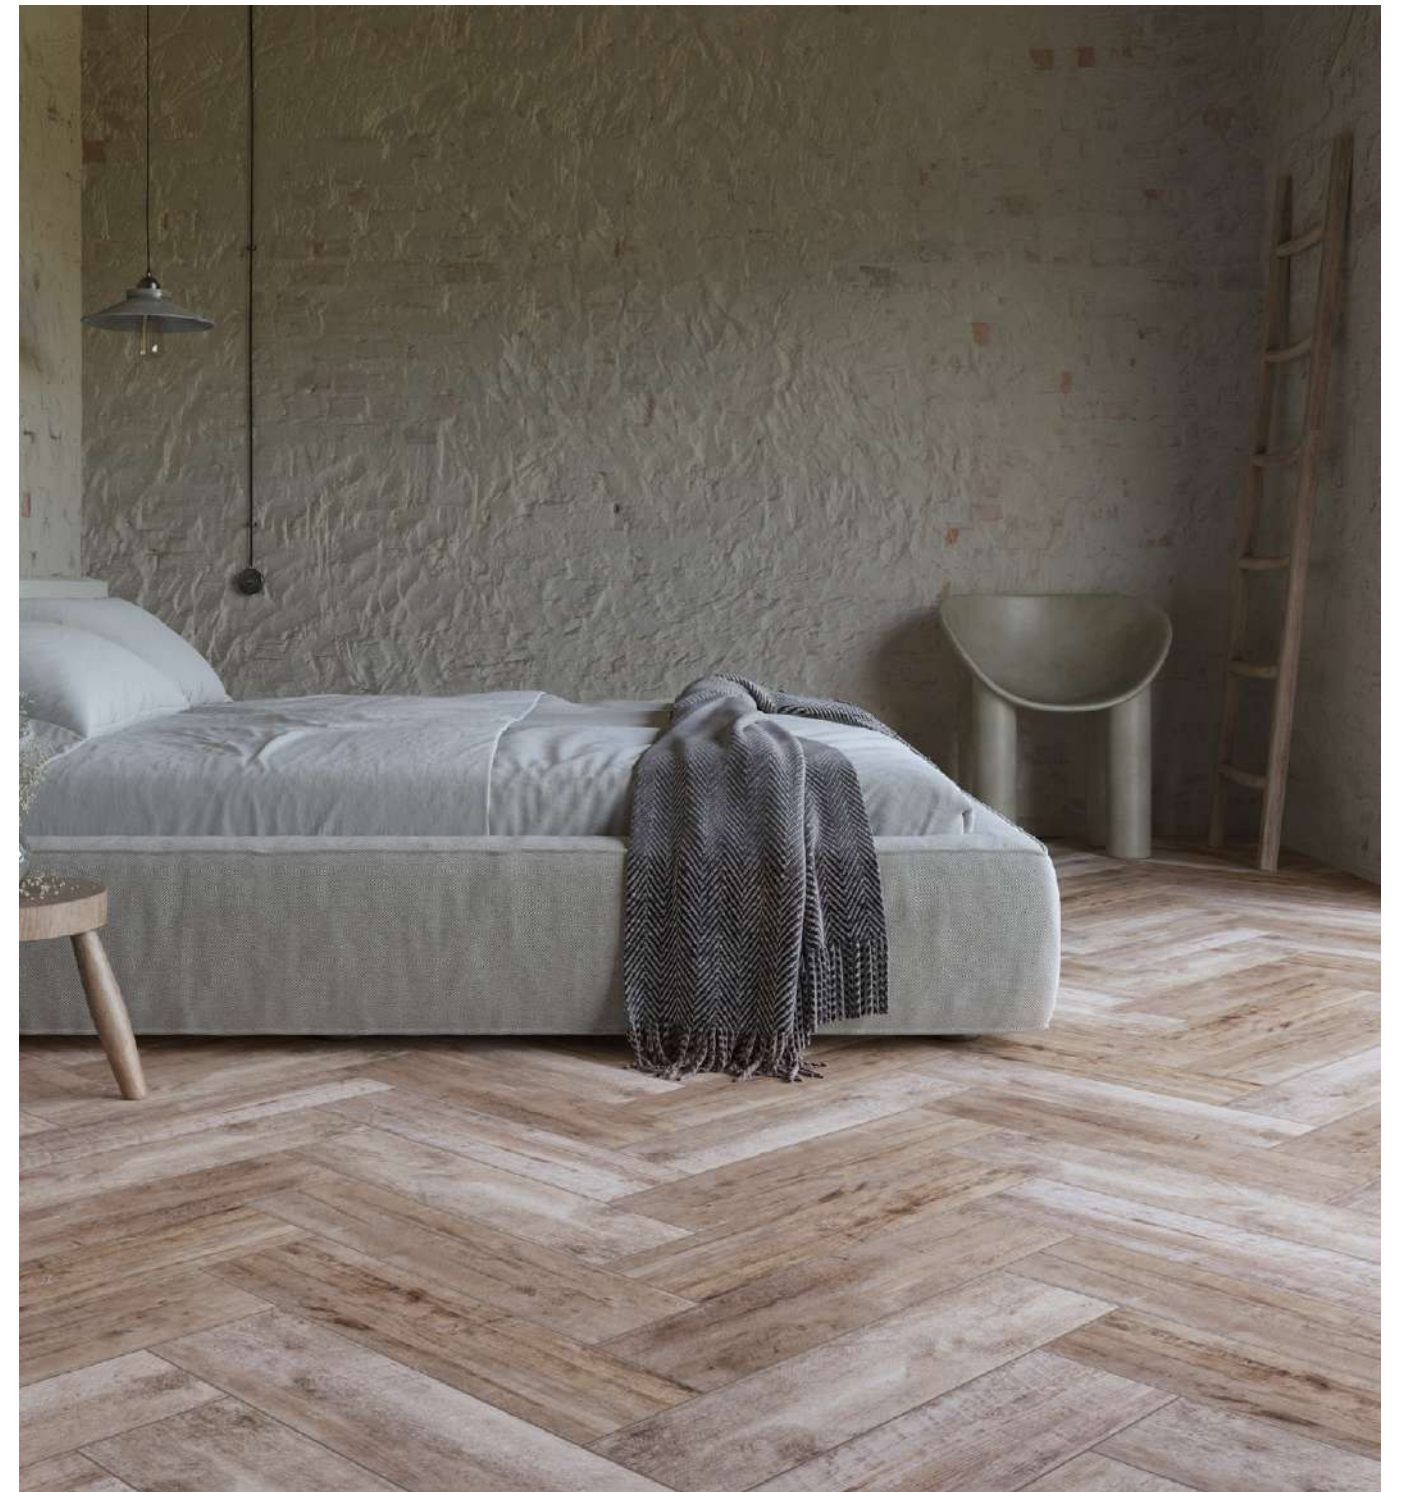

timber 15,5x62/6"x24" /non-rectified/