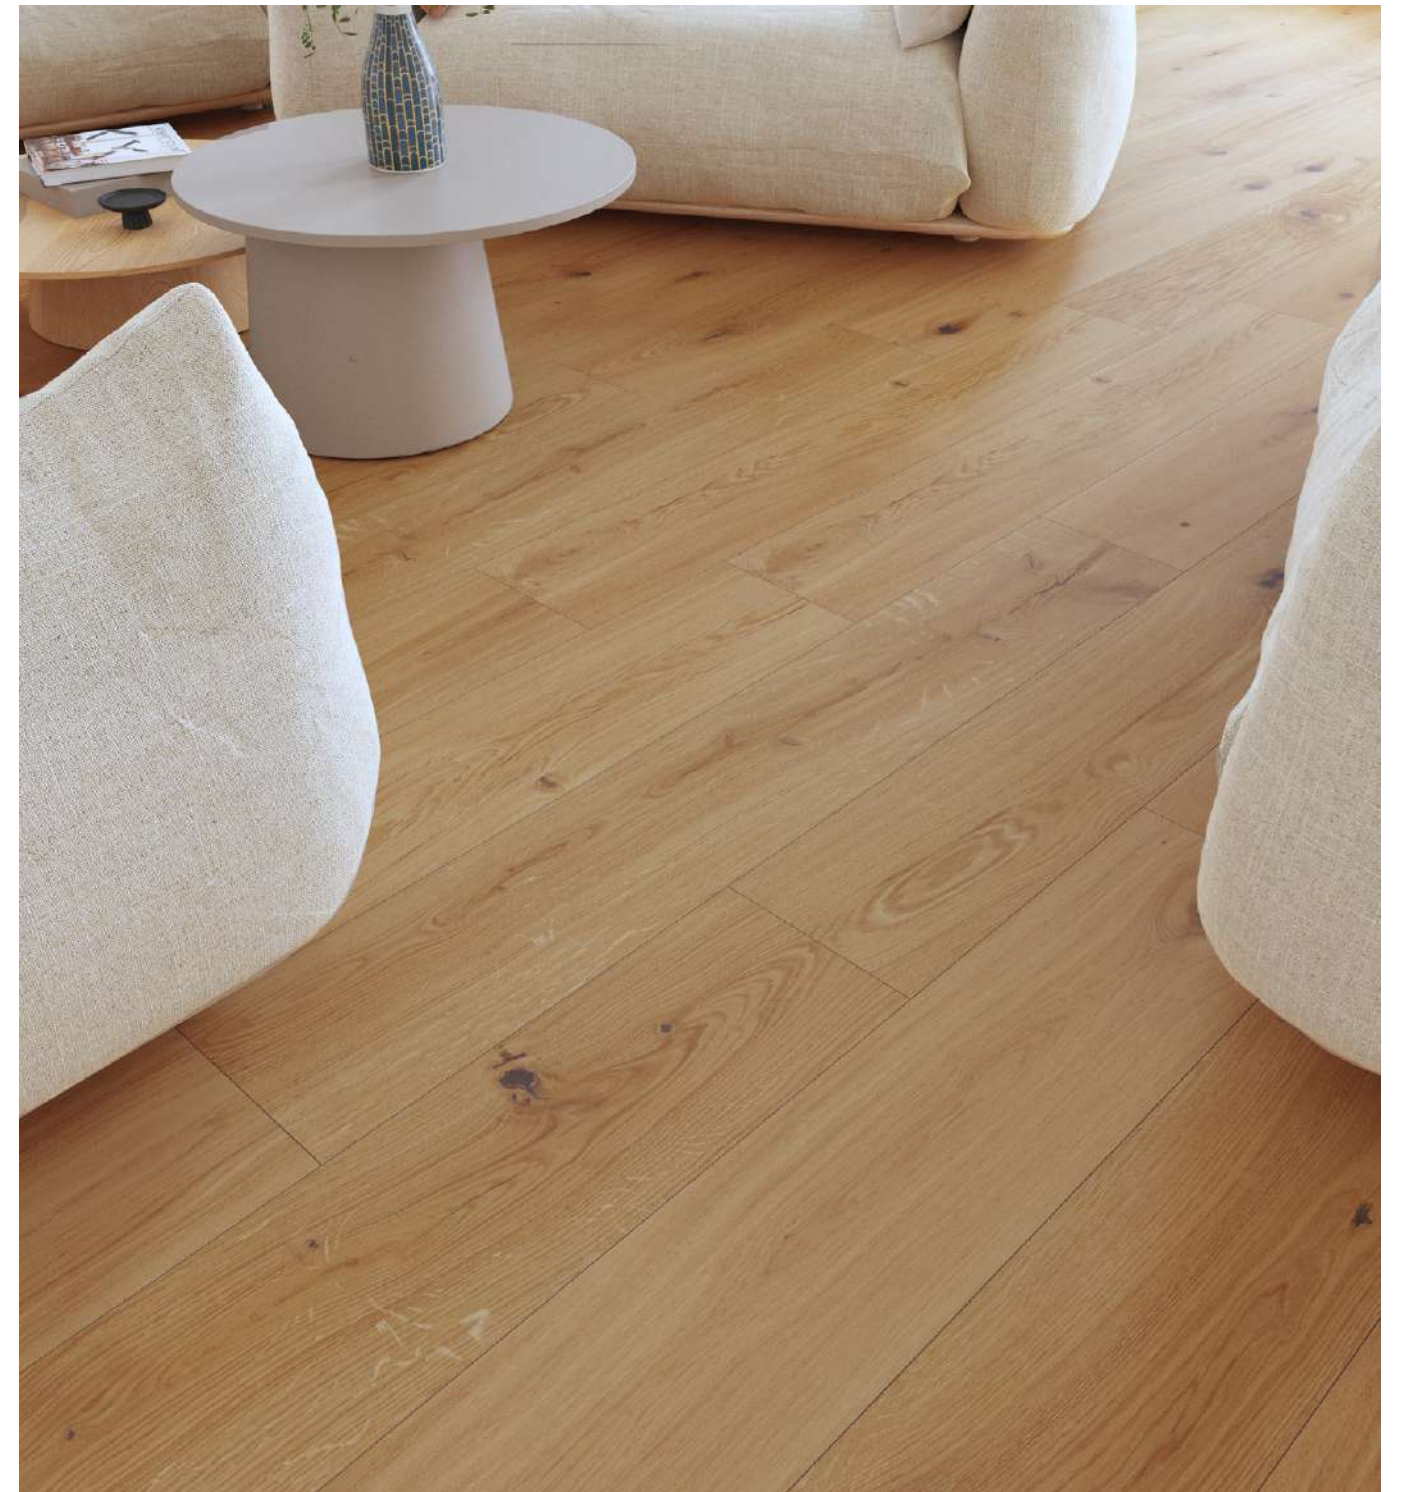

queens collection

20x120/8"x48"

20x120/8"x48" rectified

queens 20x120/8"x48" rectified

color	format cm/in	thk. mm/in	ean code	surface	no. of faces	anti-slip	pei	rectified
queens	20x120/8"x48"	10/0,40"	5901503218549	mat	18	—	IV	✓