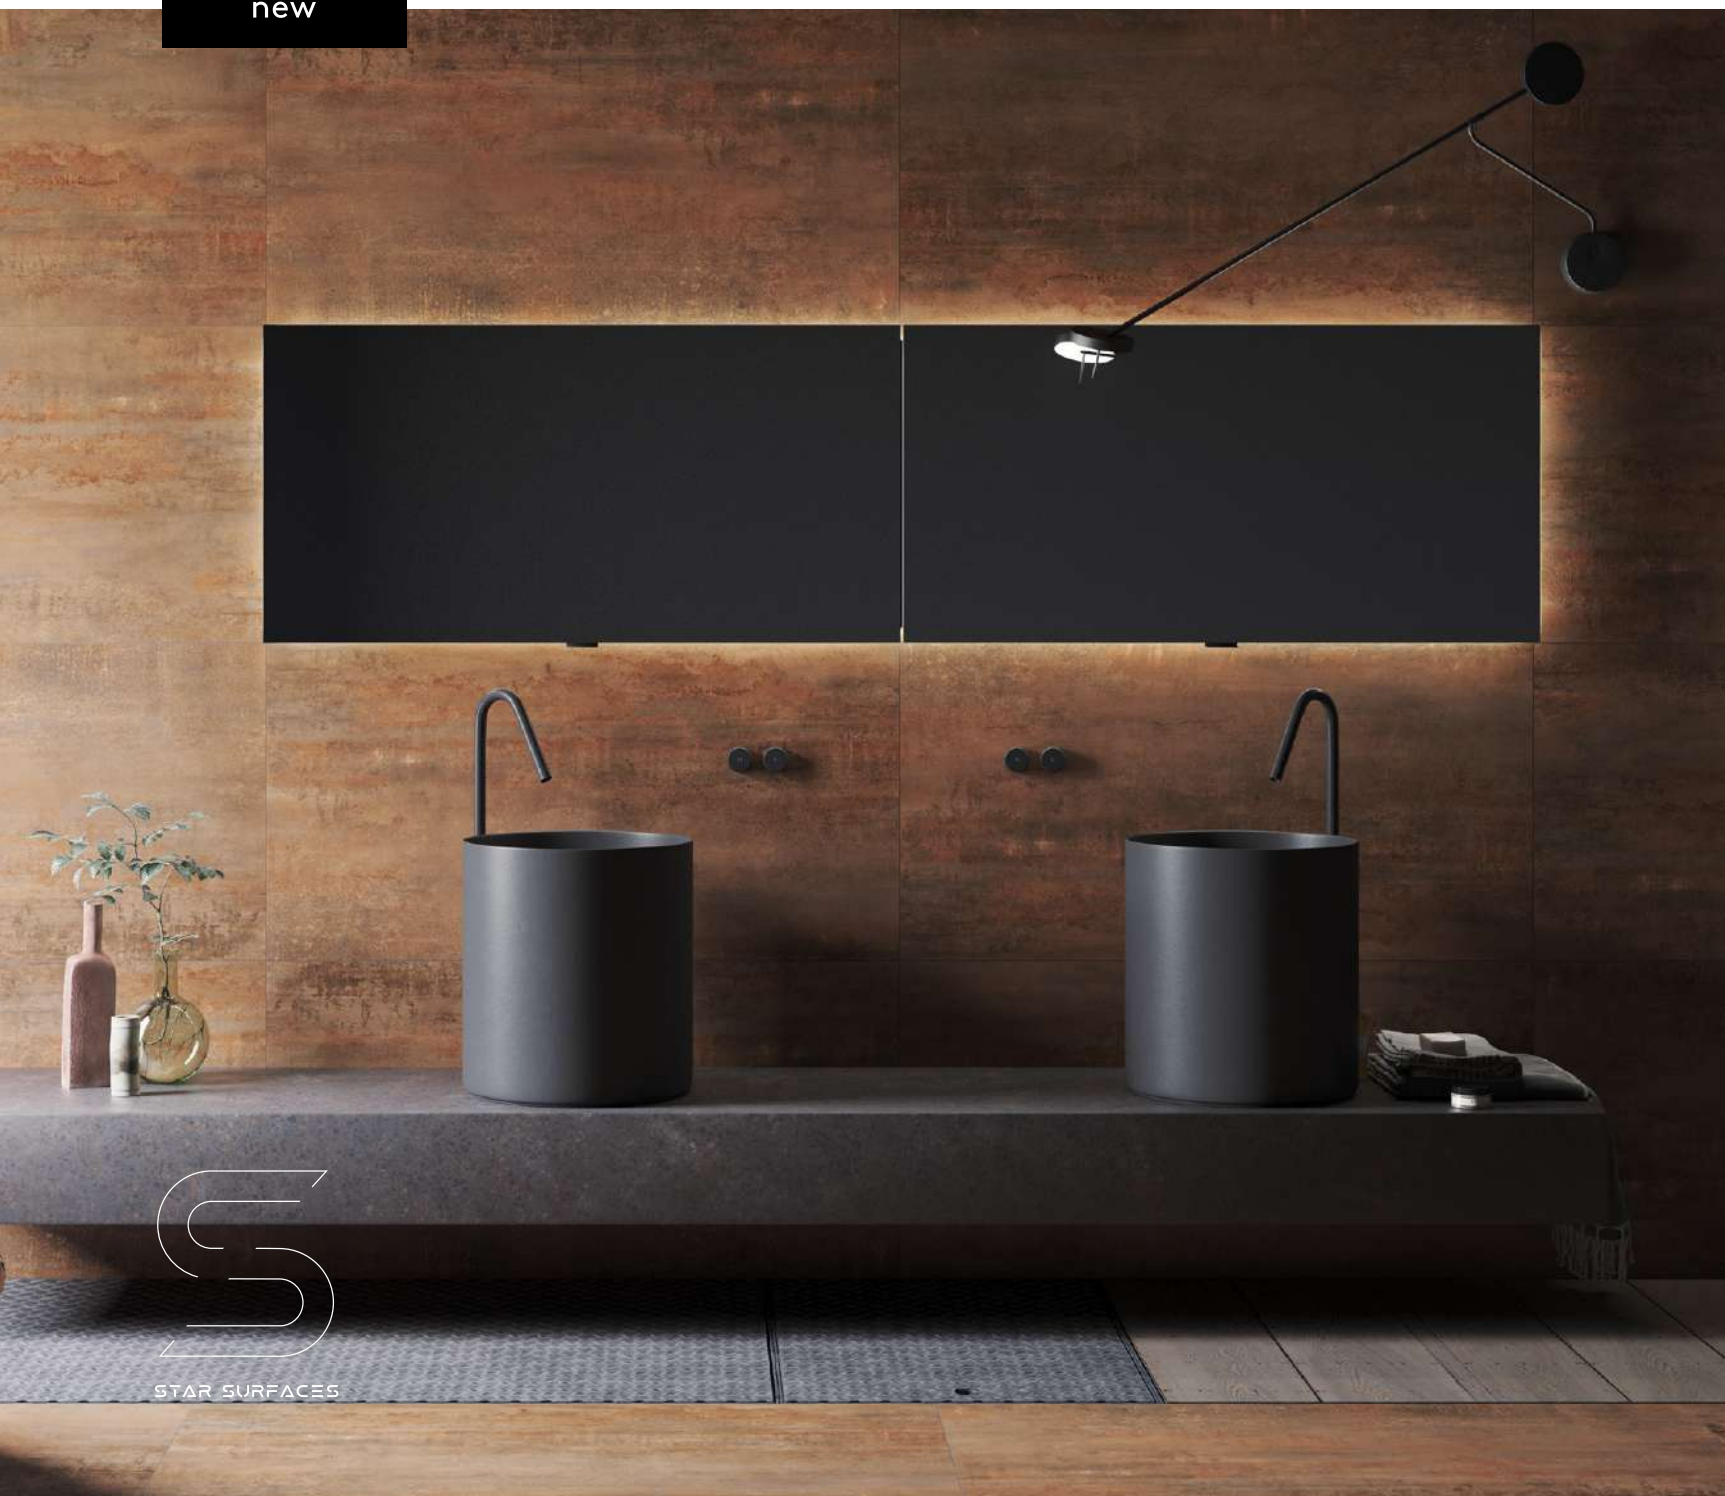

grunge collection

60x120/24"x48"

new

60x120/24"x48" rectified

/inspired by/ stone look

collection **formats**

available **colours**

white 60x120/24"x48" rectified