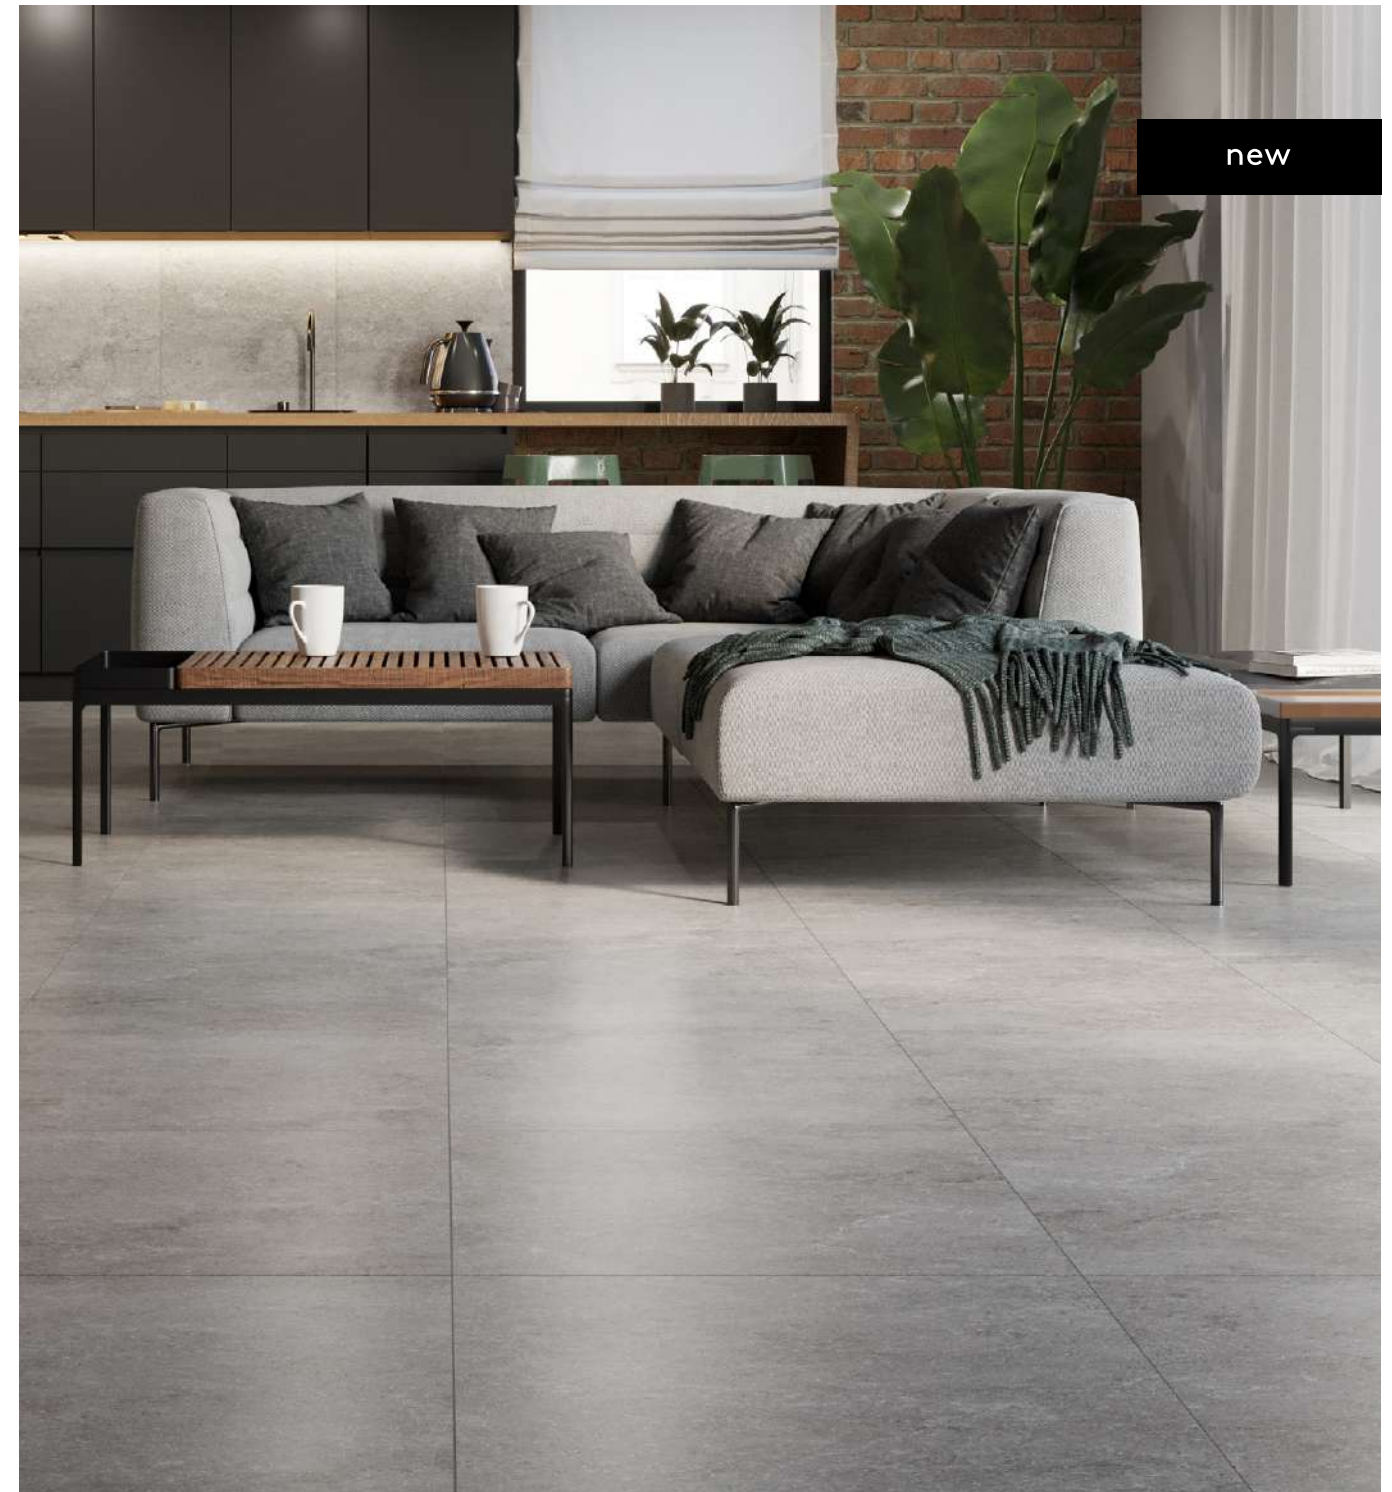

moondust grey 60x60/24"x24" /rectified/

/inspired by/stone look