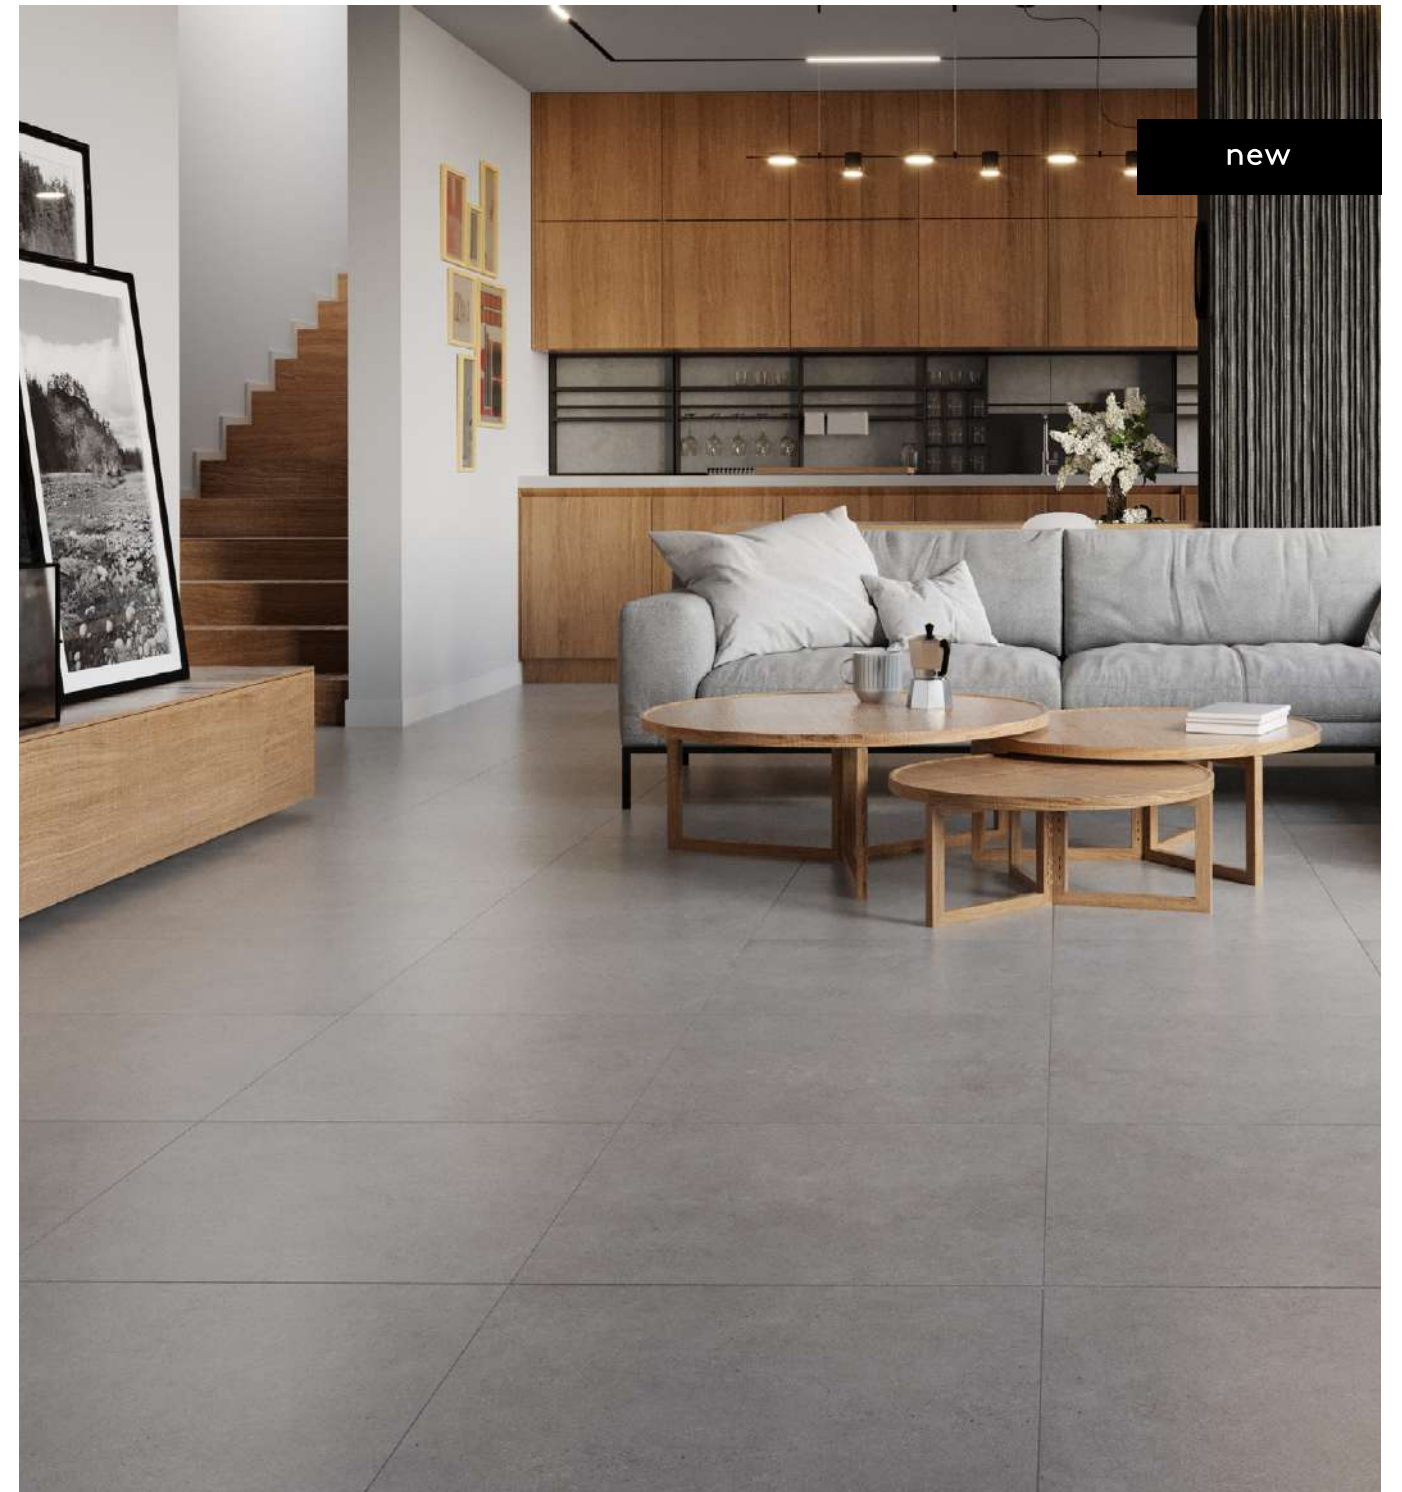

new

genesis 60x60/24"x24" /rectified/