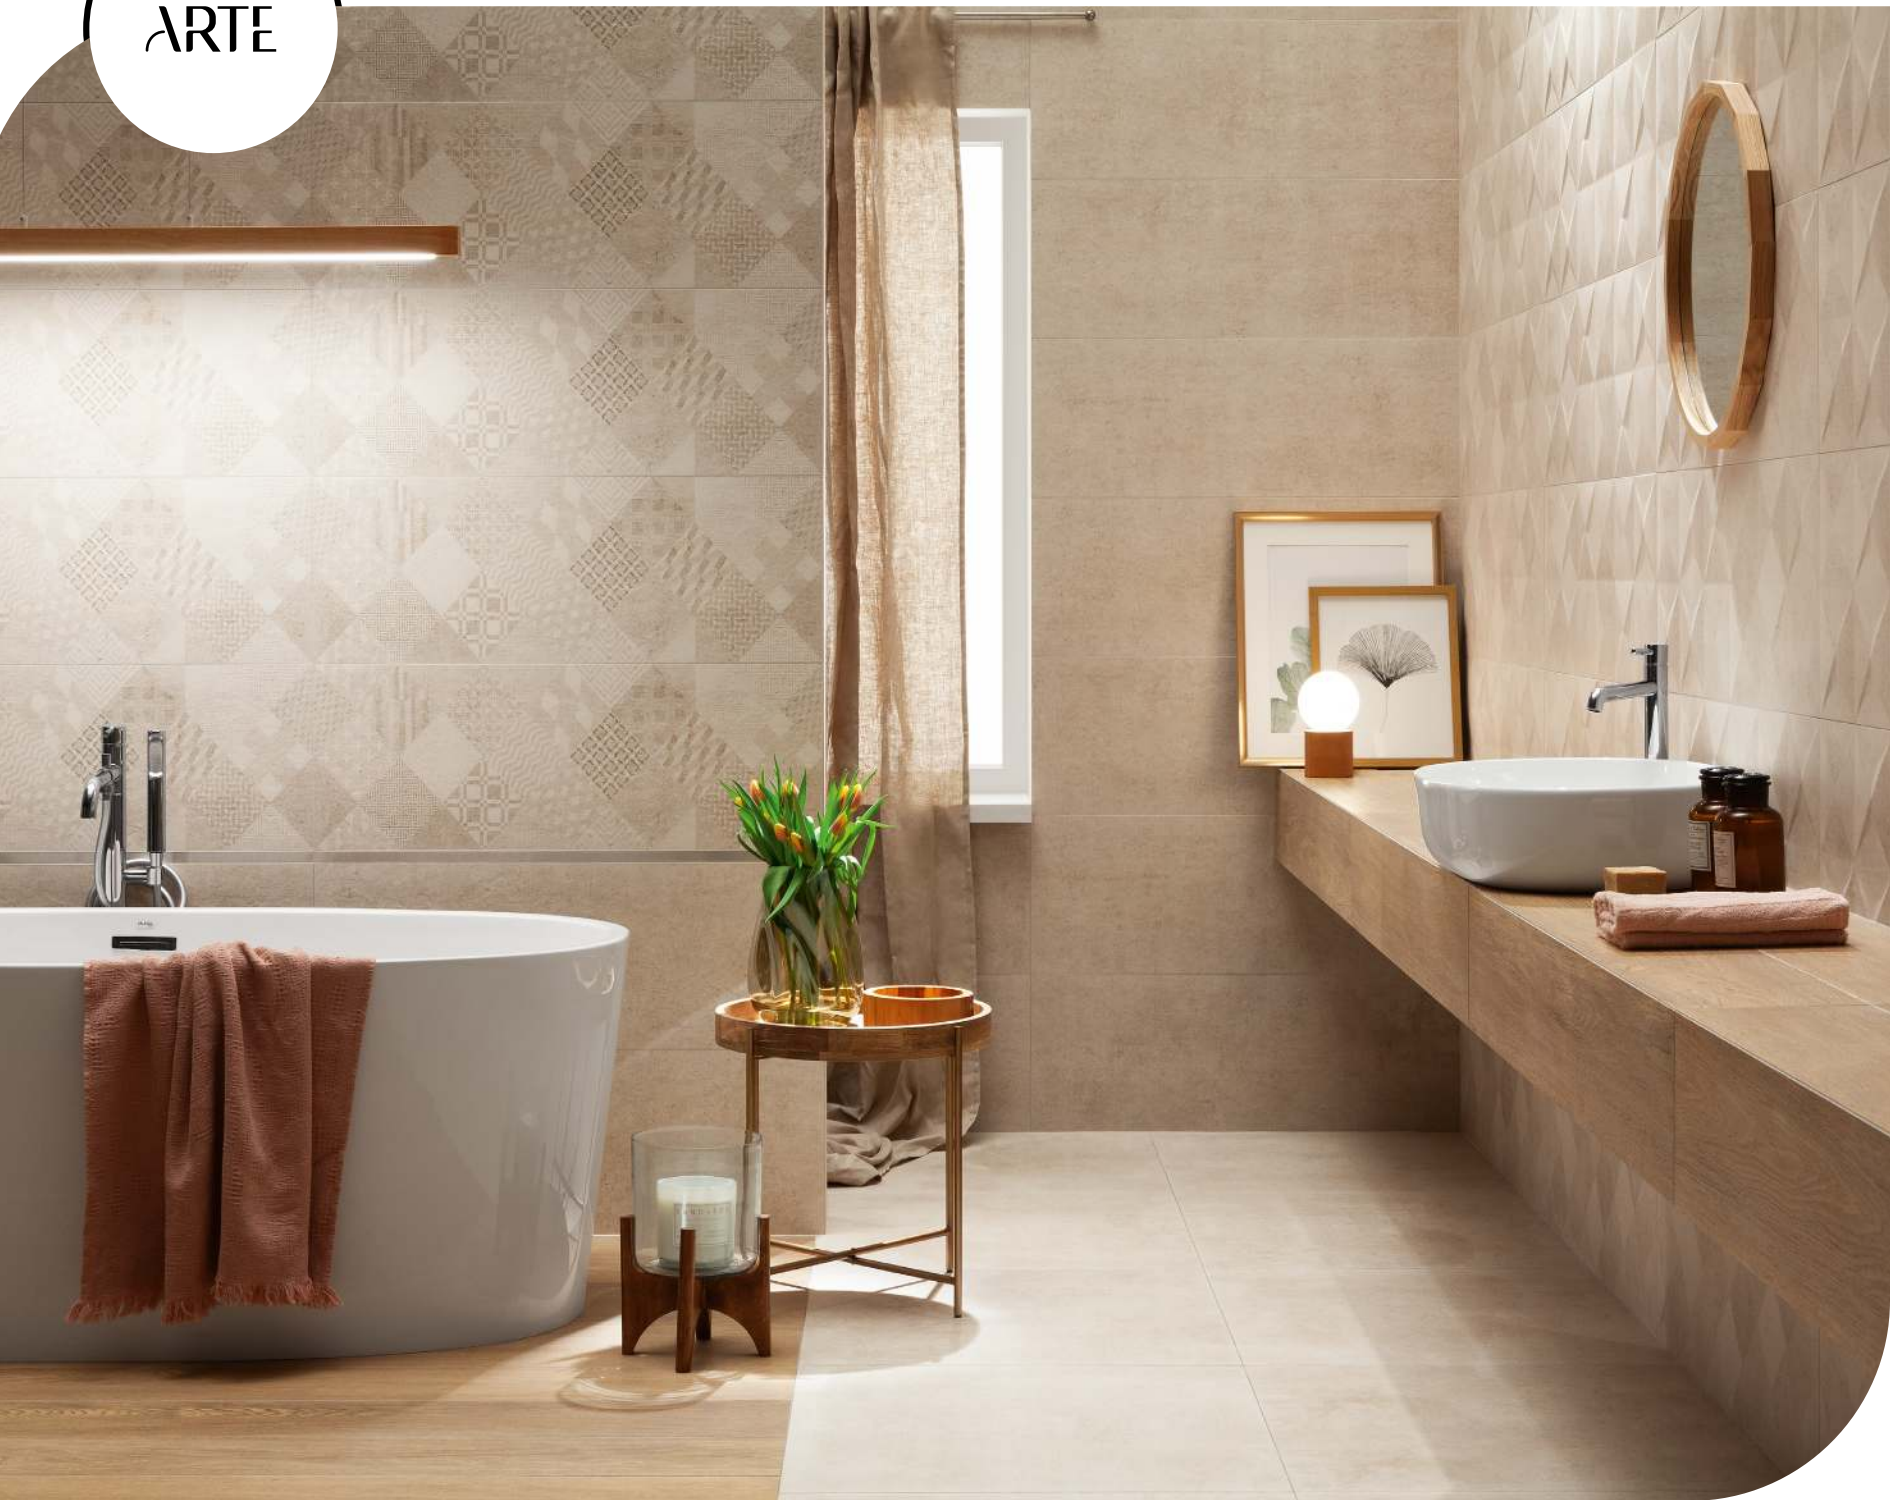

CAVA STR MATT
FLOOR TILE 598×598/8 mm
R * IV R9 1.79 m²