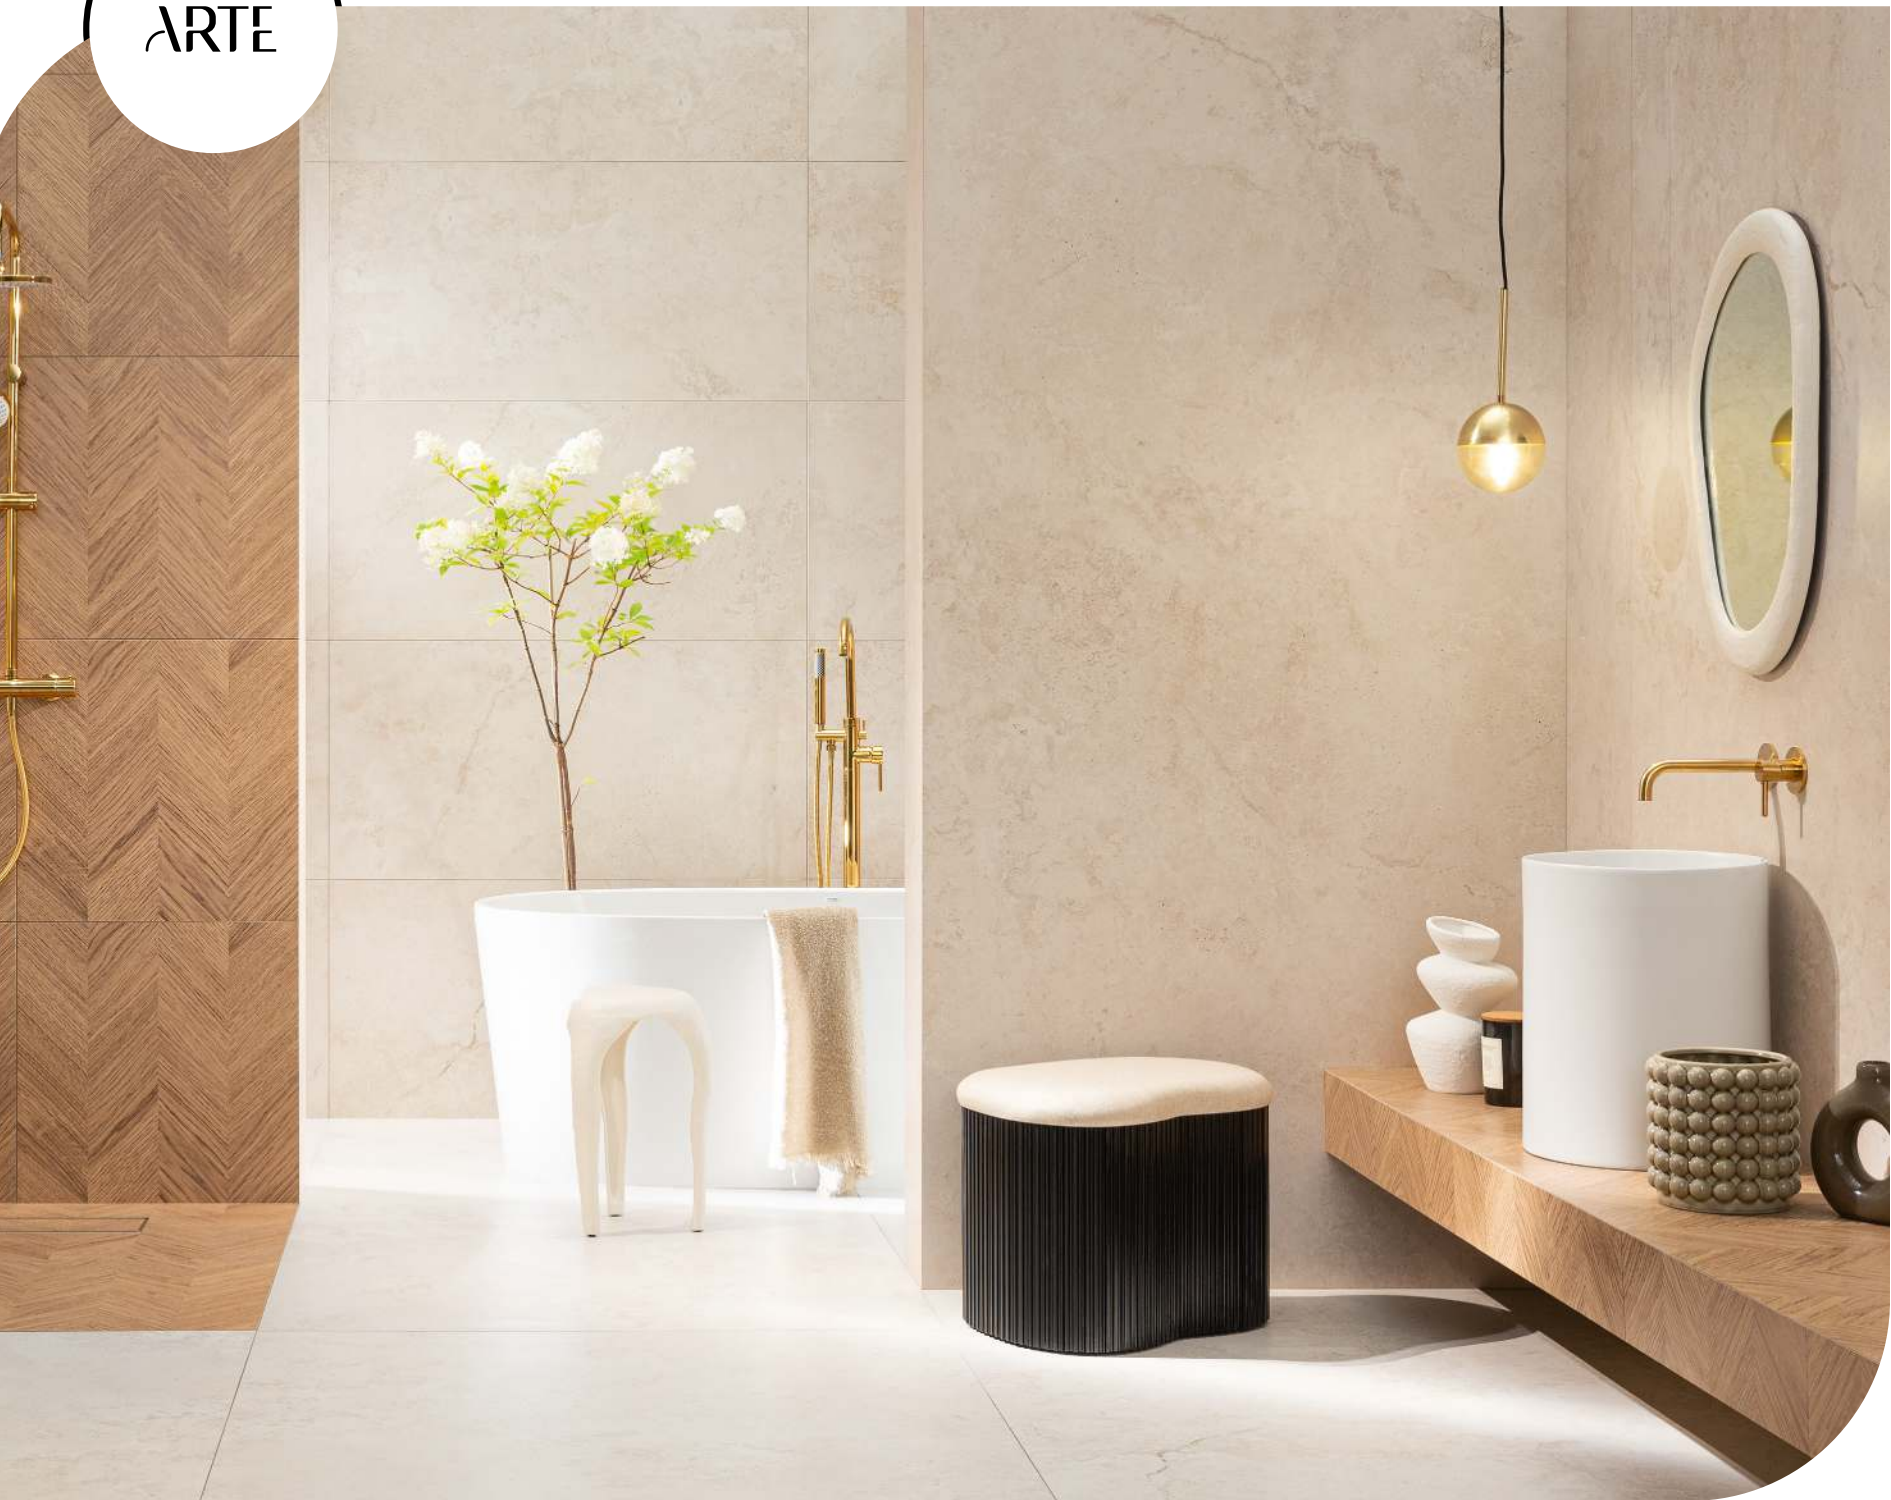

LARGE-FORMAT GRES COLLECTIONS

VALERIE BEIGE