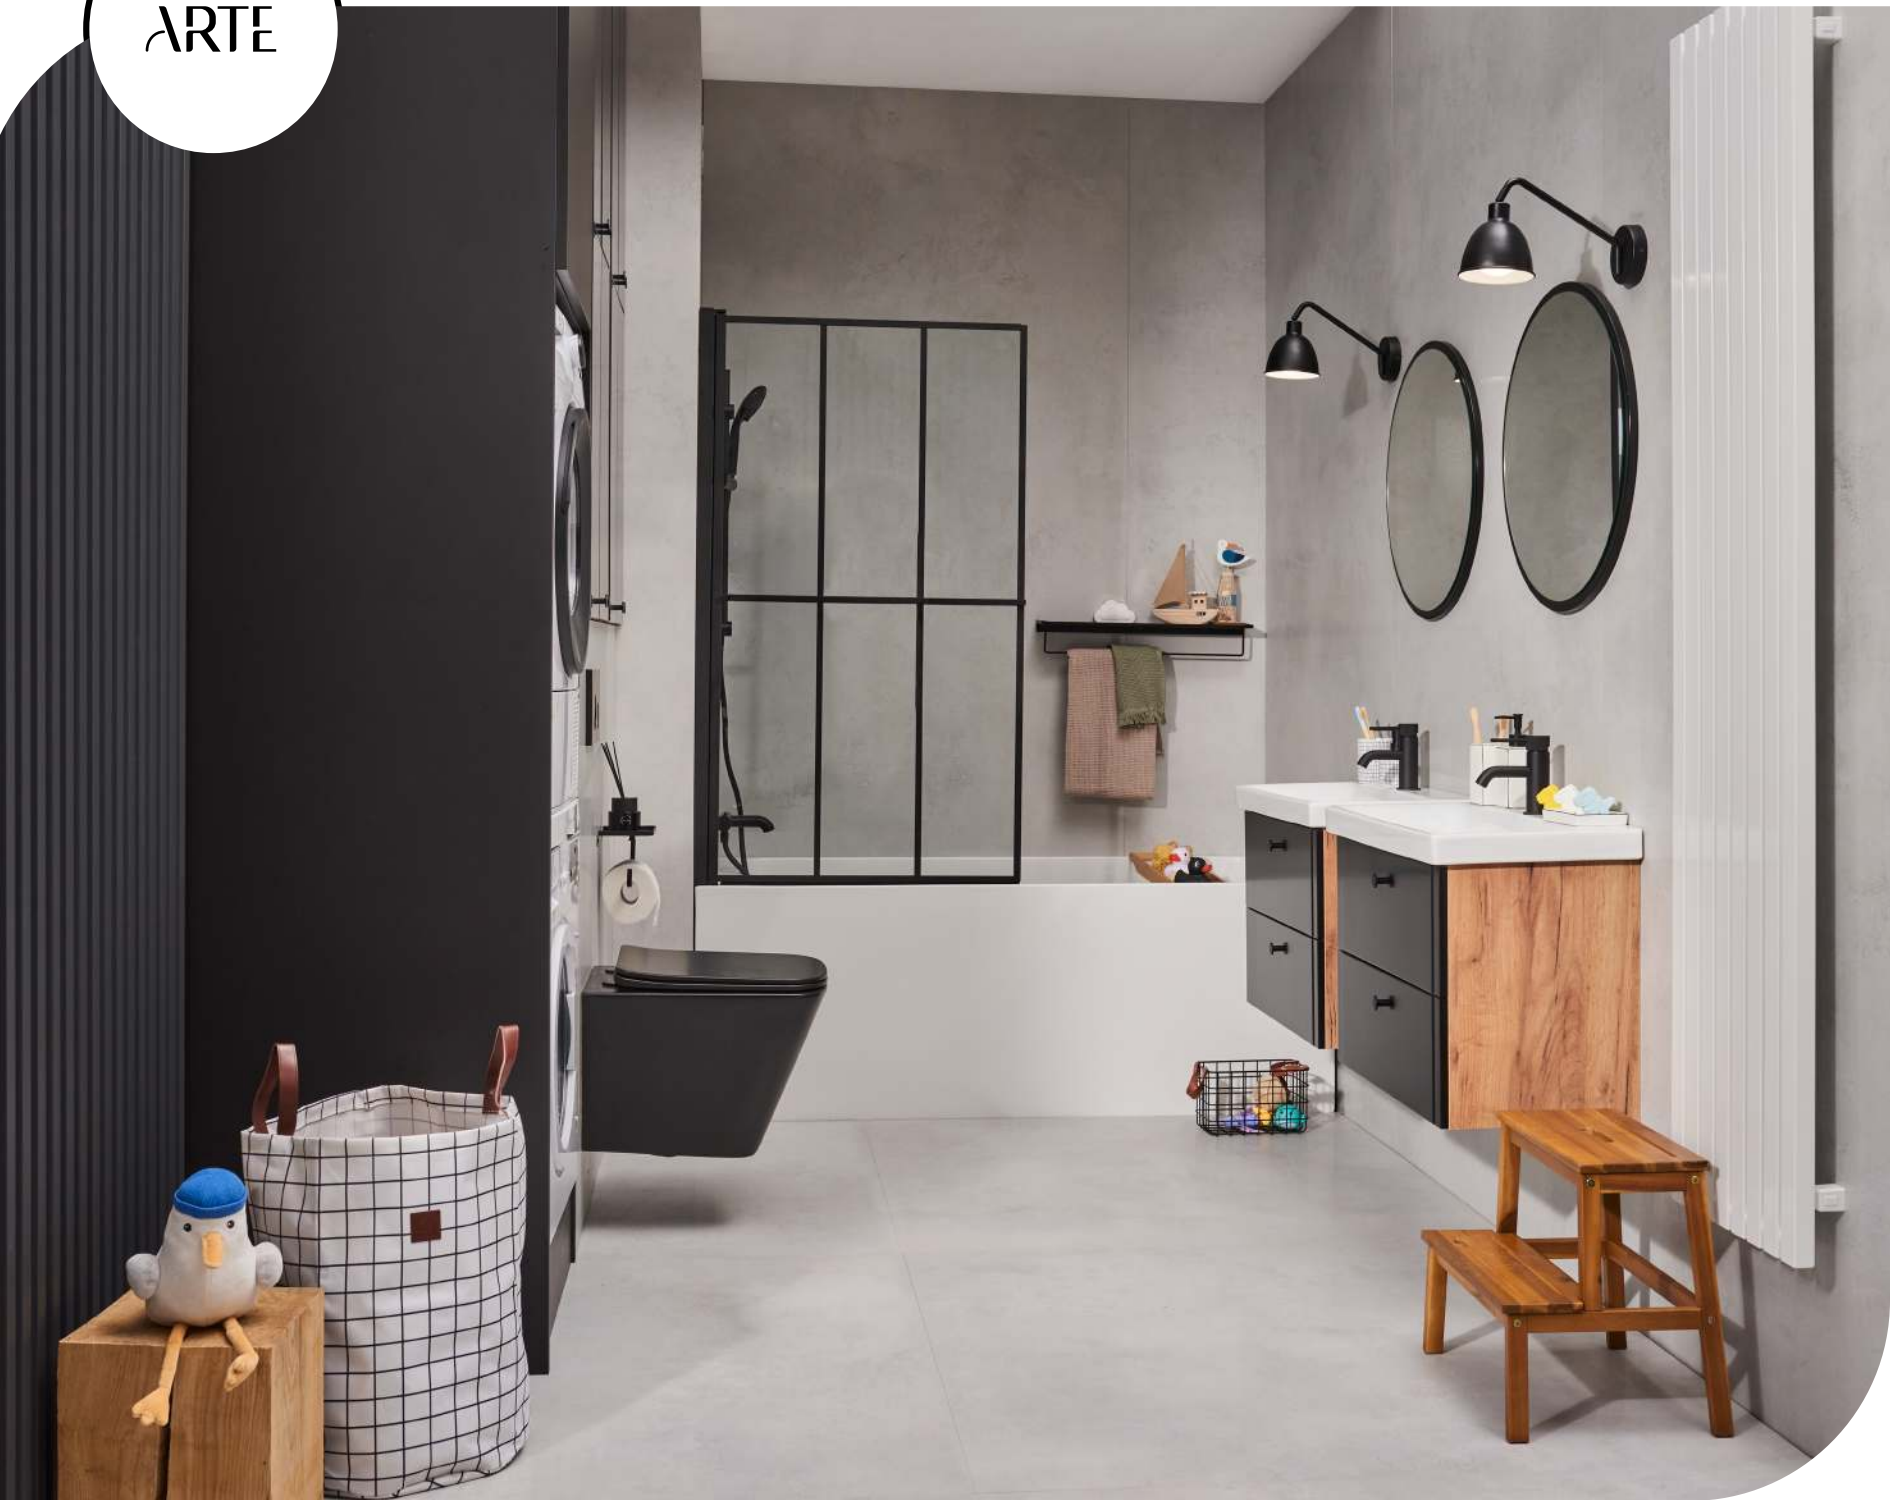

GRES TILE 1198x598/8 mm
 [R] * [IV] R9 [] 1.43 m²

NAKANO WHITE LAPPATO

GRES TILE 1198x1198/6 mm
 [R] * [IV] R9 [] 2.88 m²

NAKANO WHITE LAPPATO

GRES TILE 598x598/8 mm
 [R] * [IV] R9 [] 1.79 m²

LARGE-FORMAT GRES COLLECTIONS