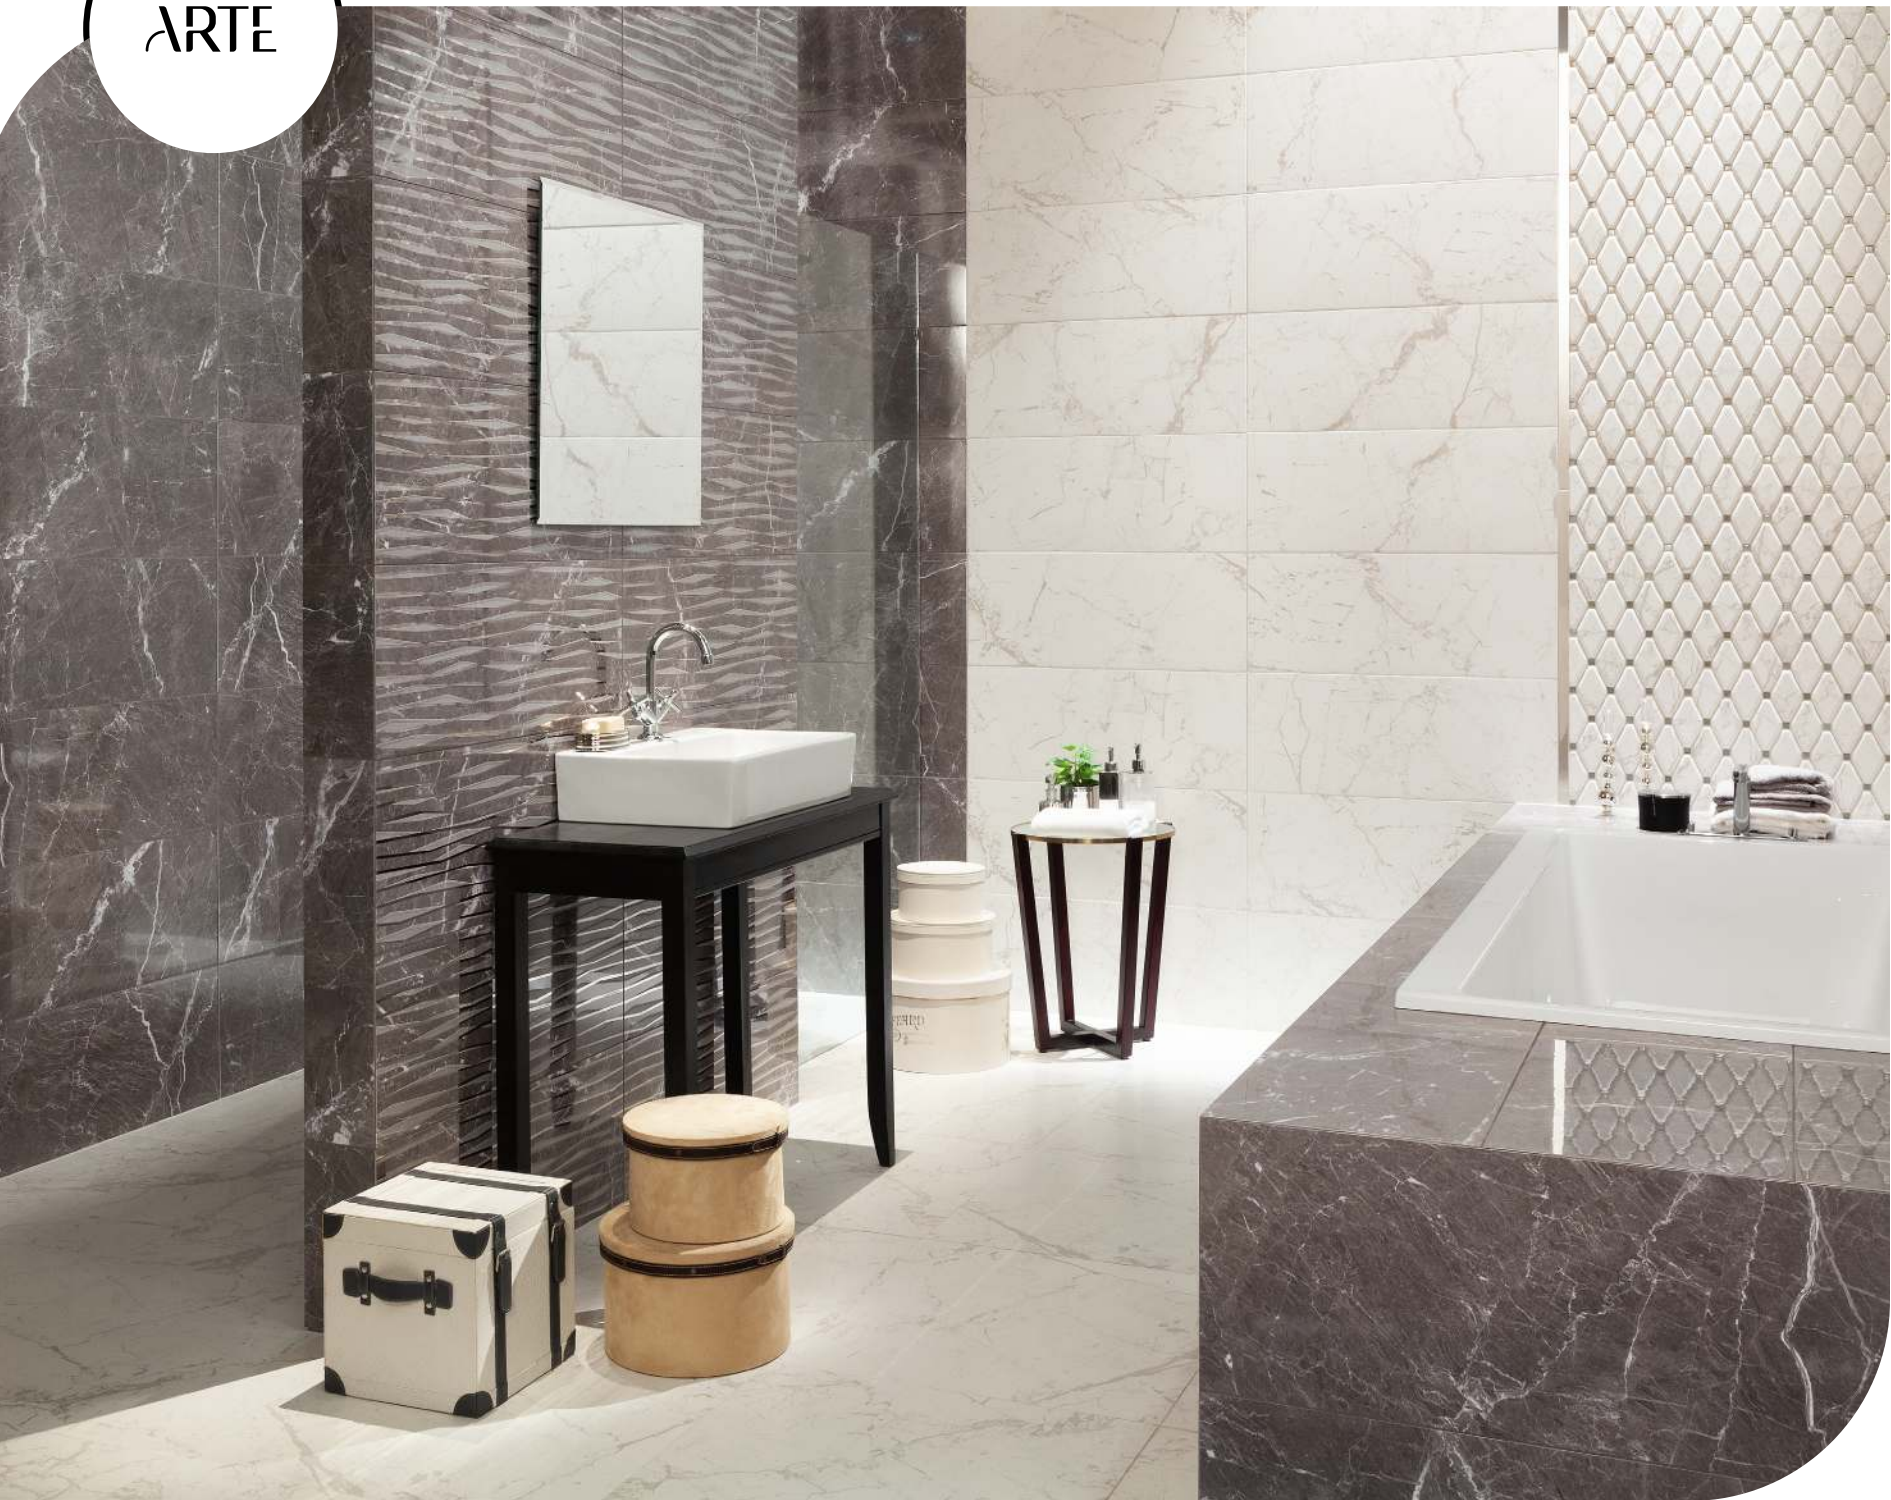

STEEL 18 GLOSS

WALL STRIP 748×23/10 mm

📦 18 pcs.