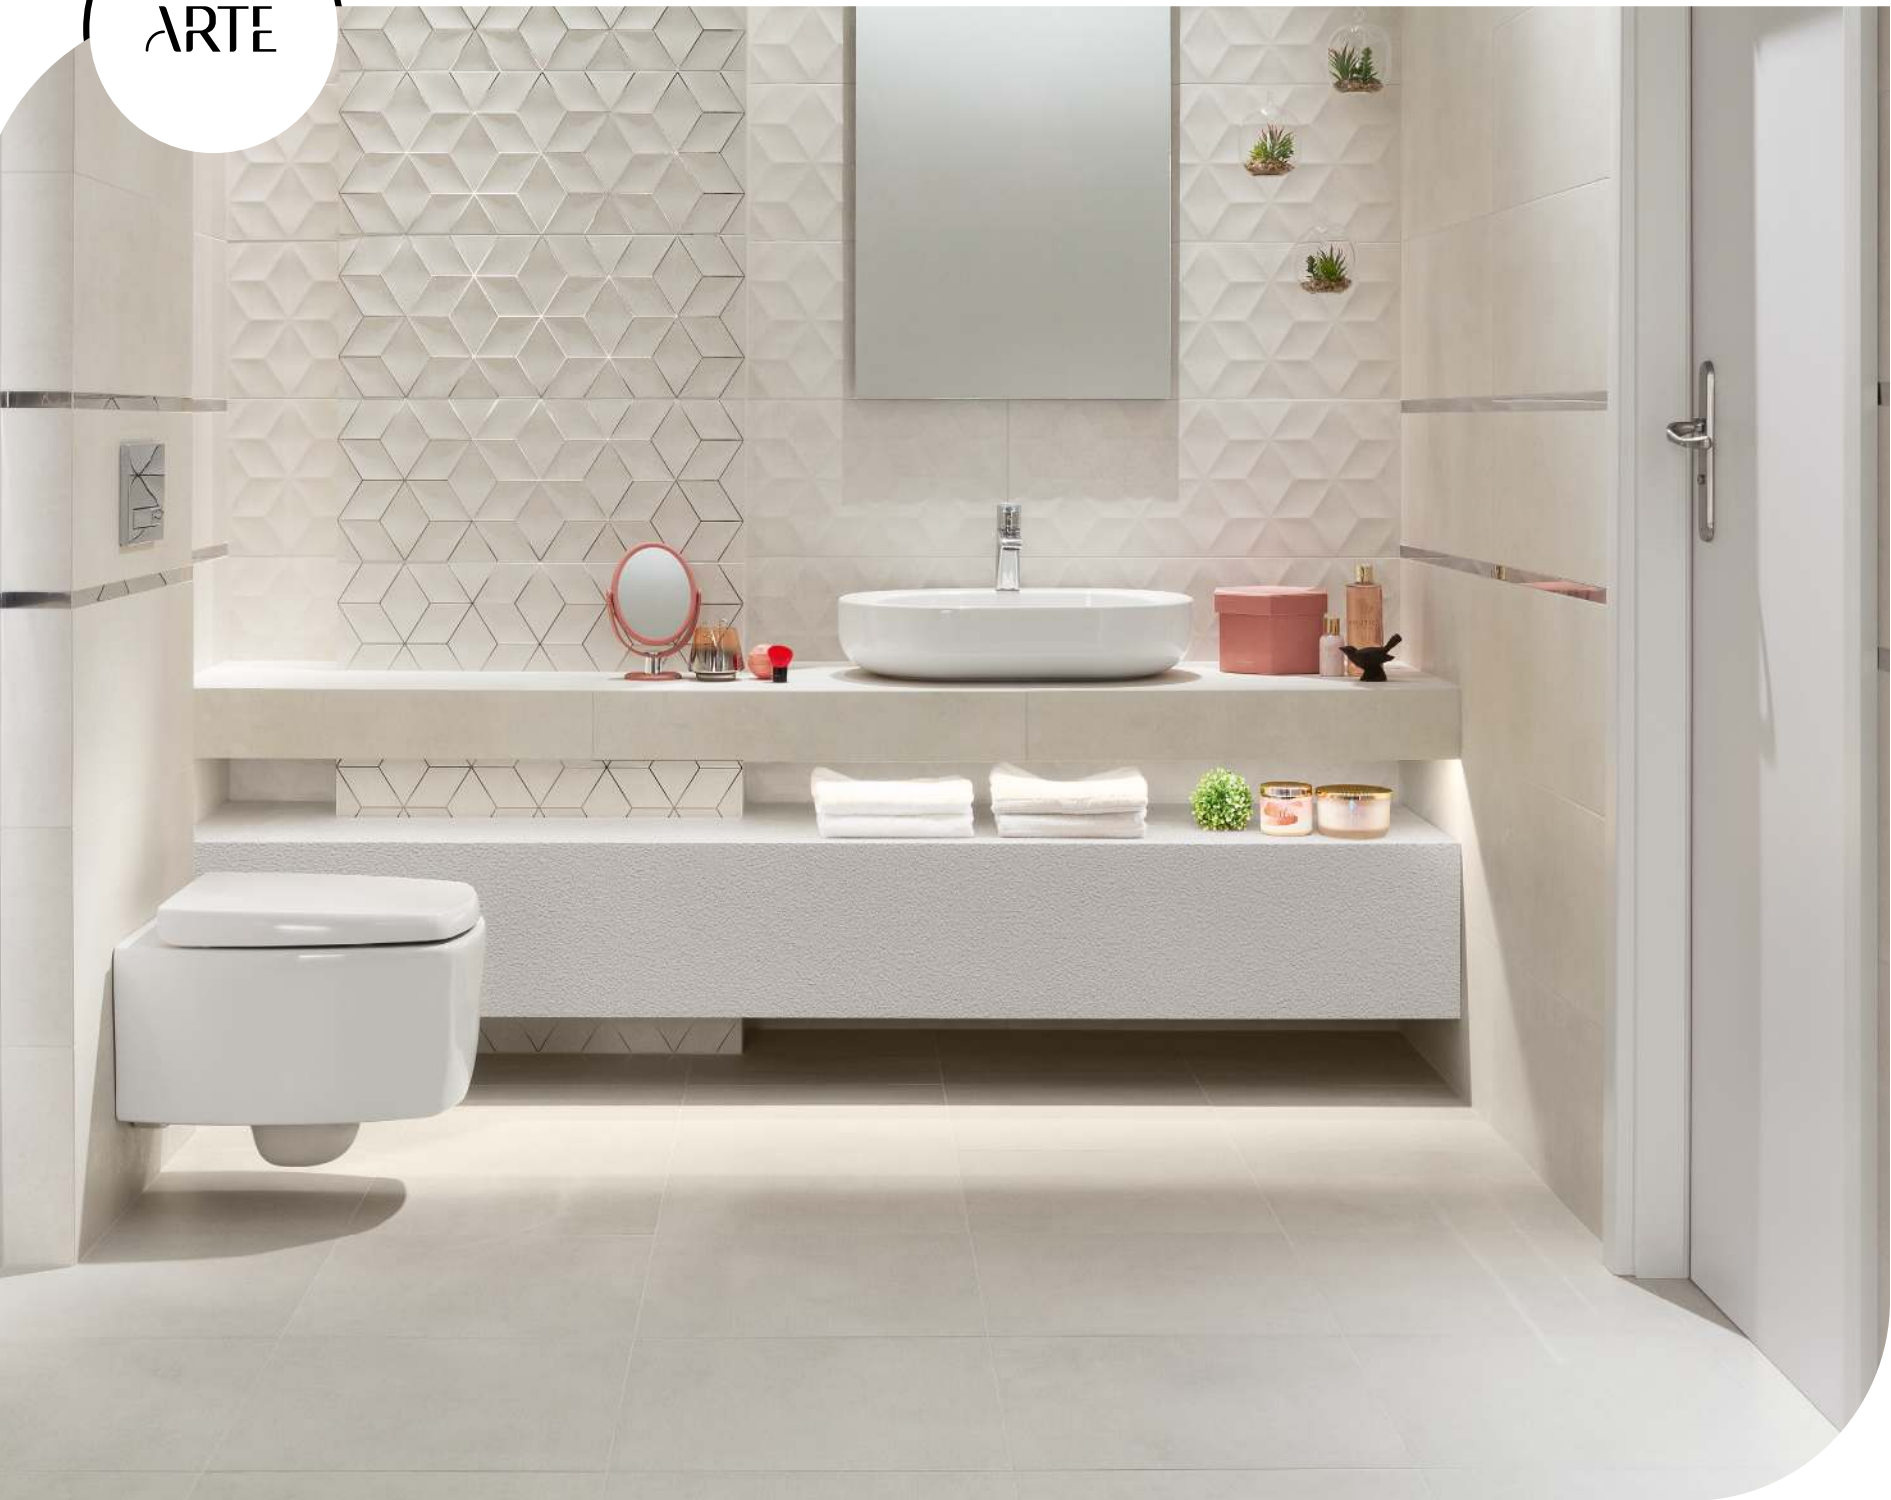

STEEL 18 GLOSS

WALL STRIP 748×23/10 mm

📦 18 pcs.

GRIGIA GREY MATT

WALL TILE 748×298/10 mm

📦 1,34 m²

GRIGIA GREY HEX STR MATT

WALL TILE 748×298/10 mm

📦 1,34 m²