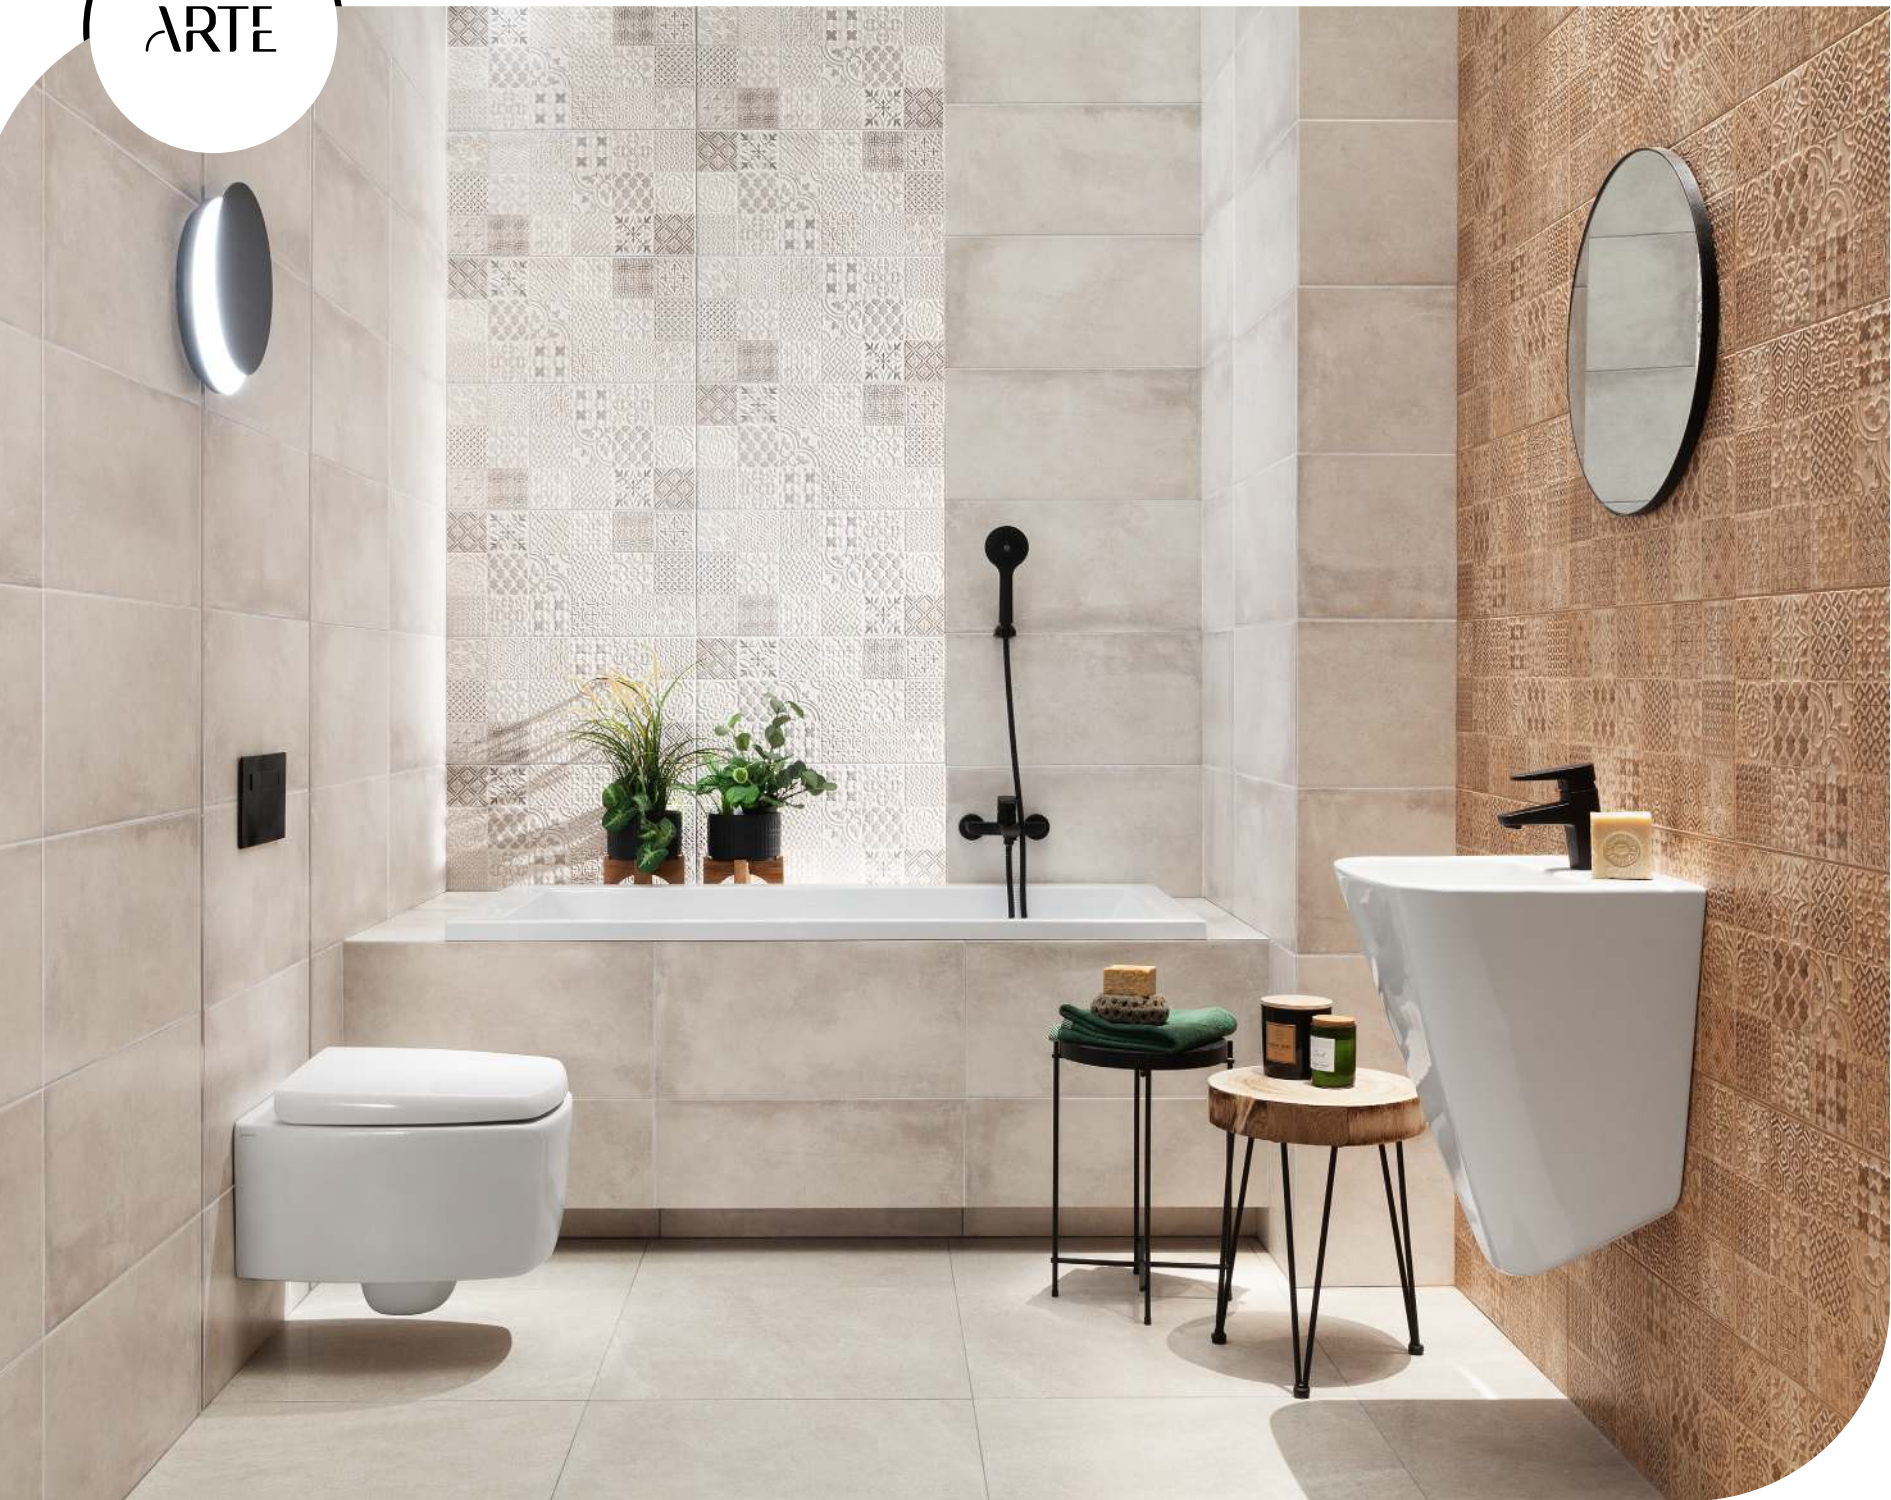

WALL TILE 608×308/10 mm

📦 1.12 m²

WALL TILE 608×308/10 mm

📦 1.12 m²

WALL TILE 608×308/10 mm

📦 1.12 m²

WALL TILE 608×308/10 mm

📦 1.12 m²