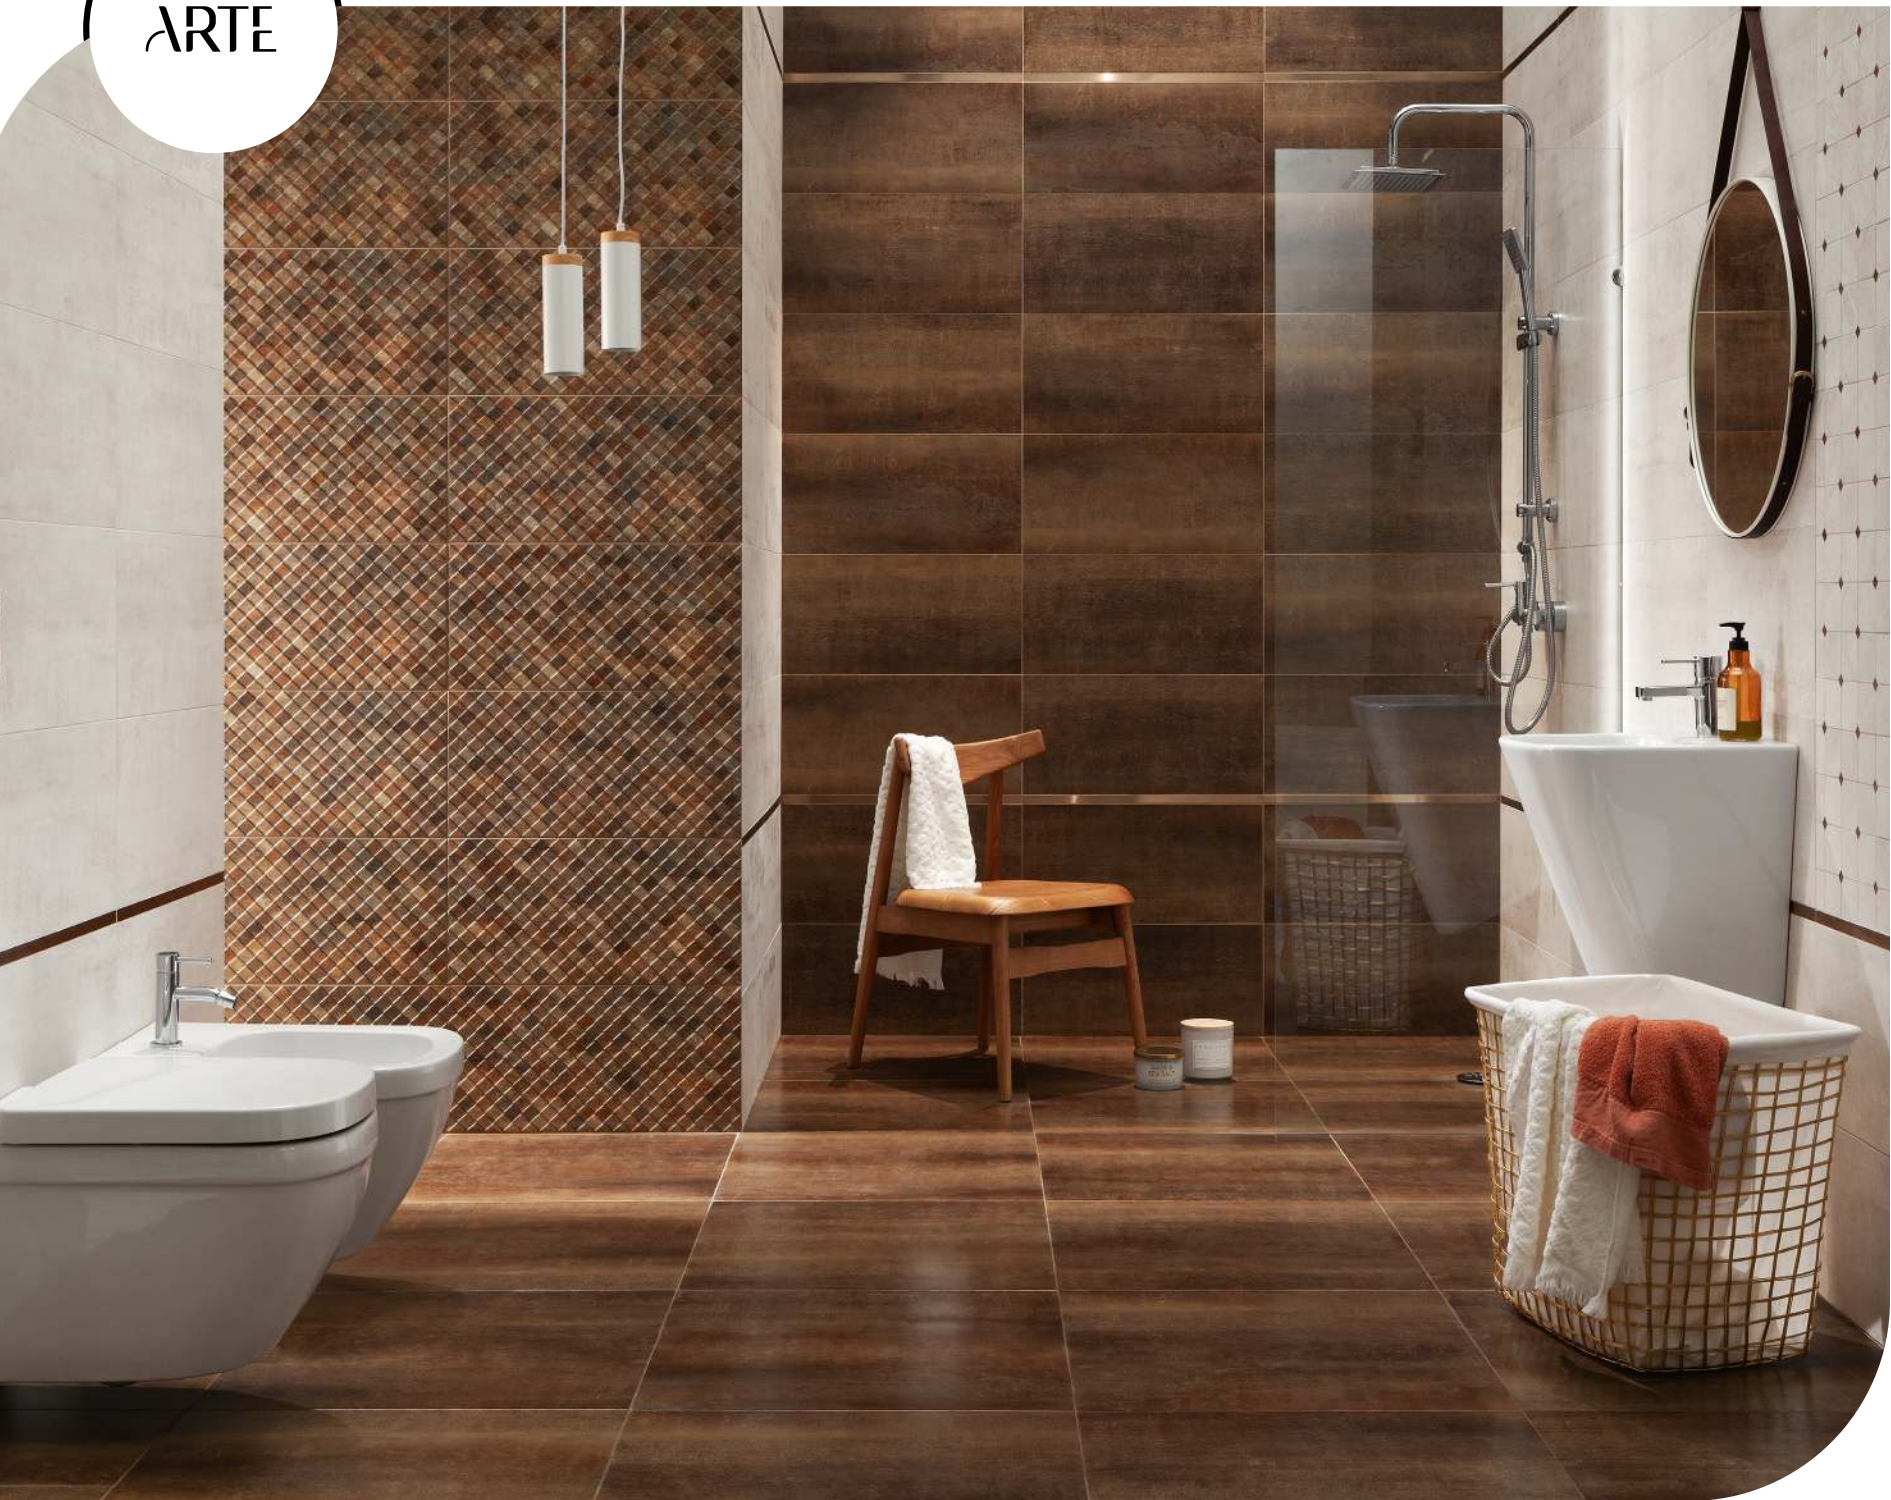

WALL TILE 598×298/10 mm

R 1,07 m²

WALL MOSAIC 298×298/10 mm

9 pcs.

WALL TILE 598×298/10 mm

R 1,07 m²

WALL STRIP 598×20/10 mm

20 pcs.

WALL DECOR 598×298/8 mm

R 6 pcs.