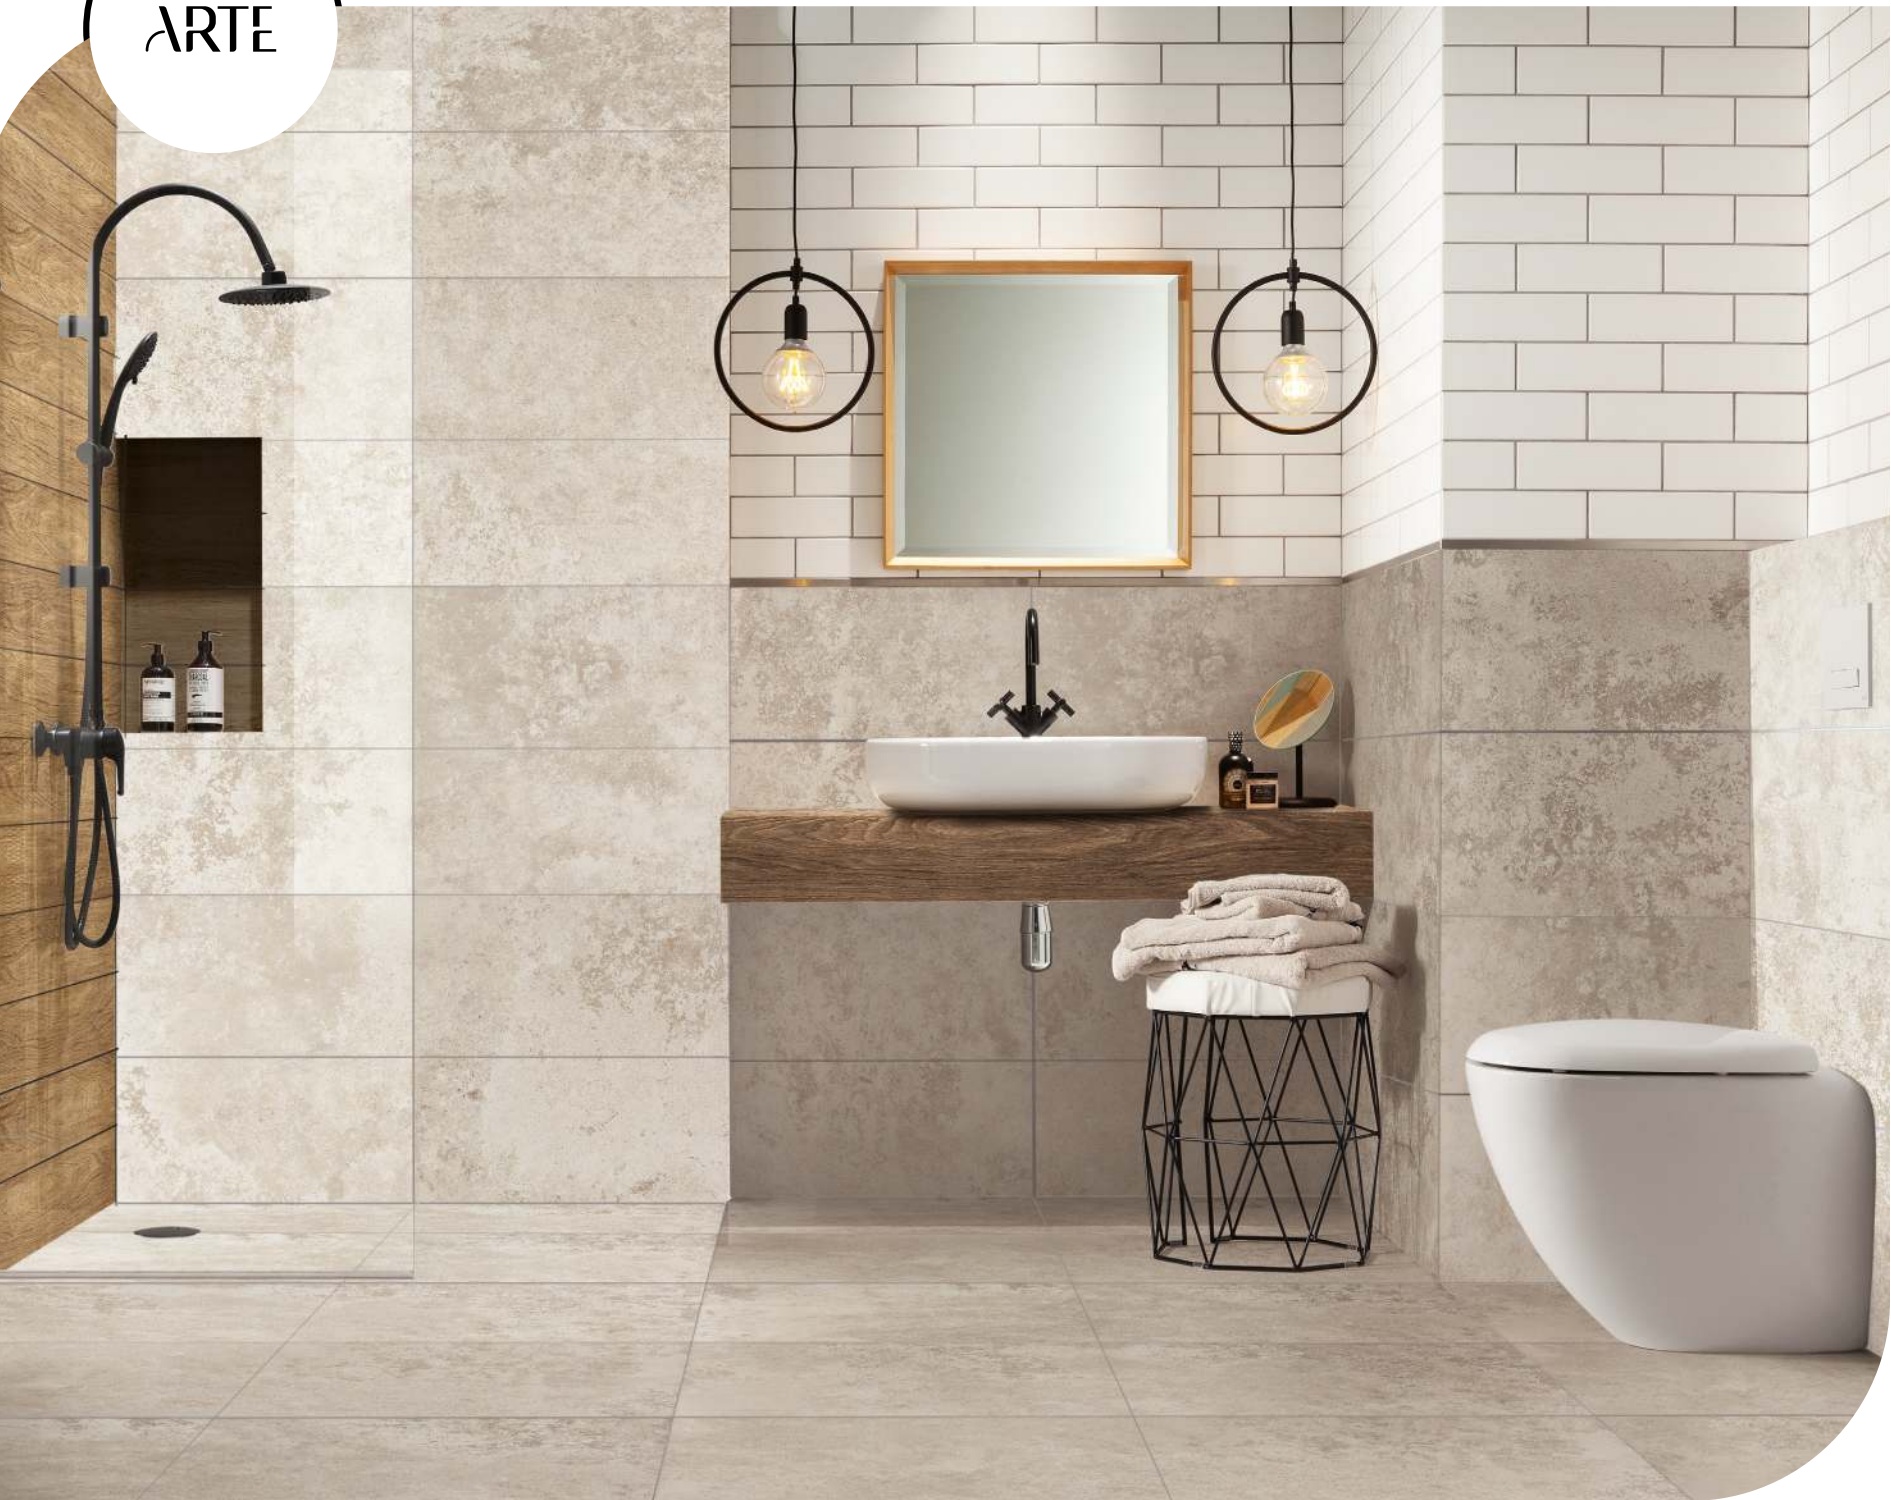

NEUTRAL BEIGE MATT
 FLOOR TILE 598×298/8 mm
 R * Q IV R9 1.43 m²

NEUTRAL BEIGE MATT
 STEP TILE 598×298/8 mm
 R * Q IV R9 1.43 m²

NEUTRAL BEIGE MATT
 WALL TILE 598×298/10 mm
 R 1.07 m²

NEUTRAL GRAPHITE MATT
 FLOOR TILE 598×298/8 mm
 R * Q III R9 1.43 m²