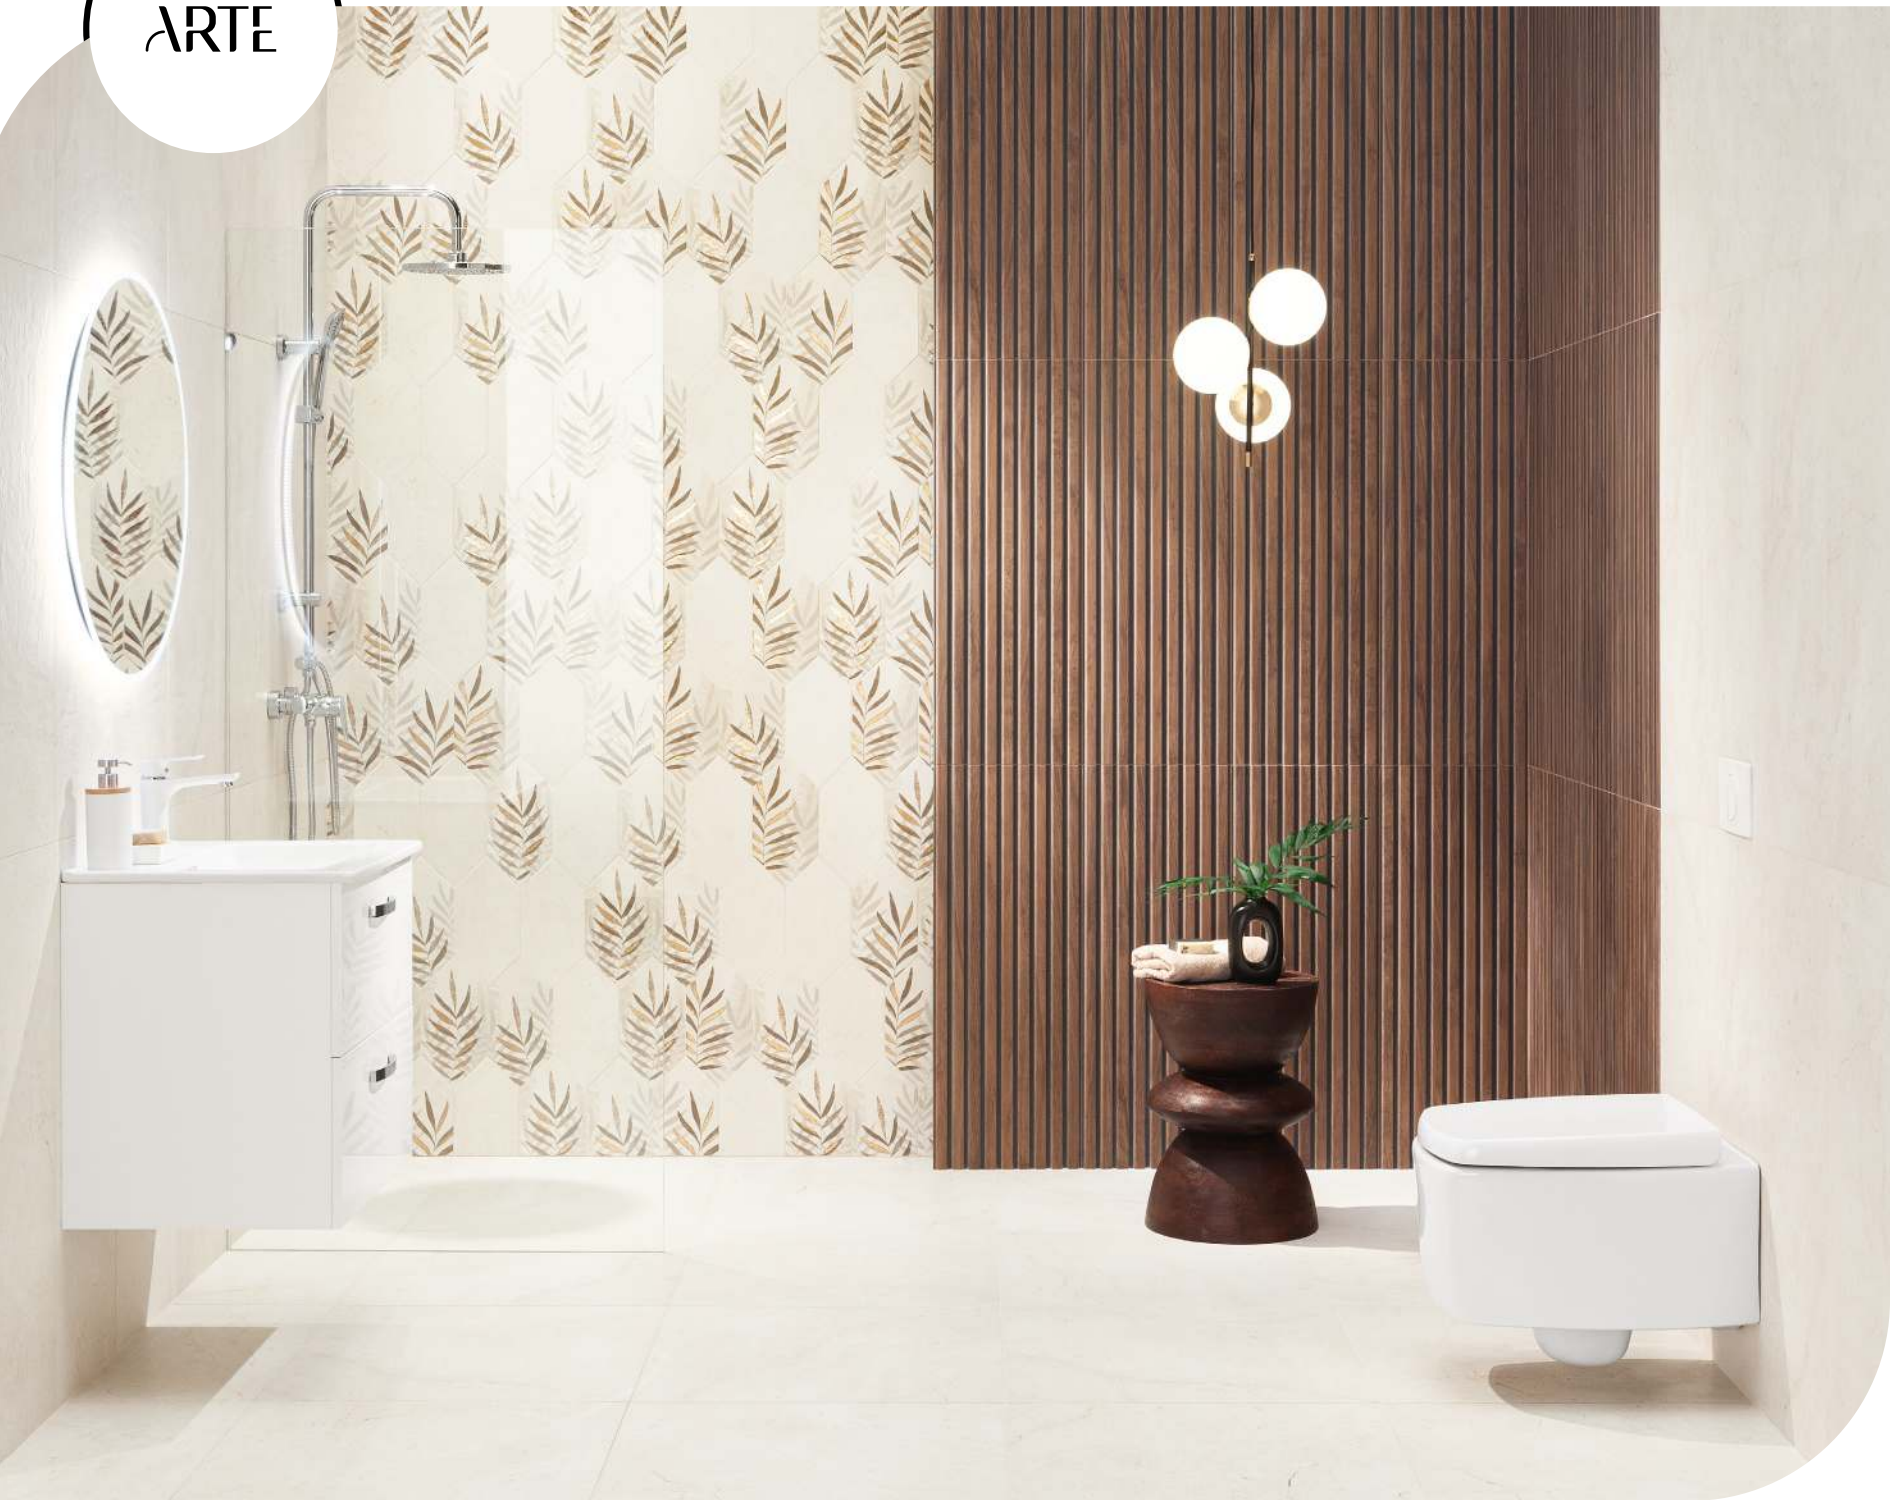

R **R9** 1,79 m²

SABAUDIA WHITE

WALL MOSAIC 210×190/15 mm

12 pcs.

SABAUDIA MATT + GLOSS

WALL MOSAIC 221×192/10 mm

9 pcs.

VENTURA IVORY FORM MATT