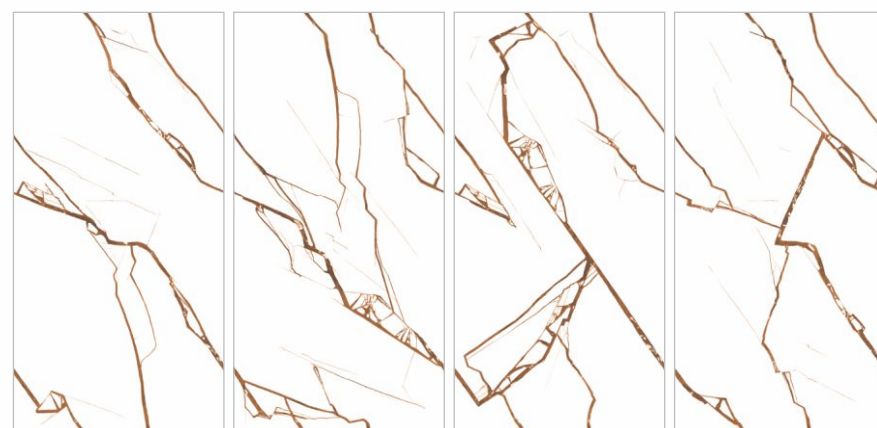

Random 5

 Random Design

The Design remains  
**SEAMLESS**

Random 4

DINAR BEIGE

**infinia**  
600x1200MM

**HOOF BROWN**

Random 4