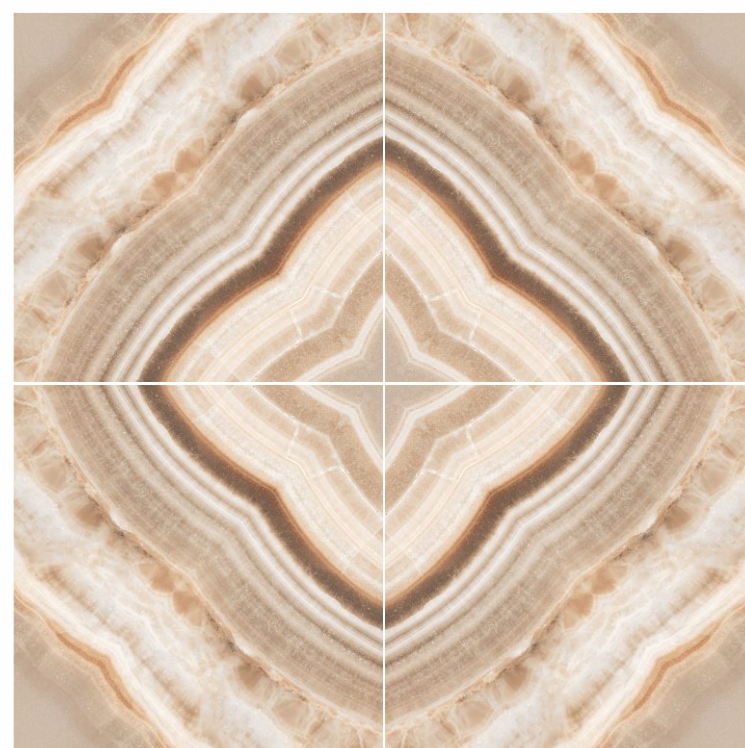

LUCAS\*

RAFFAELLO\*

**\*LAYOUT IN BOOKMATCH**  
(We recommend fixing bookmatch with spacers)

**POLISHED**  
600x600MM

**BOOKMATCH**  
600x600MM

SPLENDOUR\*

EVALIA BROWN\*

JAZZ AZUL\*