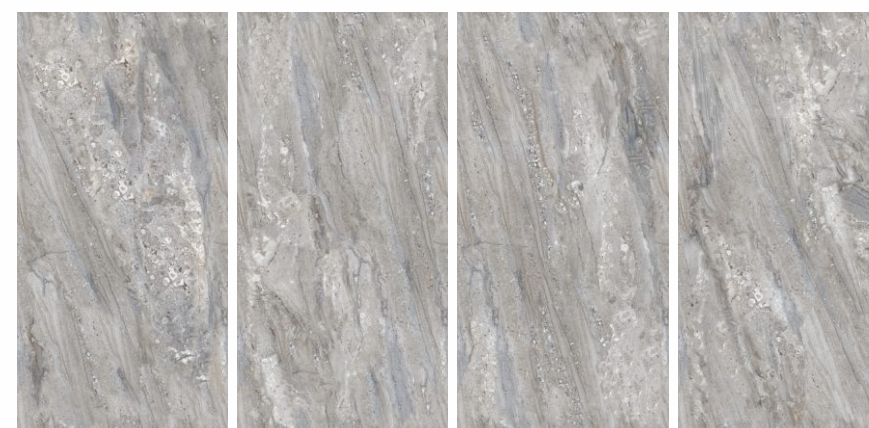

infinia
600x1200MM

The Design remains
SEAMLESS

Random 5