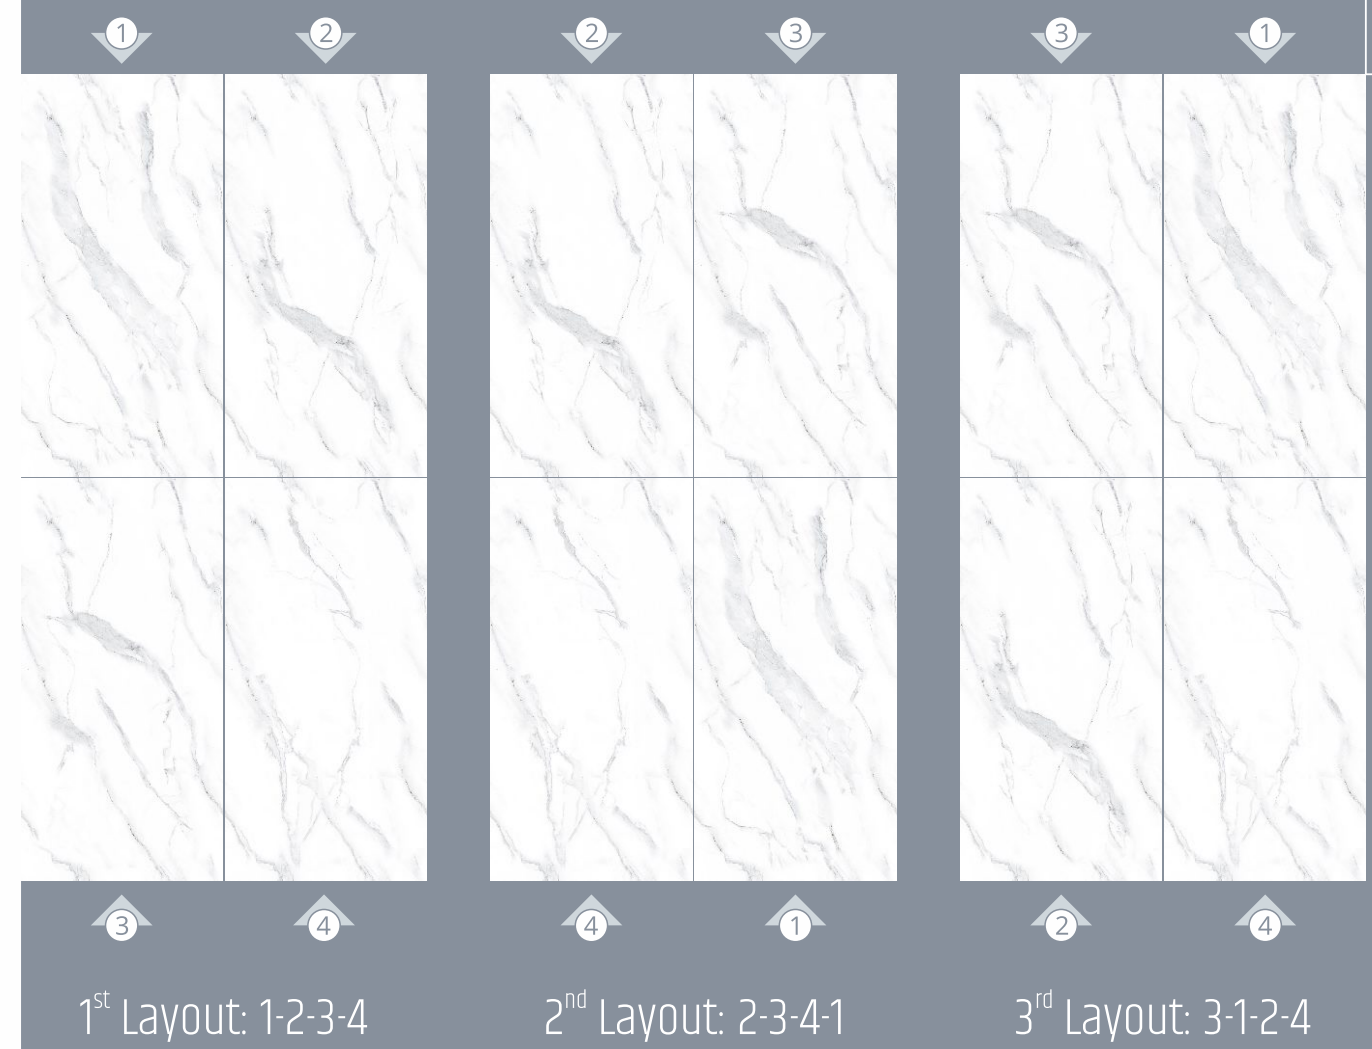

infinia
600x1200MM

1st TIME, THE SPACE LOOKS **SEAMLESS**
EVEN WITH **RANDOM FACES**

An Infinite Example

LARGE AREA APPLICATION

What is **INFINIA**

A novel design concept where design graphic can be fixed in any sequential pattern but would result in a visually seamless design. You have to just follow the arrow on the backside.

1st Layout: 1-2-3-4

2nd Layout: 2-3-4-1

3rd Layout: 3-1-2-4

italica
INNOVATING TRENDS

italica
INNOVATING TRENDS