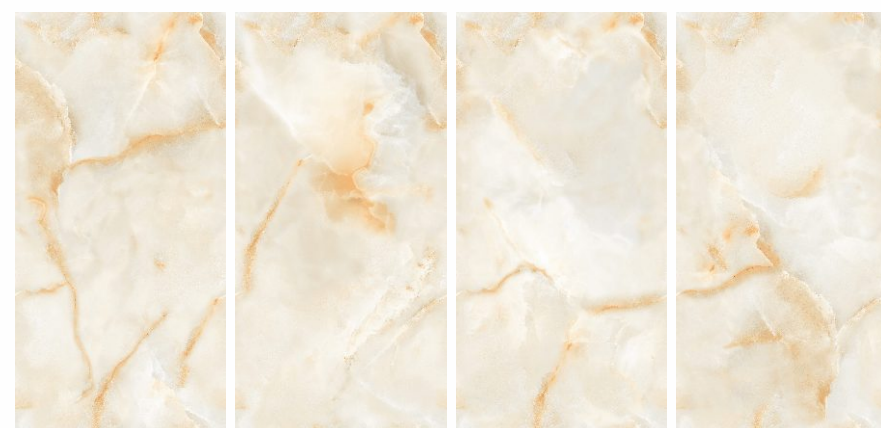

**KALK BIANCO**

Random 5

The Design remains  
**SEAMLESS**

Random 5

**PREEN PEARL**

**infinia**   
600x1200MM

SMOG BEIGE

Random 4