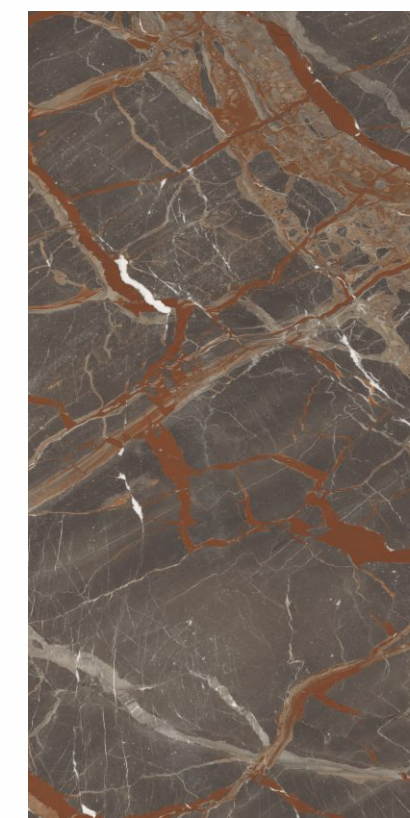

ARLON DUNE *Random 4*