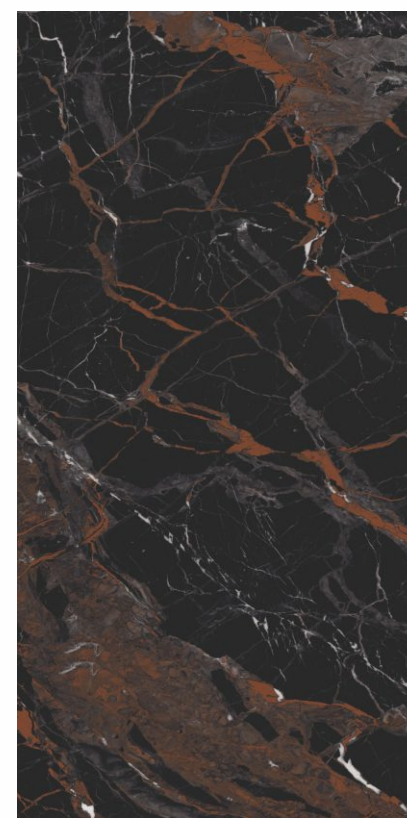

GLAMOUR

600x1200MM

ARLON BROWN *Random 4*