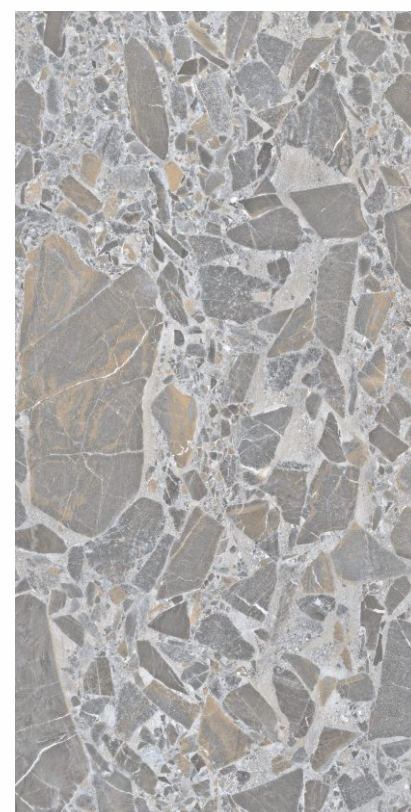

BROKIS GRIS

Random 5