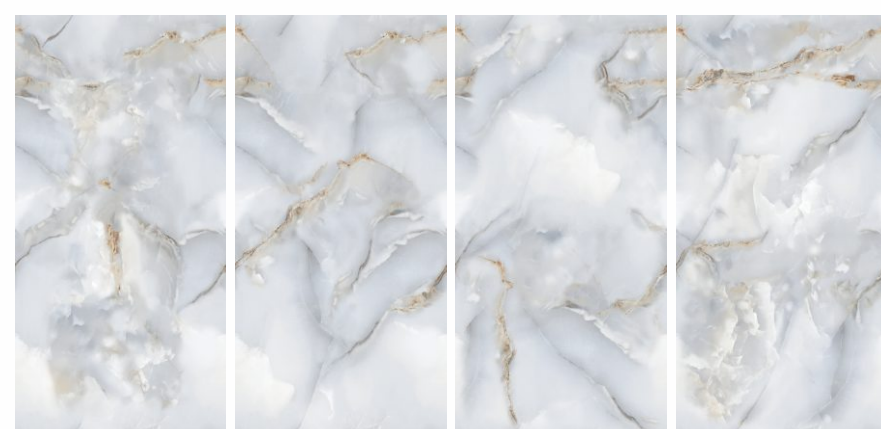

The Design remains  
**SEAMLESS**

**infinia**  
600x1200MM

RILE BIANCO

Random 5

 Random Design

The Design remains  
**SEAMLESS**

Random 3

SABLE BEIGE