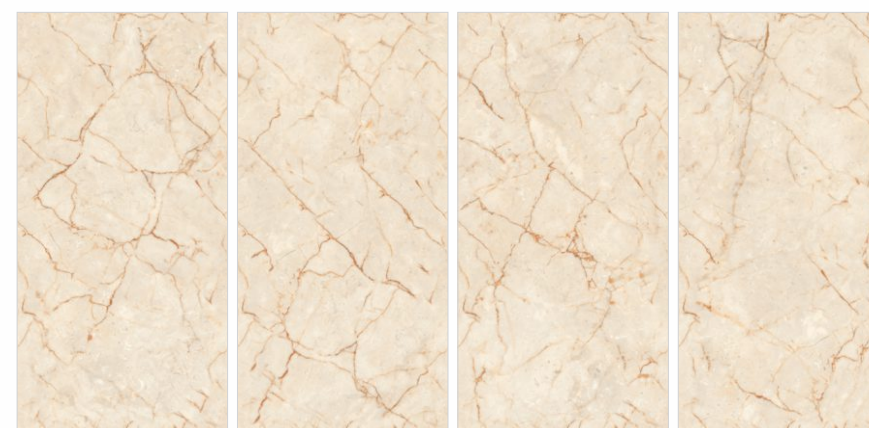

**EGOTISM BROWN**

**infinia**  
600x1200MM

INFINIA-  
FUSION / POLISHED

The Design remains  
**SEAMLESS**

INFINIA-  
FUSION / POLISHED

INFINIA-FUSION

**SANDRO** BEIGE GLIT

Random 5