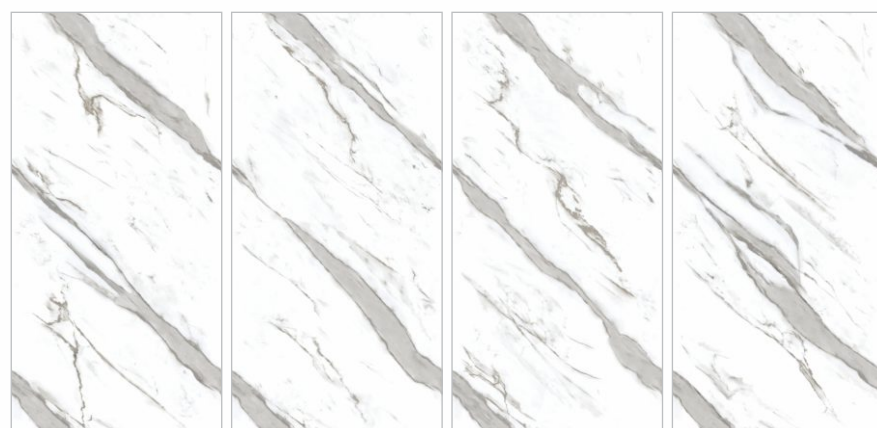

INFINIA-POLISHED

COIF BIANCO

INFINIA-POLISHED

WANTON BIANCO

**infinia**  
600x1200MM

INFINIA-  
FUSION / POLISHED

INFINIA-FUSION

CONIO BIANCO GLIT